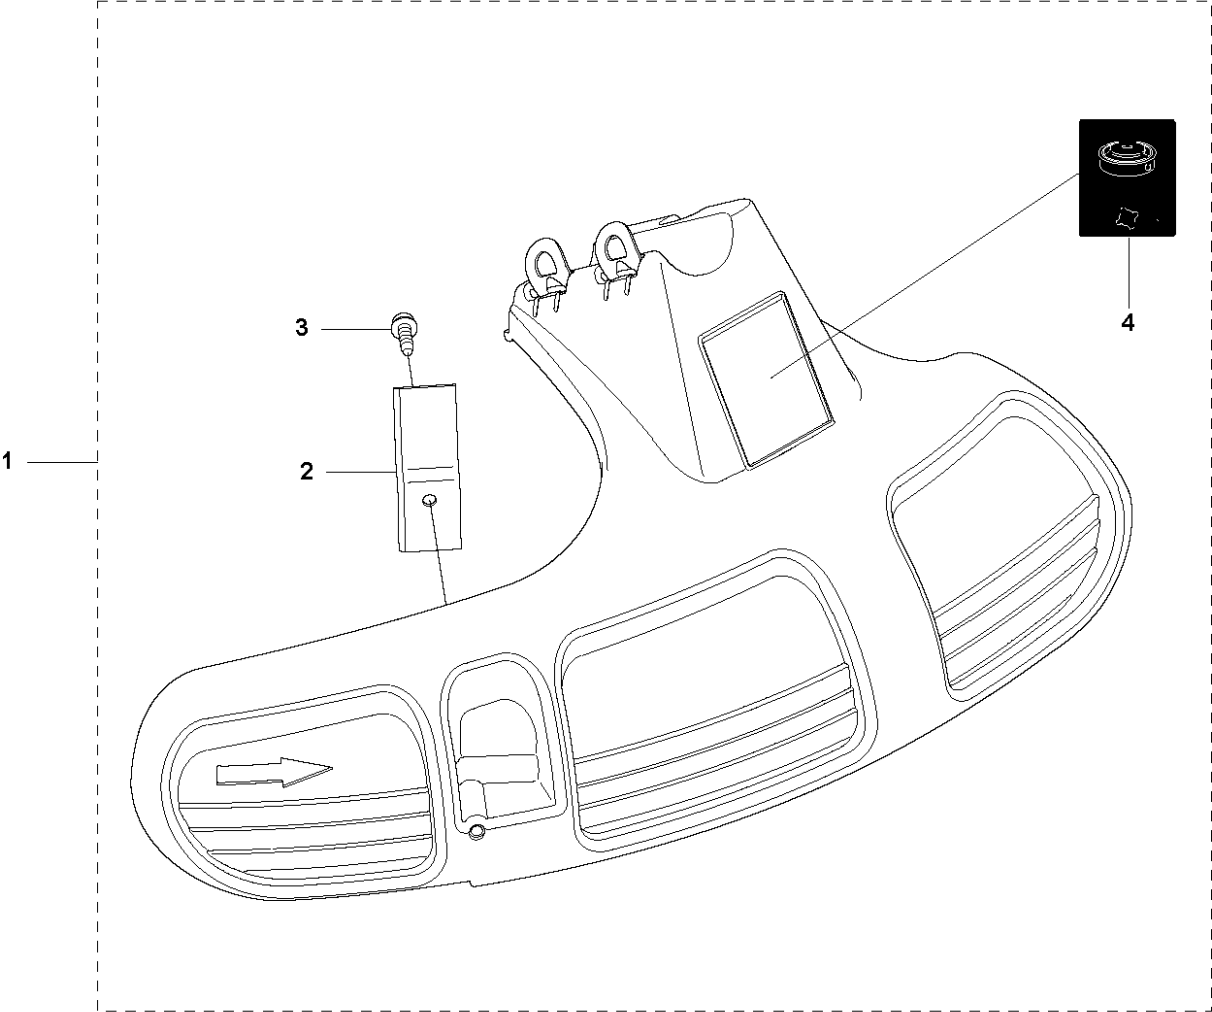

R2 555 RXT
ACCESSORIES

ACCESSORIES

555 RXT

Ref	Part No	Description	Remark	QTY	KIT
1	544 10 74-02	TRIMMER GUARD	RXT Incl. Pos. 2-4	1	
2	537 28 53-01	BLADE		1	1
3	503 21 07-16	SCREW IHSCT		1	1
4	503 74 29-01	DECAL		1	1
5	544 16 03-01	TRIMMER GUARD	RXT	1