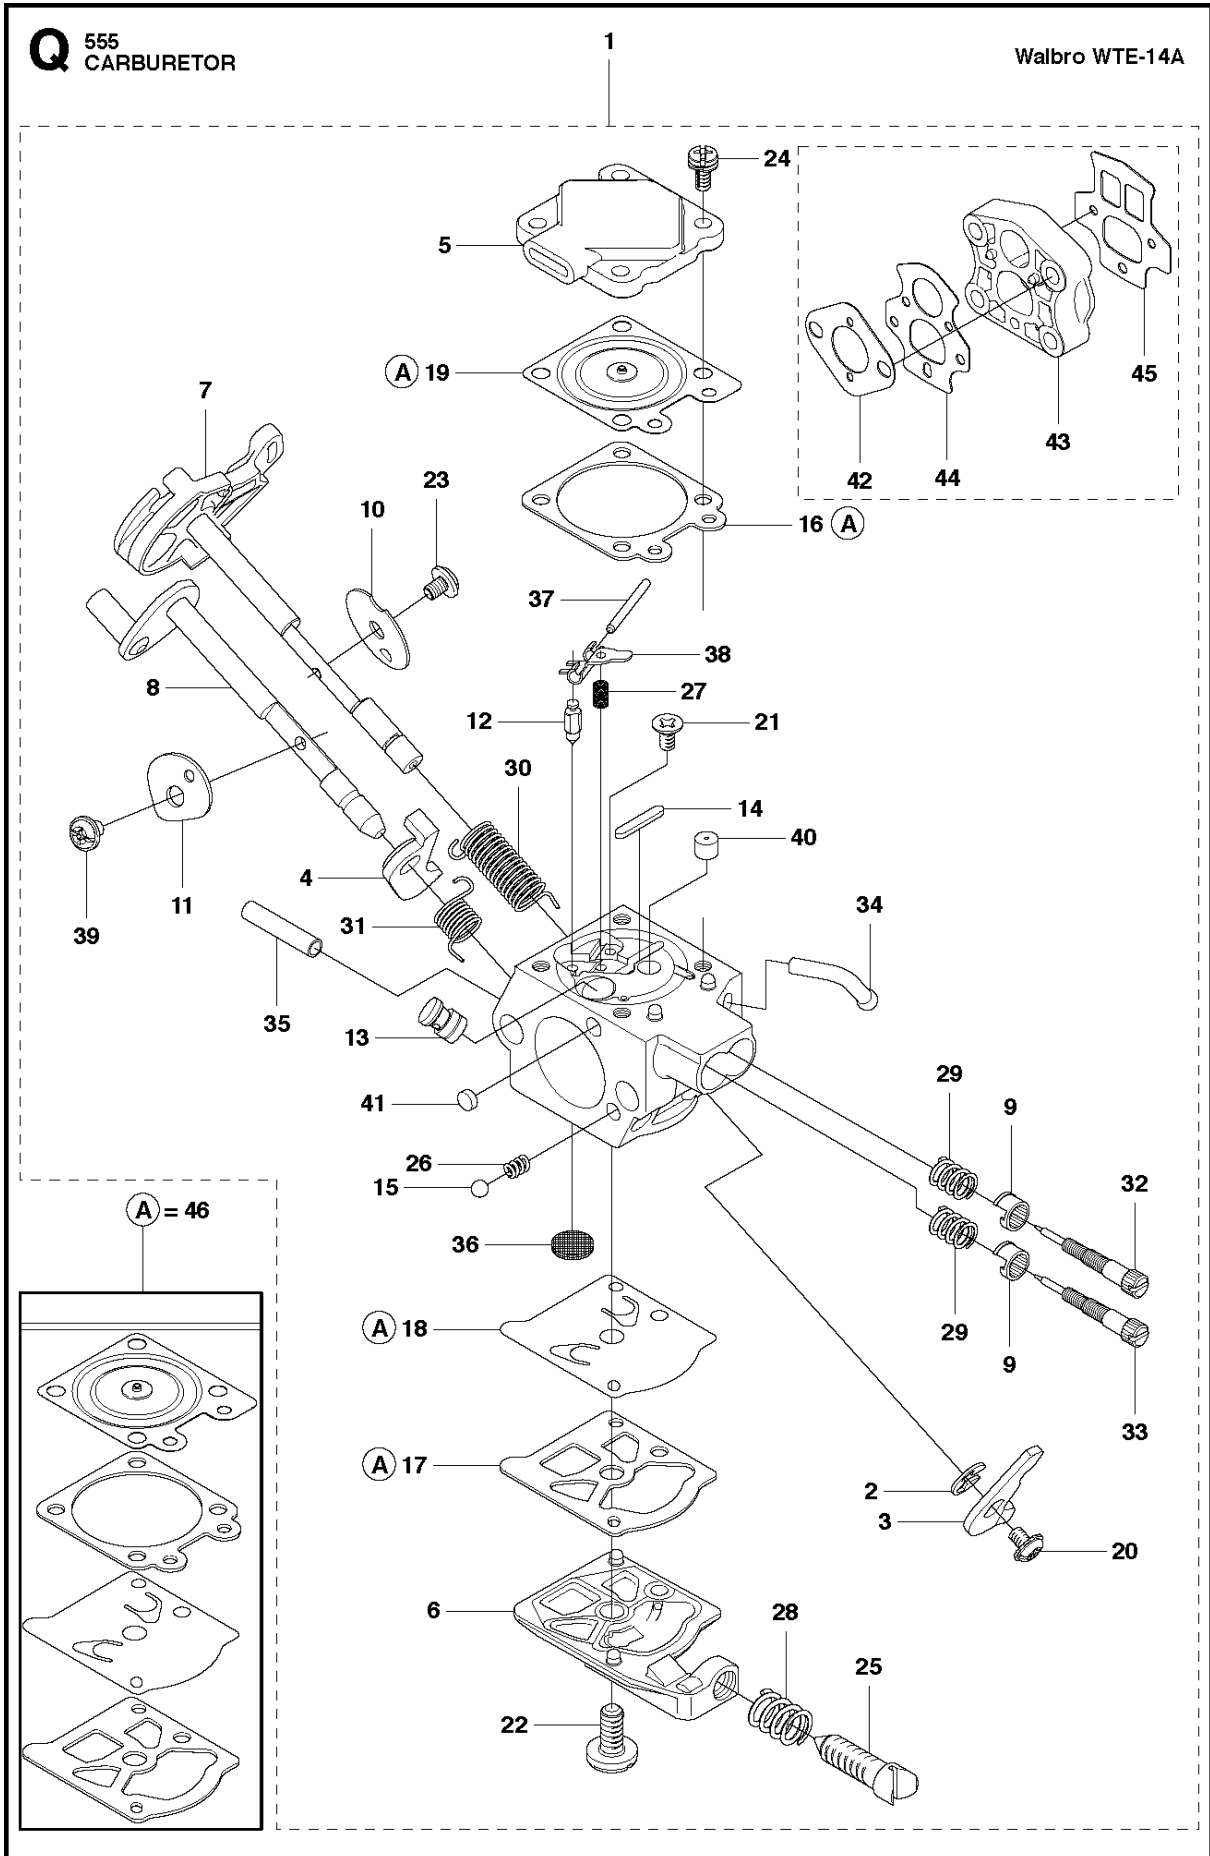

Q 555
CARBURETOR

Walbro WTE-14A

CARBURETOR

555 RXT

Ref	Part No	Description	Remark	QTY	KIT
1	586 10 88-01	CARBURETTOR	s/n from 20130600067 -	1	
1	586 15 40-01	CARBURETTOR KIT	s/n up to - 20130600067	1	
2	505 31 67-36	RING		1	1
3	544 97 07-01	LEVER		1	1
4	544 17 77-01	LEVER		1	1
5	505 31 67-54	LOCK STYRMEMBRAN		1	1
6	503 58 43-01	COVER		1	1
7	544 04 36-01	SHAFT		1	1
8	544 04 40-01	SHAFT		1	1
9	544 97 08-01	LIMITER CAP		2	1
10	505 42 71-01	VALVE		1	1
11	537 10 96-01	VALVE		1	1
12	503 56 34-01	INLET		1	1
13	502 84 68-01	NOZZLE ASSY		1	1
14	502 84 69-01	PLUG		1	1
15	501 46 85-01	BALL		1	1
16	504 35 09-06	GASKET		1	1, 42
17	504 13 09-06	GASKET		1	1, 42
18	577 01 66-01	DIAPHRAGM		1	1, 42
19	580 80 42-01	DIAPHRAGM		1	1, 42
20	501 46 87-01	SCREW		1	1
21	502 84 71-01	SCREW		1	1
22	501 46 69-01	SCREW		1	1
23	537 00 34-01	SCREW		1	1
24	537 00 31-01	SCREW		4	1
25	537 40 82-01	SCREW		1	1
26	501 46 84-01	SPRING		1	1
27	501 79 59-01	SPRING		1	1
28	501 66 78-01	SPRING		1	1
29	544 97 10-01	SPRING		2	1
30	544 17 76-01	SPRING		1	1
31	544 97 11-01	SPRING		1	1
32	502 84 72-01	NEEDLE		1	1
33	502 84 73-01	NEEDLE		1	1
34	544 97 15-01	FITTING		1	1
35	544 97 16-01	FITTING		1	1
36	501 66 61-01	SCREEN		1	1
37	505 52 01-25	PIN-METERING LEVER		1	1
38	502 84 74-01	LEVER		1	1
39	544 11 15-01	SCREW		1	1
40	505 42 69-01	JET		1	1
41	503 57 43-01	PLUG-WELCH		1	1
42	TBD	TBD	Delivered with 510 24 20-01. Separate spare part, see page J.	1	1
43	TBD	TBD	Delivered with 510 24 20-01. Separate spare part, see page J.	1	1
44	TBD	TBD	Delivered with 510 24 20-01. Separate spare part, see page J.	1	1
45	TBD	TBD	Delivered with 510 24 20-01. Separate spare part, see page J.	1	1
46	515 99 96-01	KIT		1