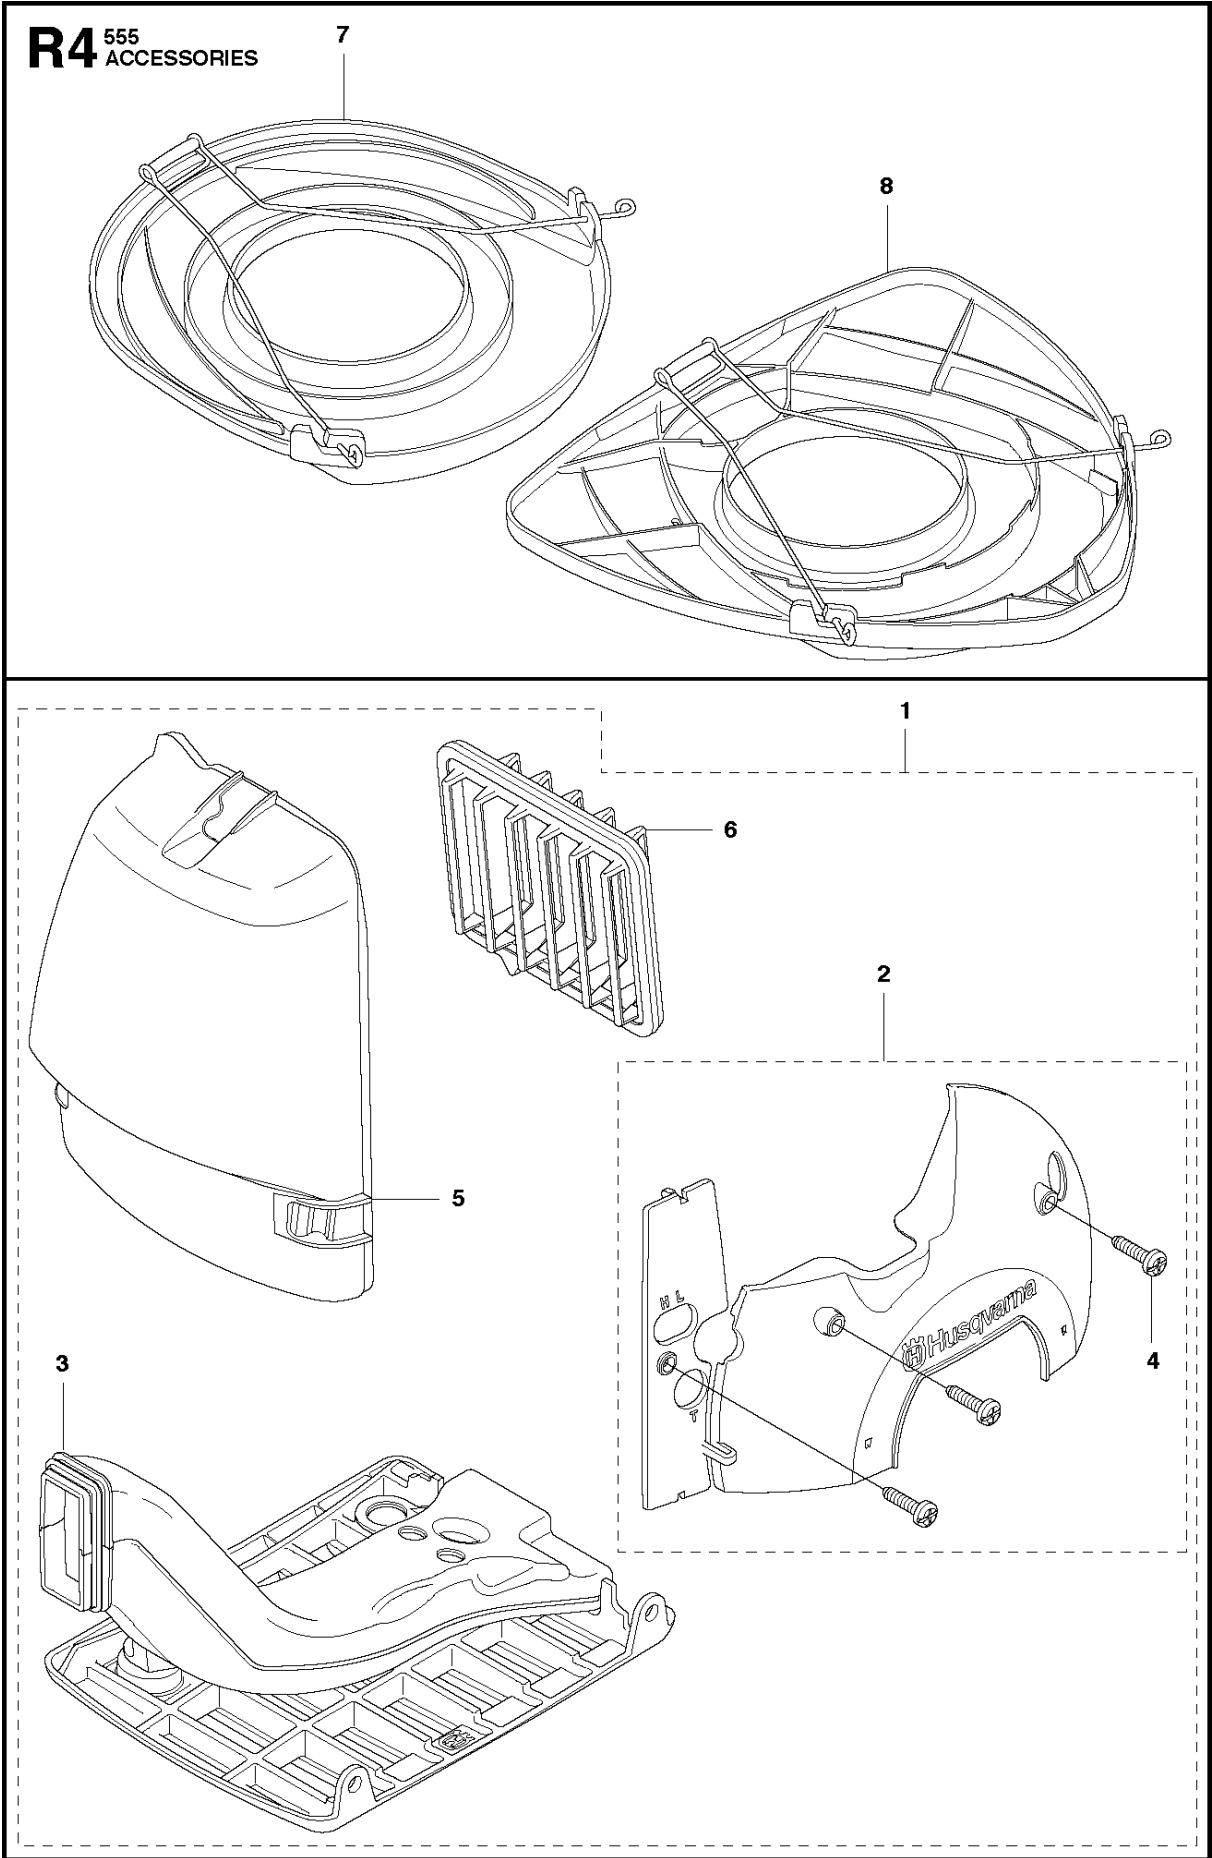

SPARE PARTS LIST

BRUSHCUTTERS/CLEARING SAWS

555 RXT

R1 ⁵⁵⁵
ACCESSORIES

Oil Airfilter
Öl Luftfilter
Aceite Filtro Air
Huile Filtera aire
Olja Luftfilter

ACCESSORIES

555 RXT

Ref	Part No	Description	Remark	QTY	KIT
1	502 21 60-15	ACCESSORY BAG	Pos. 2-6	1	
2	501 60 02-03	SCREWDRIVER		1	1
3	502 11 46-03	KEY		1	1
4	502 21 58-01	WRENCH	4mm	1	1
5	501 69 17-01	COMBINATION WRENCH		1	1
6	502 28 59-01	STOP		1	1
7	503 55 86-05	SPANNER	5mm	1	
8	501 19 22-01	TOOL		1	
9	503 97 64-01	GREASE		1	
10	503 80 17-01	GREASE		1	
11	531 00 92-48	FILTER OIL	Filter oil	1	

R6 555 RXT
ACCESSORIES

ACCESSORIES

555 RXT

Ref	Part No	Description	Remark	QTY KIT	
1	502 43 55-01	SAW BLADE GUARD	Incl. Pos. 2-7	1	
2	544 83 69-01	ADAPTER		1	1
3	574 52 03-01	CLAMP	Spare part incl. Screws Pos. 3	1	1
4	573 99 43-04	SCREW IHSCFMO	Captive Screw M5	2	1, 3
5	574 50 67-02	SAW BLADE GUARD	Incl. Pos. 6-7	1	1
6	503 20 03-16	SCREW IHSCFM		4	1, 5
7	574 03 95-01	LOCKING NUT		4	1, 5