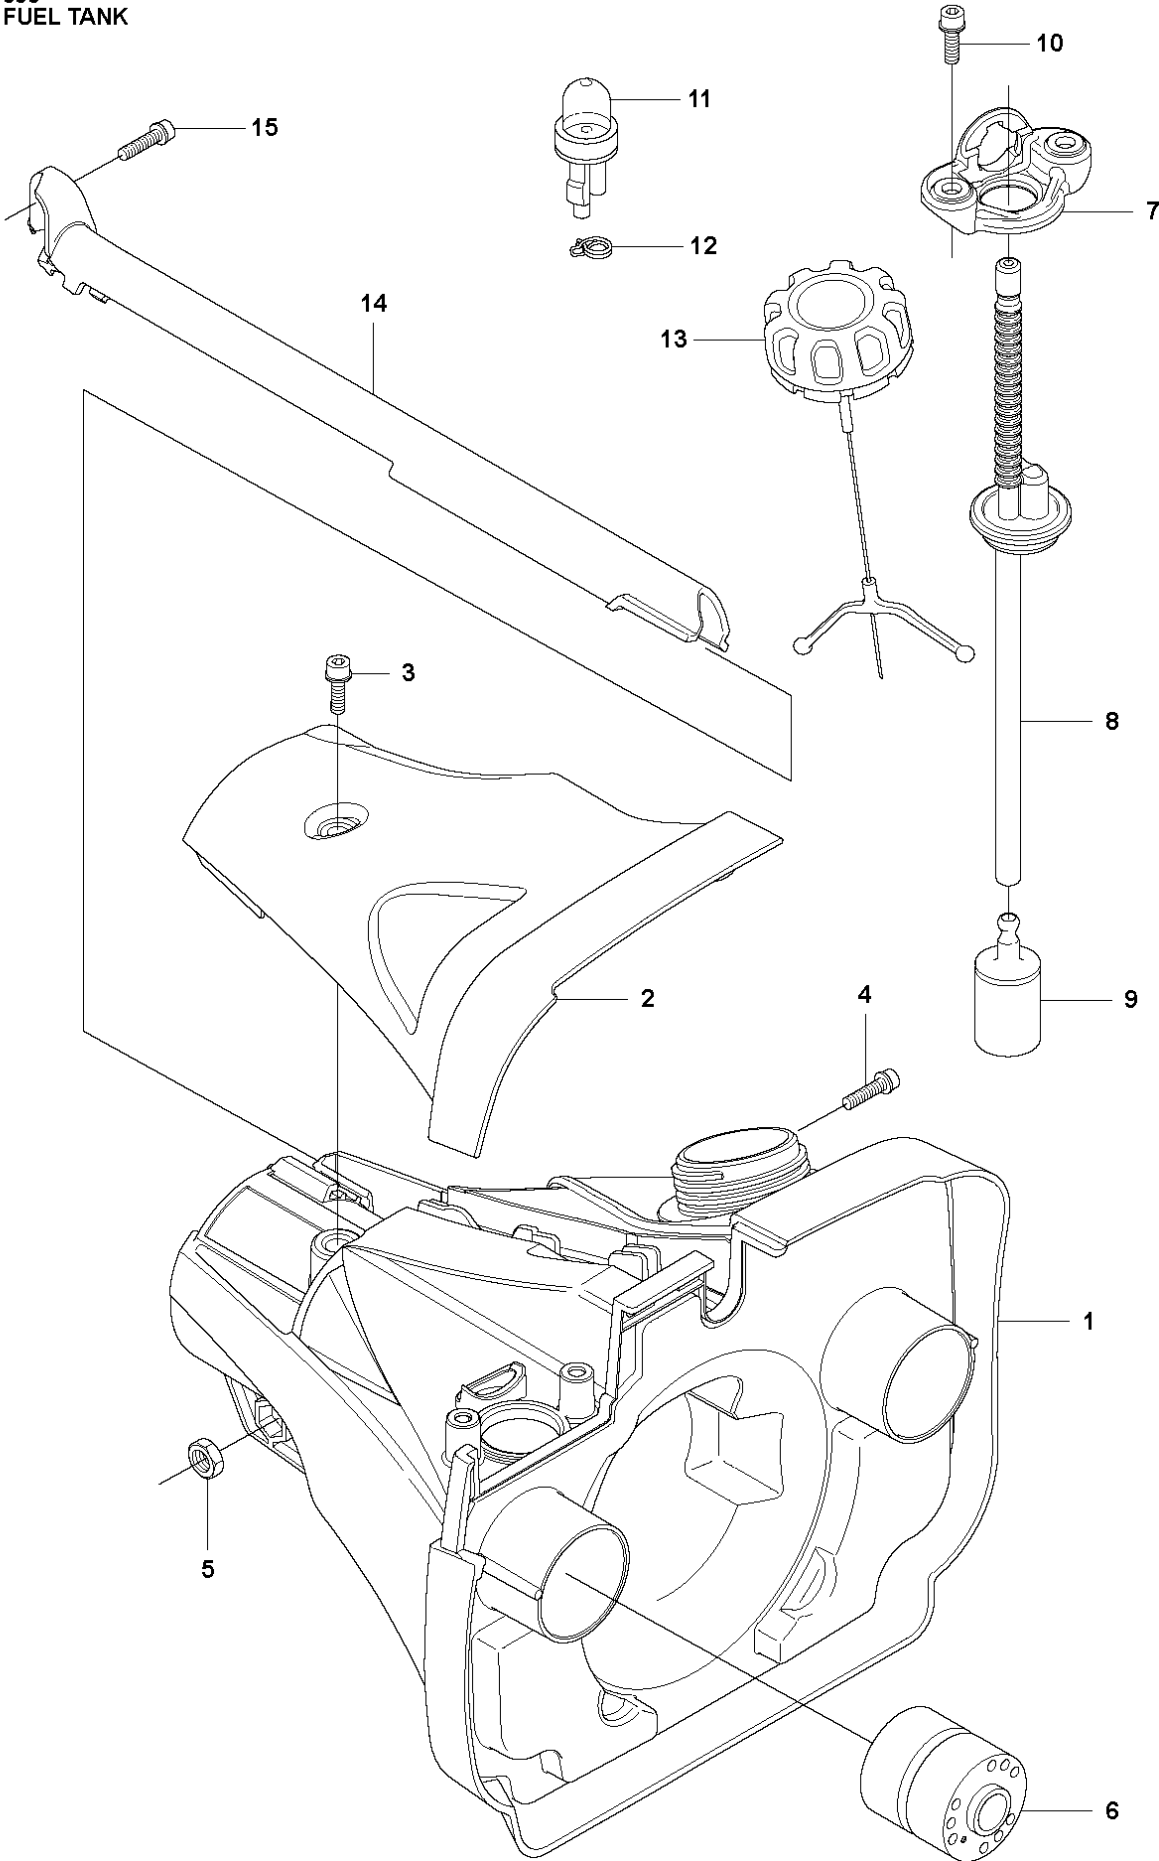

E 555 FUEL TANK

FUEL TANK

555 RXT

Ref	Part No	Description	Remark	QTY KIT
1	537 35 88-01	FUEL TANK		1
2	537 35 86-01	COVER		1
3	503 20 07-72	SCREW IHSCFM		1
4	503 20 07-76	SCREW IHSCFM		1
5	503 22 10-12	HEXAGON NUT		1
6	544 23 09-01	ANTIVIBRATION ELEMENT		2
7	544 21 53-01	BRACKET		1
8	544 21 54-01	FUEL HOSE		1
9	503 44 32-01	FUEL FILTER		1
10	503 20 07-76	SCREW IHSCFM		2
11	503 93 66-01	PURGE		1
12	544 34 86-01	HOSE CLAMP		1
13	504 11 32-01	TANK CAP		1
14	544 10 95-01	WIRING PROTECTION	RXT	1
14	544 10 95-02	WIRING PROTECTION	FX, FXT, FRM	1
15	503 20 07-74	SCREW IHSCFM		1