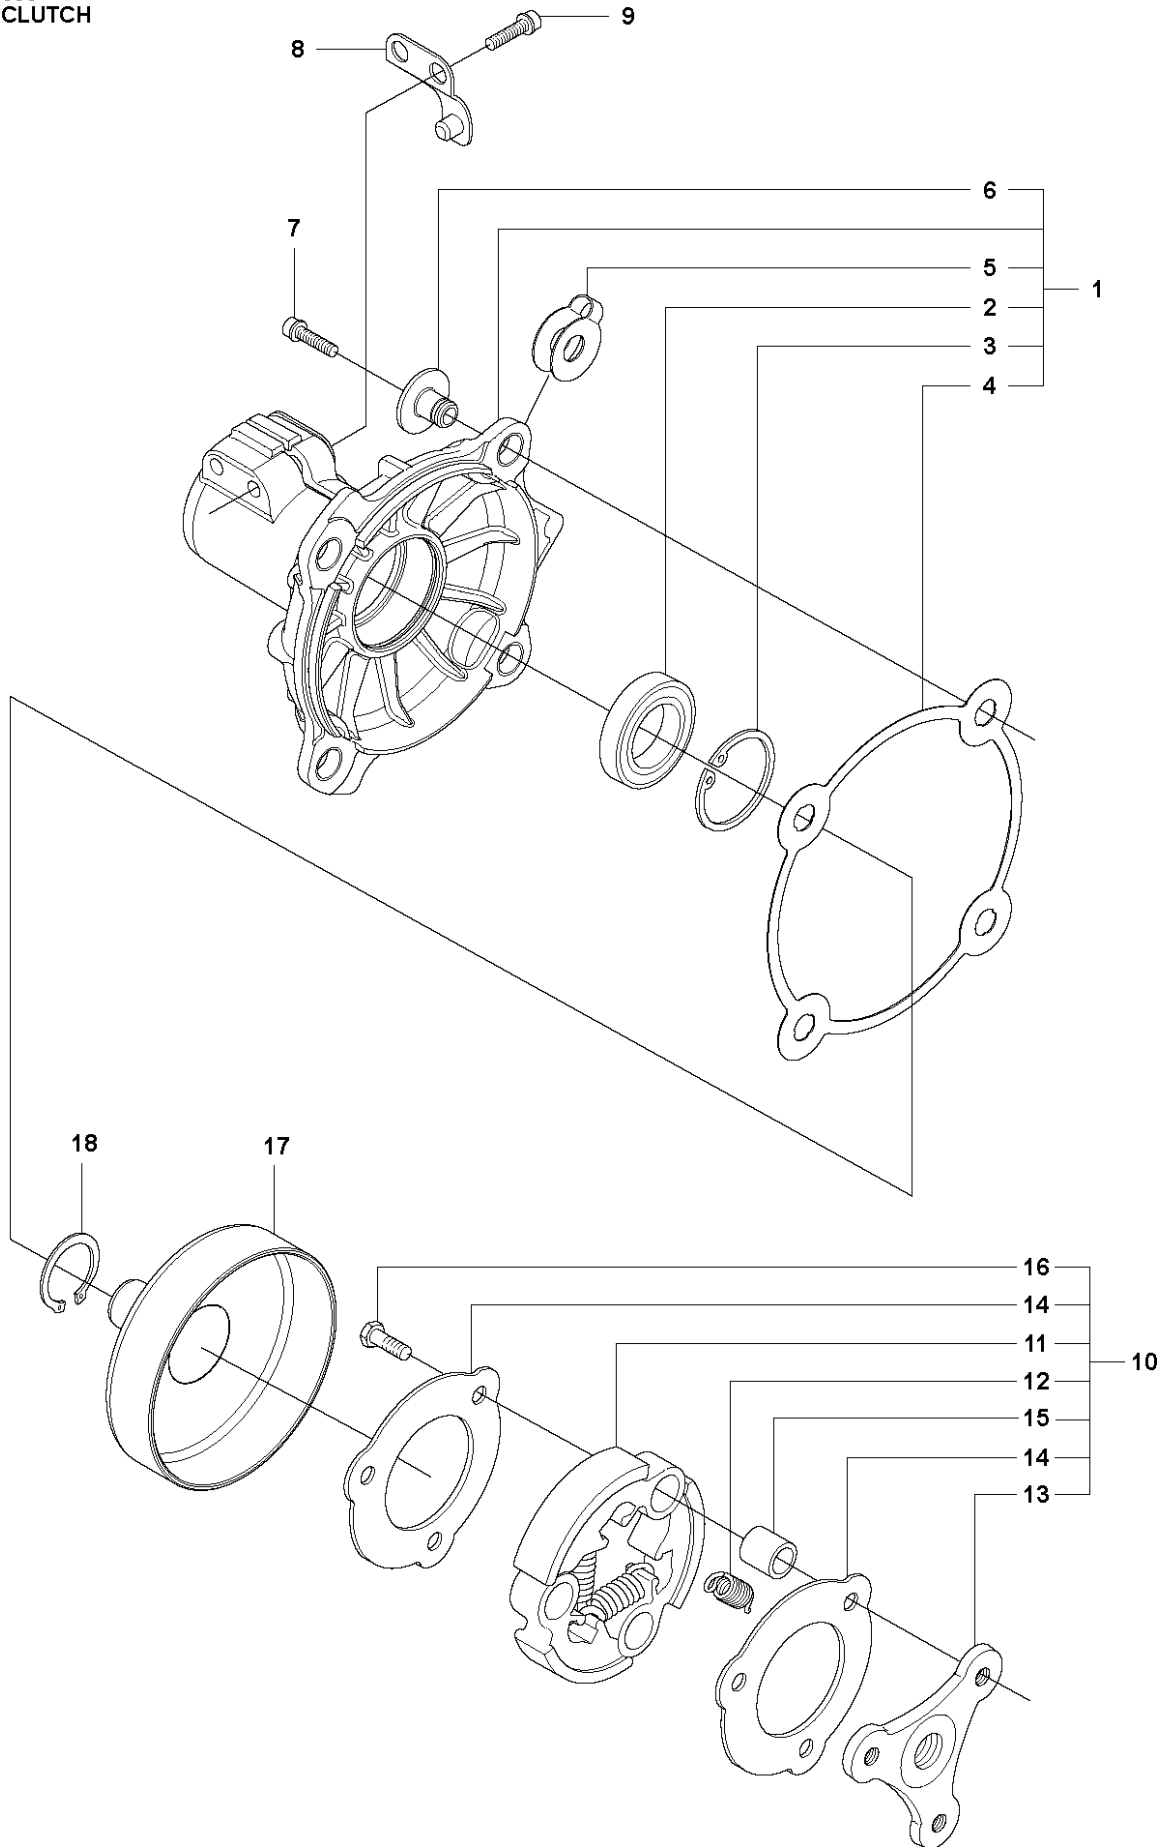

F 555
CLUTCH

CLUTCH

555 RXT

Ref	Part No	Description	Remark	QTY KIT	
1	502 49 35-06	CLUTCH COVER ASSY	Incl. Pos. 2-6	1	
2	738 22 02-19	BALL BEARING		1	1
3	735 31 33-10	CIRCLIP		1	1
4	544 90 81-01	WASHER		1	1
5	544 09 36-02	SPRING PLATE		4	1
6	544 09 35-01	SPACING SLEEVE		4	1
7	503 20 07-78	SCREW IHSCFM		4	
8	544 29 48-01	LOCKING PLATE		1	
9	725 53 72-65	SCREW IHSCM		2	
10	579 16 40-02	CLUTCH ASSY	Incl. Pos. 11-16	1	
11	537 40 37-01	CLUTCH SHOE		1	10
12	578 76 94-01	CLUTCH SPRING	Ø 1.8 mm	3	10
13	537 40 36-01	CLUTCH HUB		1	10
14	544 89 28-01	WASHER		2	10
15	537 13 54-01	BEARING BUSH		3	10
16	503 20 18-02	SCREW EHHM		3	10
17	586 55 33-01	CLUTCH DRUM ASSY		1	
18	735 31 17-00	CIRCLIP		1