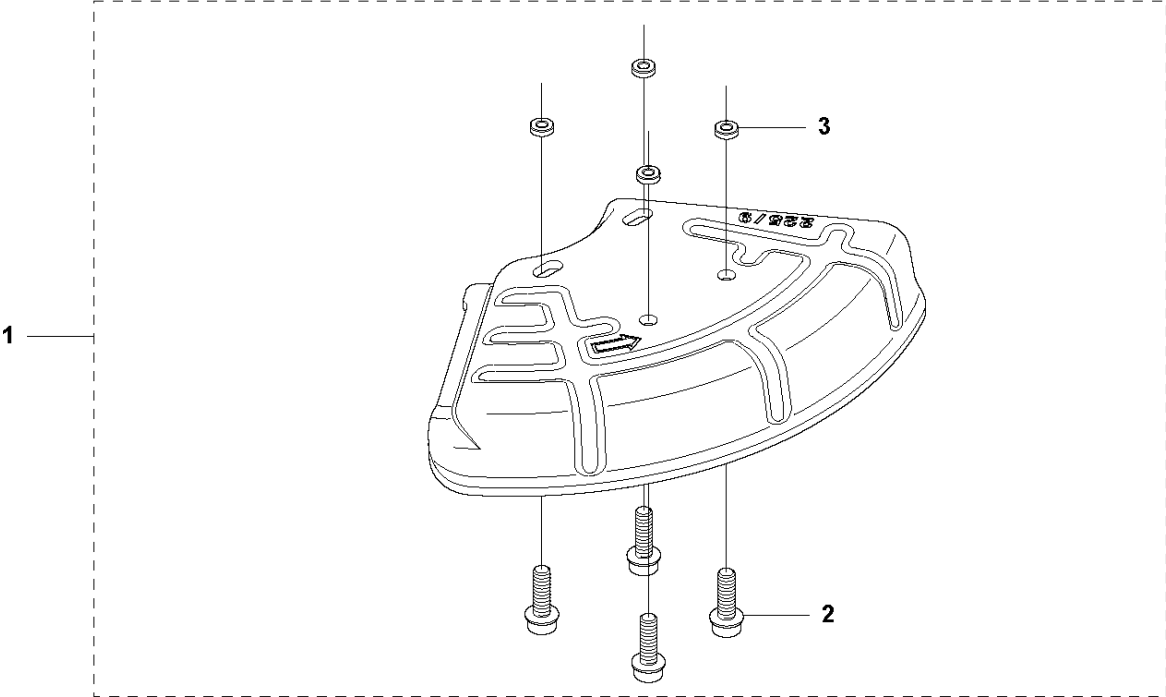

R3 555
ACCESSORIES

ACCESSORIES

555 RXT

Ref	Part No	Description	Remark	QTY	KIT
1	574 50 67-02	SAW BLADE GUARD	FX, FXT Incl. Pos. 2-3	1	
2	503 20 03-16	SCREW IHSCFM		4	1
3	574 03 95-01	LOCKING NUT		4	1