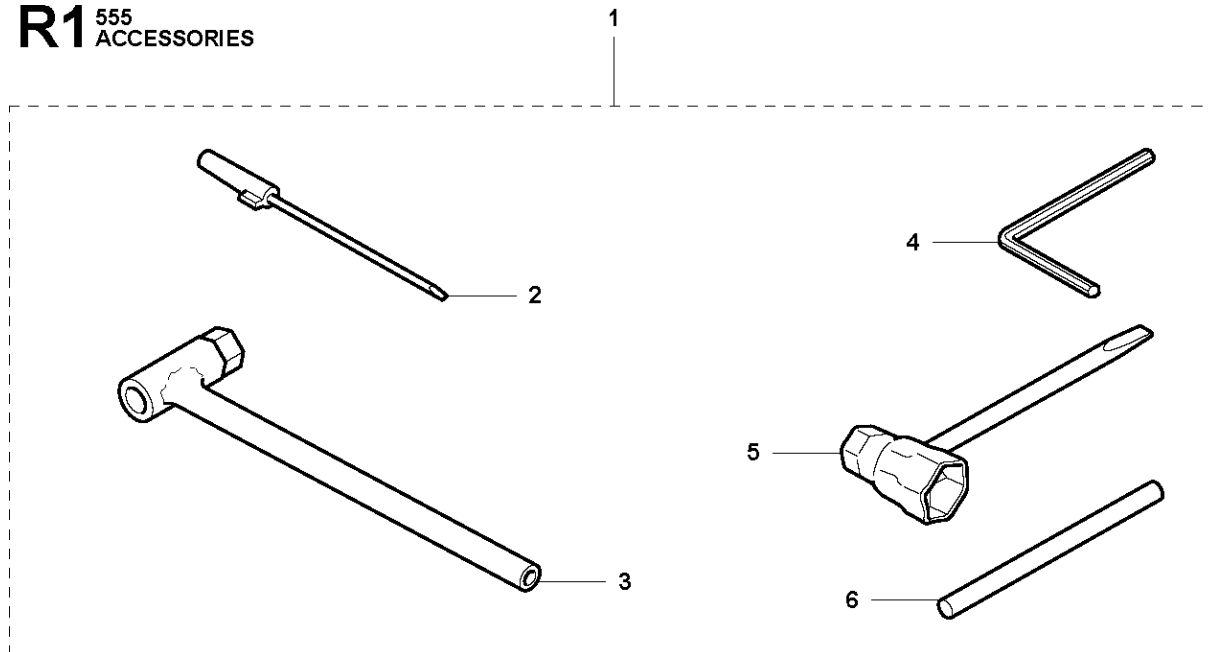

R1 ⁵⁵⁵
ACCESSORIES