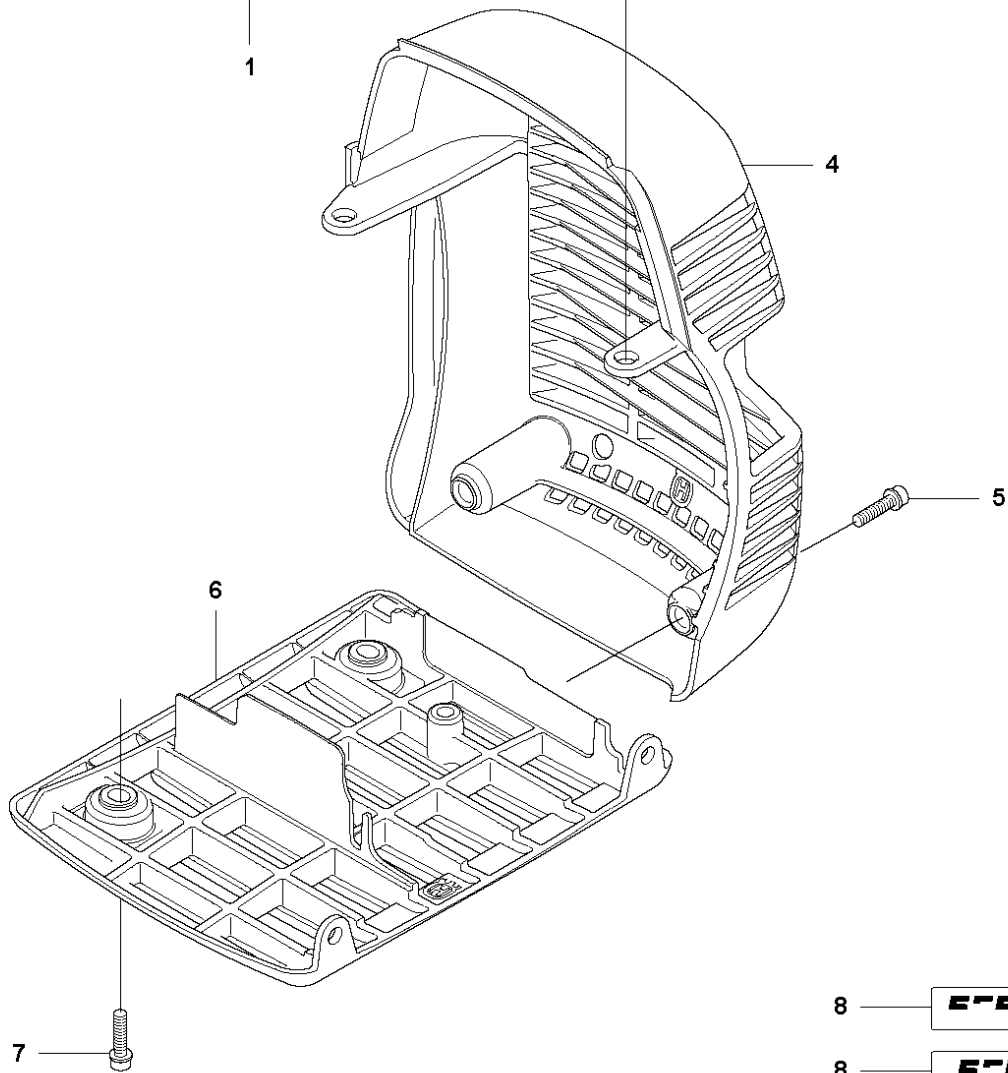

G 555
CYLINDER COVER

- 8 — **EEET**
- 8 — **EEF**
- 8 — **EEET**
- 8 — **EEET**

CYLINDER COVER

555 RXT

Ref	Part No	Description	Remark	QTY KIT	
1	575 51 14-01	CYLINDER COVER ASSY	Spare part incl. Screws Pos. 2-3	1	
2	573 99 43-04	SCREW IHSCFMO	Captive Screw M5	3	1
3	573 99 43-01	SCREW IHSCFMO	Captive Screw M5	1	1
4	544 08 43-01	HEAT PROTECTOR		1	
5	503 20 07-76	SCREW IHSCFM		2	
6	505 49 26-01	PROTECTIVE COVER		1	
7	503 20 07-76	SCREW IHSCFM		2	
8	576 99 86-06	LABEL	FXT	1	
8	576 99 86-07	LABEL	FX	1	
8	576 99 86-08	LABEL	RXT	1	
8	576 99 86-09	LABEL	FRM	1