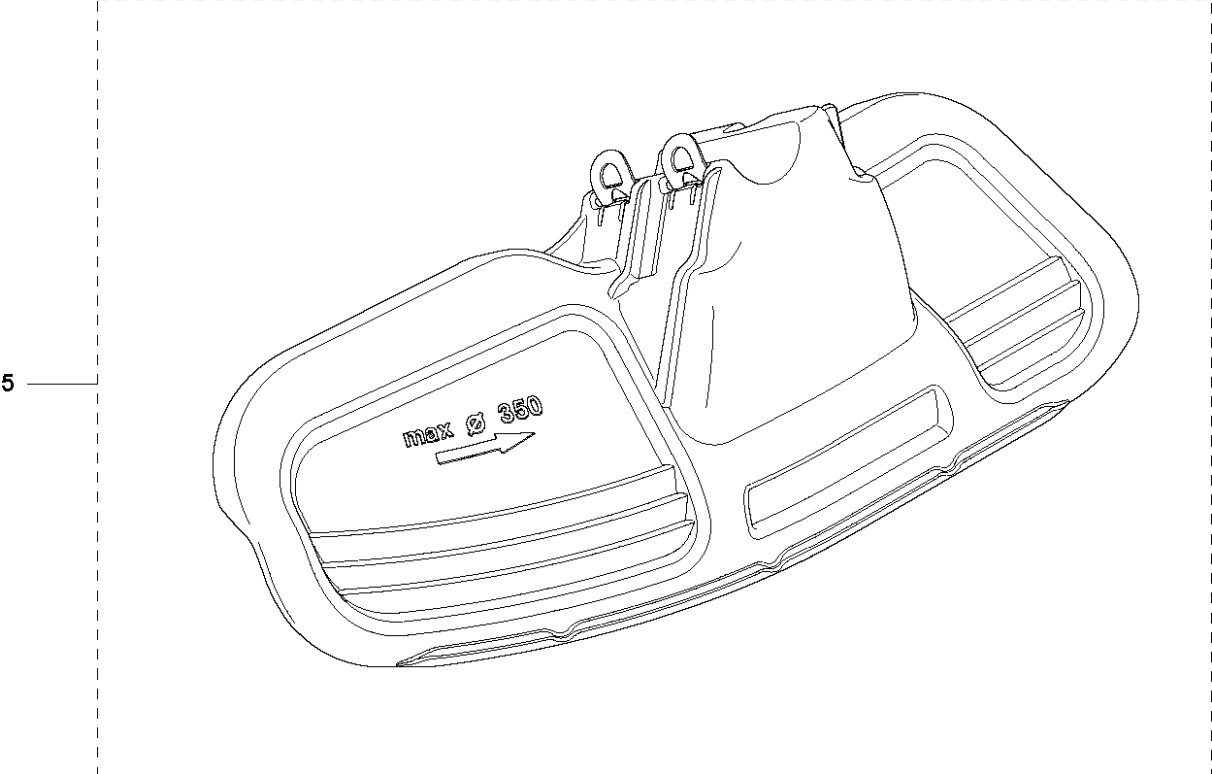

R2 555 RXT
ACCESSORIES

ACCESSORIES

555 RXT

Ref	Part No	Description	Remark	QTY	KIT
1	544 10 74-02	TRIMMER GUARD	RXT Incl. Pos. 2-4	1	
2	537 28 53-01	BLADE		1	1
3	503 21 07-16	SCREW IHSCT		1	1
4	503 74 29-01	DECAL		1	1
5	544 16 03-01	TRIMMER GUARD	RXT	1