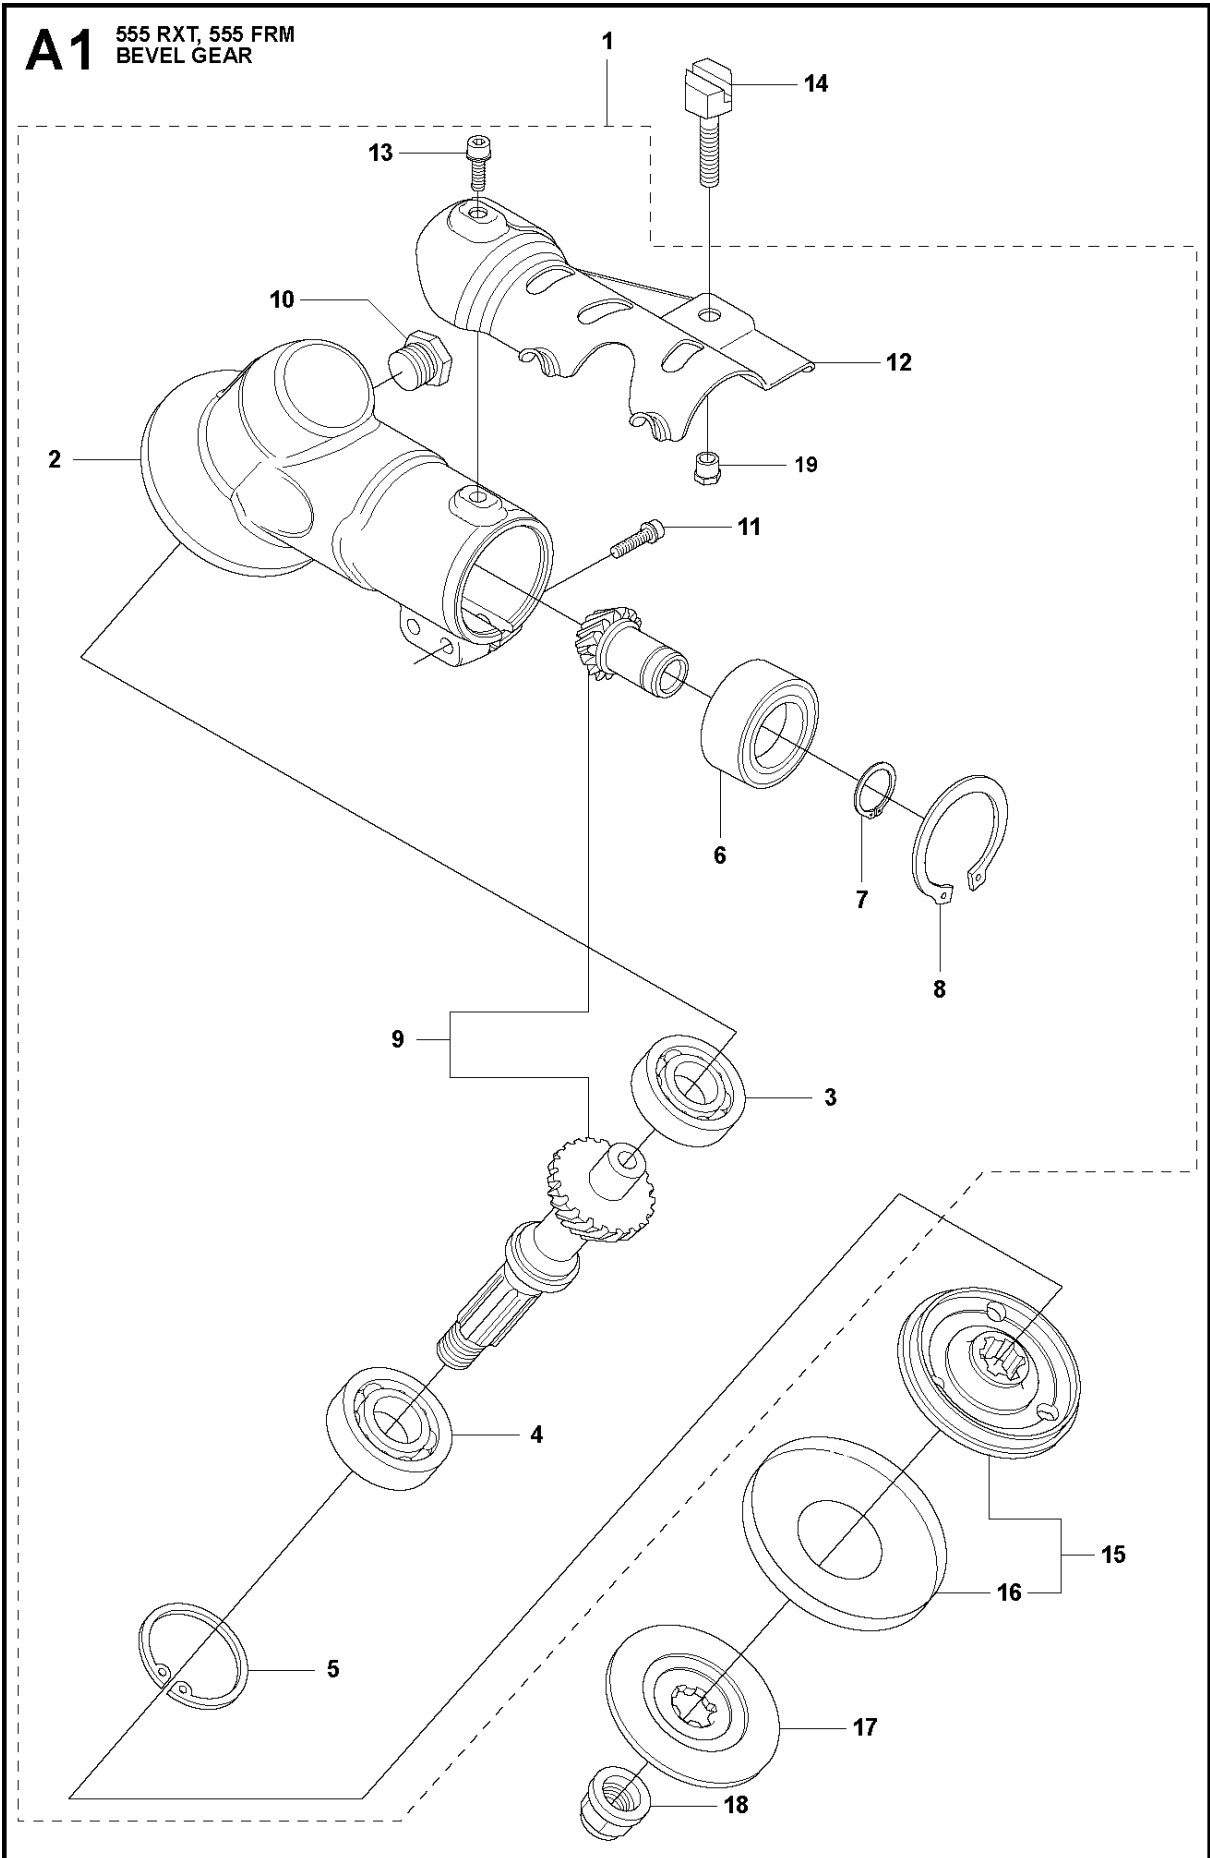

BEVEL GEAR

555 RXT

Ref	Part No	Description	Remark	QTY	KIT
1	537 42 84-05	BEVEL GEAR	Incl. Pos. 2-13	1	
2	537 42 85-01	GEAR HOUSING		1	1
3	738 21 01-10	BALL BEARING		1	1
4	503 25 25-01	BALL BEARING		1	1
5	735 31 33-10	CIRCLIP		1	1
6	503 25 18-01	BEARING		1	1
7	735 31 17-00	CIRCLIP		1	1
8	735 31 31-10	CIRCLIP		1	1
9	502 43 46-01	GEAR WHEEL KIT	Kit	1	1
10	503 20 15-01	SCREW IHHM		1	1
11	725 53 72-65	SCREW IHSCM		2	1
12	501 36 59-01	ATTACHMENT PLATE		1	1
13	503 20 07-76	SCREW IHSCFM		1	1
14	537 18 95-01	SCREW		1	
15	537 35 14-02	DRIVER	Incl. Pos. 16	1	
16	537 24 03-01	GRASS SEALING		1	15
17	544 21 78-01	SUPPORT FLANGE		1	
18	503 22 73-01	NUT		1	
19	576 65 18-01	SPACING SLEEVE		1	1