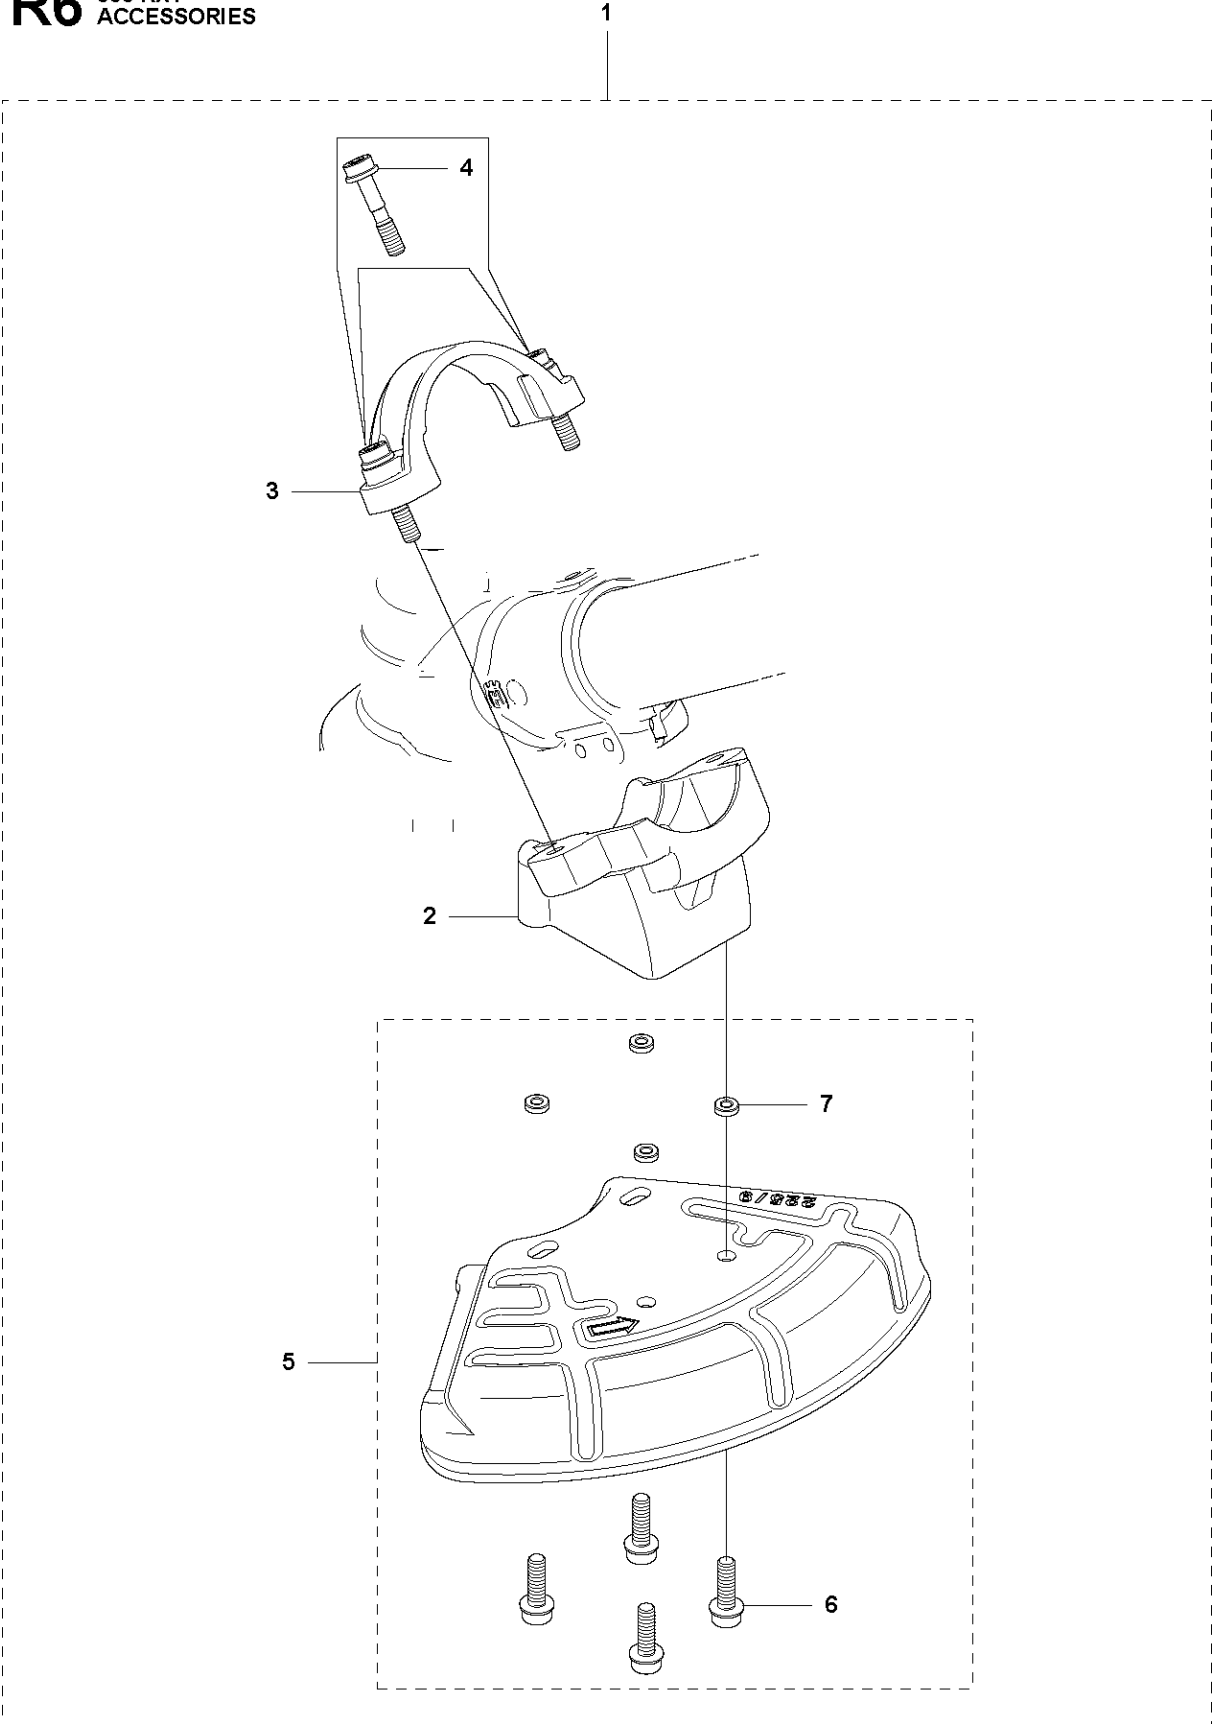

SPARE PARTS LIST

BRUSHCUTTERS/CLEARING SAWS

555 RXT

R1 ⁵⁵⁵
ACCESSORIES

Oil Airfilter
Öl Luftfilter
Aceite Filtro Air
Huile Filtera aire
Olja Luftfilter

ACCESSORIES

555 RXT

Ref	Part No	Description	Remark	QTY	KIT
1	502 21 60-15	ACCESSORY BAG	Pos. 2-6	1	
2	501 60 02-03	SCREWDRIVER		1	1
3	502 11 46-03	KEY		1	1
4	502 21 58-01	WRENCH	4mm	1	1
5	501 69 17-01	COMBINATION WRENCH		1	1
6	502 28 59-01	STOP		1	1
7	503 55 86-05	SPANNER	5mm	1	
8	501 19 22-01	TOOL		1	
9	503 97 64-01	GREASE		1	
10	503 80 17-01	GREASE		1	
11	531 00 92-48	FILTER OIL	Filter oil	1	

R6 555 RXT
ACCESSORIES

ACCESSORIES

555 RXT

Ref	Part No	Description	Remark	QTY KIT	
1	502 43 55-01	SAW BLADE GUARD	Incl. Pos. 2-7	1	
2	544 83 69-01	ADAPTER		1	1
3	574 52 03-01	CLAMP	Spare part incl. Screws Pos. 3	1	1
4	573 99 43-04	SCREW IHSCFMO	Captive Screw M5	2	1, 3
5	574 50 67-02	SAW BLADE GUARD	Incl. Pos. 6-7	1	1
6	503 20 03-16	SCREW IHSCFM		4	1, 5
7	574 03 95-01	LOCKING NUT		4	1, 5