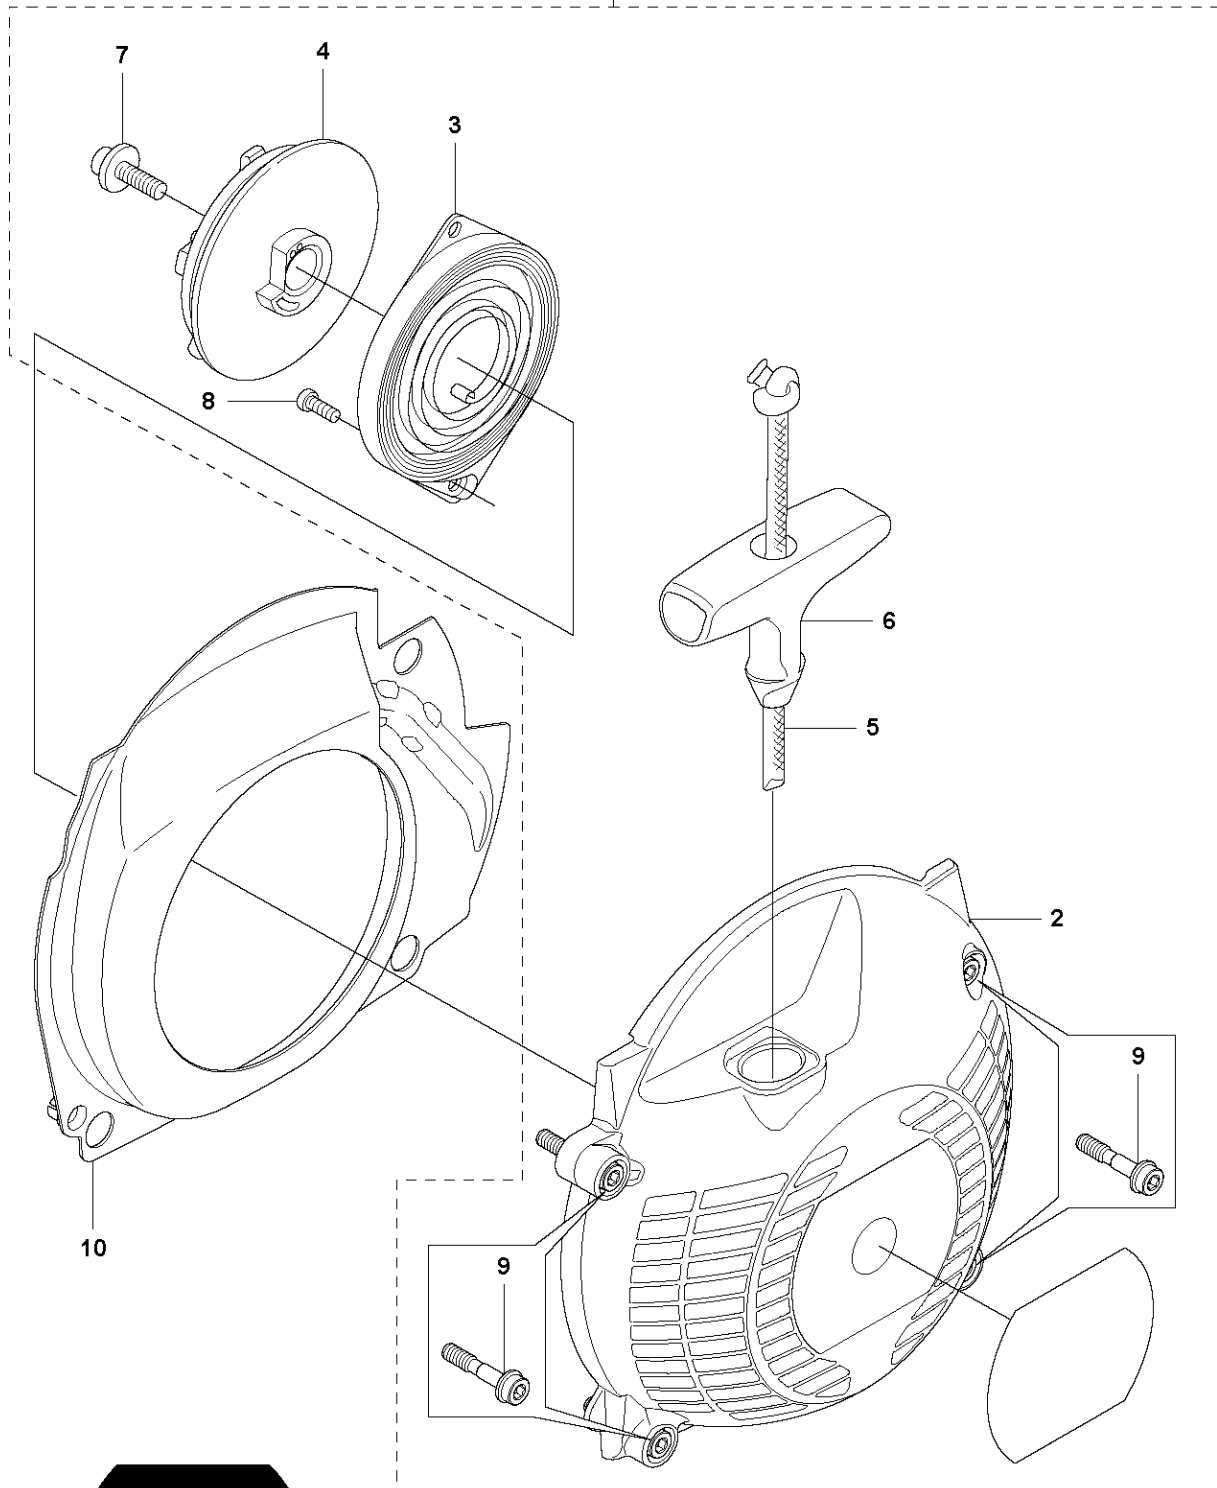

K 555
STARTER

1

11

STARTER

555 RXT

Ref	Part No	Description	Remark	QTY KIT	
1	575 51 17-01	STARTER ASSY	Incl. Pos. 2-9	1	
2	575 51 26-01	STARTER HOUSING	Spare part incl. Screws Pos. 9	1	1
3	502 20 06-01	SPRING CASSETTE ASSY		1	1
4	503 95 73-01	STARTER PULLEY		1	1
5	505 30 51-25	STARTER CORD		1	1
6	537 23 25-01	STARTER HANDLE		1	1
7	503 21 69-16	SCREW IH SCT		1	1
8	503 21 29-06	SCREW CCRPANT		2	1
9	573 99 43-04	SCREW IHSCFMO	Captive Screw M5	4	1, 2
10	537 34 56-01	AIR CONDUCTOR		1	
11	576 46 81-01	LABEL		1