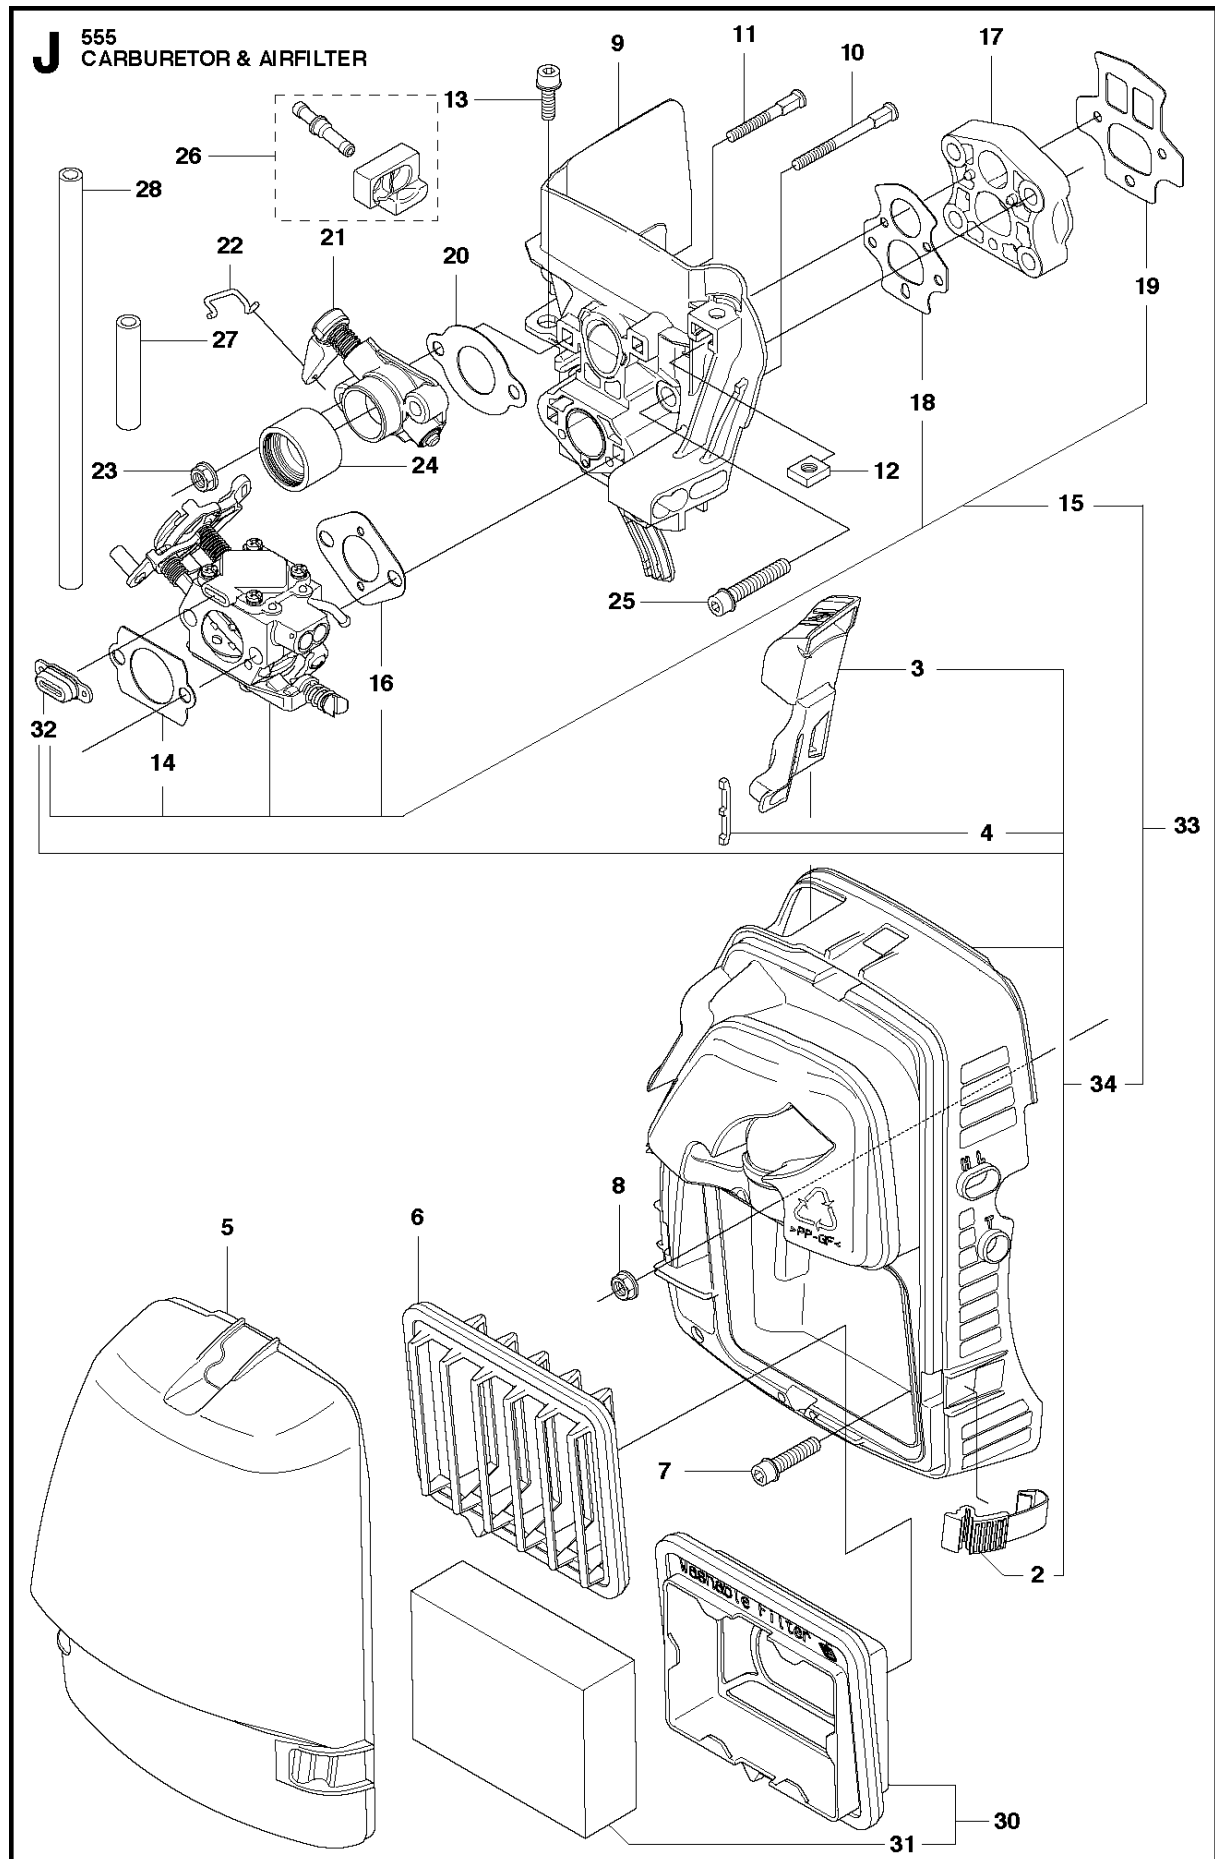

Q 555
CARBURETOR

Walbro WTE-14A

CARBURETOR

555 RXT

Ref	Part No	Description	Remark	QTY	KIT
1	586 10 88-01	CARBURETTOR	s/n from 20130600067 -	1	
1	586 15 40-01	CARBURETTOR KIT	s/n up to - 20130600067	1	
2	505 31 67-36	RING		1	1
3	544 97 07-01	LEVER		1	1
4	544 17 77-01	LEVER		1	1
5	505 31 67-54	LOCK STYRMEMBRAN		1	1
6	503 58 43-01	COVER		1	1
7	544 04 36-01	SHAFT		1	1
8	544 04 40-01	SHAFT		1	1
9	544 97 08-01	LIMITER CAP		2	1
10	505 42 71-01	VALVE		1	1
11	537 10 96-01	VALVE		1	1
12	503 56 34-01	INLET		1	1
13	502 84 68-01	NOZZLE ASSY		1	1
14	502 84 69-01	PLUG		1	1
15	501 46 85-01	BALL		1	1
16	504 35 09-06	GASKET		1	1, 42
17	504 13 09-06	GASKET		1	1, 42
18	577 01 66-01	DIAPHRAGM		1	1, 42
19	580 80 42-01	DIAPHRAGM		1	1, 42
20	501 46 87-01	SCREW		1	1
21	502 84 71-01	SCREW		1	1
22	501 46 69-01	SCREW		1	1
23	537 00 34-01	SCREW		1	1
24	537 00 31-01	SCREW		4	1
25	537 40 82-01	SCREW		1	1
26	501 46 84-01	SPRING		1	1
27	501 79 59-01	SPRING		1	1
28	501 66 78-01	SPRING		1	1
29	544 97 10-01	SPRING		2	1
30	544 17 76-01	SPRING		1	1
31	544 97 11-01	SPRING		1	1
32	502 84 72-01	NEEDLE		1	1
33	502 84 73-01	NEEDLE		1	1
34	544 97 15-01	FITTING		1	1
35	544 97 16-01	FITTING		1	1
36	501 66 61-01	SCREEN		1	1
37	505 52 01-25	PIN-METERING LEVER		1	1
38	502 84 74-01	LEVER		1	1
39	544 11 15-01	SCREW		1	1
40	505 42 69-01	JET		1	1
41	503 57 43-01	PLUG-WELCH		1	1
42	TBD	TBD	Delivered with 510 24 20-01. Separate spare part, see page J.	1	1
43	TBD	TBD	Delivered with 510 24 20-01. Separate spare part, see page J.	1	1
44	TBD	TBD	Delivered with 510 24 20-01. Separate spare part, see page J.	1	1
45	TBD	TBD	Delivered with 510 24 20-01. Separate spare part, see page J.	1	1
46	515 99 96-01	KIT		1	