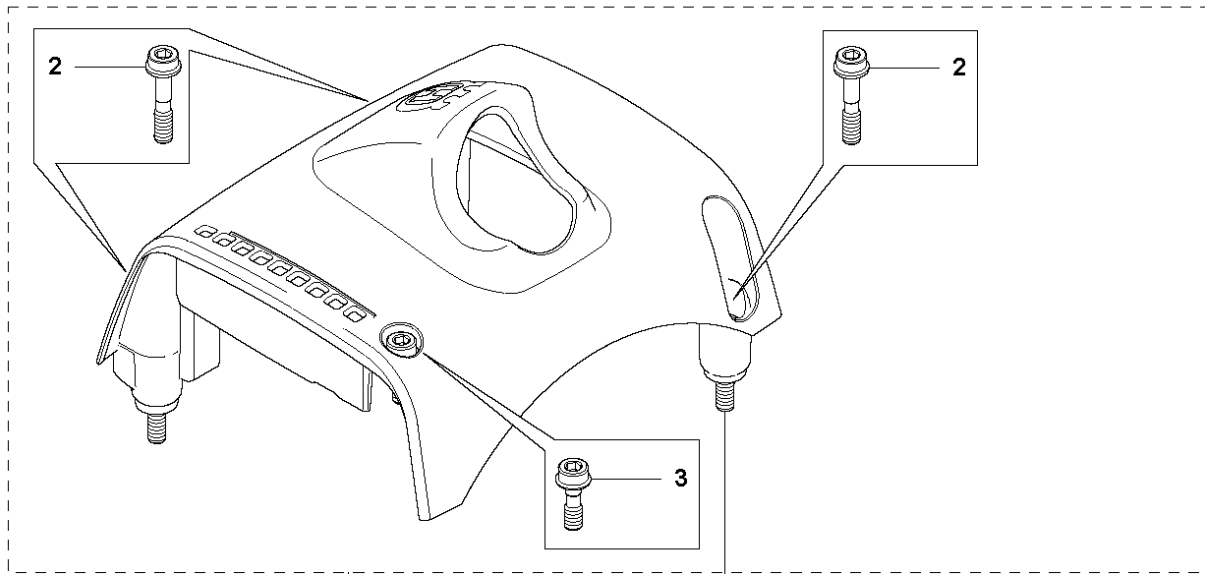

G 555
CYLINDER COVER

- 8 — **EEET**
- 8 — **EEF**
- 8 — **EEET**
- 8 — **EEET**

CYLINDER COVER

555 RXT

Ref	Part No	Description	Remark	QTY KIT	
1	575 51 14-01	CYLINDER COVER ASSY	Spare part incl. Screws Pos. 2-3	1	
2	573 99 43-04	SCREW IHSCFMO	Captive Screw M5	3	1
3	573 99 43-01	SCREW IHSCFMO	Captive Screw M5	1	1
4	544 08 43-01	HEAT PROTECTOR		1	
5	503 20 07-76	SCREW IHSCFM		2	
6	505 49 26-01	PROTECTIVE COVER		1	
7	503 20 07-76	SCREW IHSCFM		2	
8	576 99 86-06	LABEL	FXT	1	
8	576 99 86-07	LABEL	FX	1	
8	576 99 86-08	LABEL	RXT	1	
8	576 99 86-09	LABEL	FRM	1