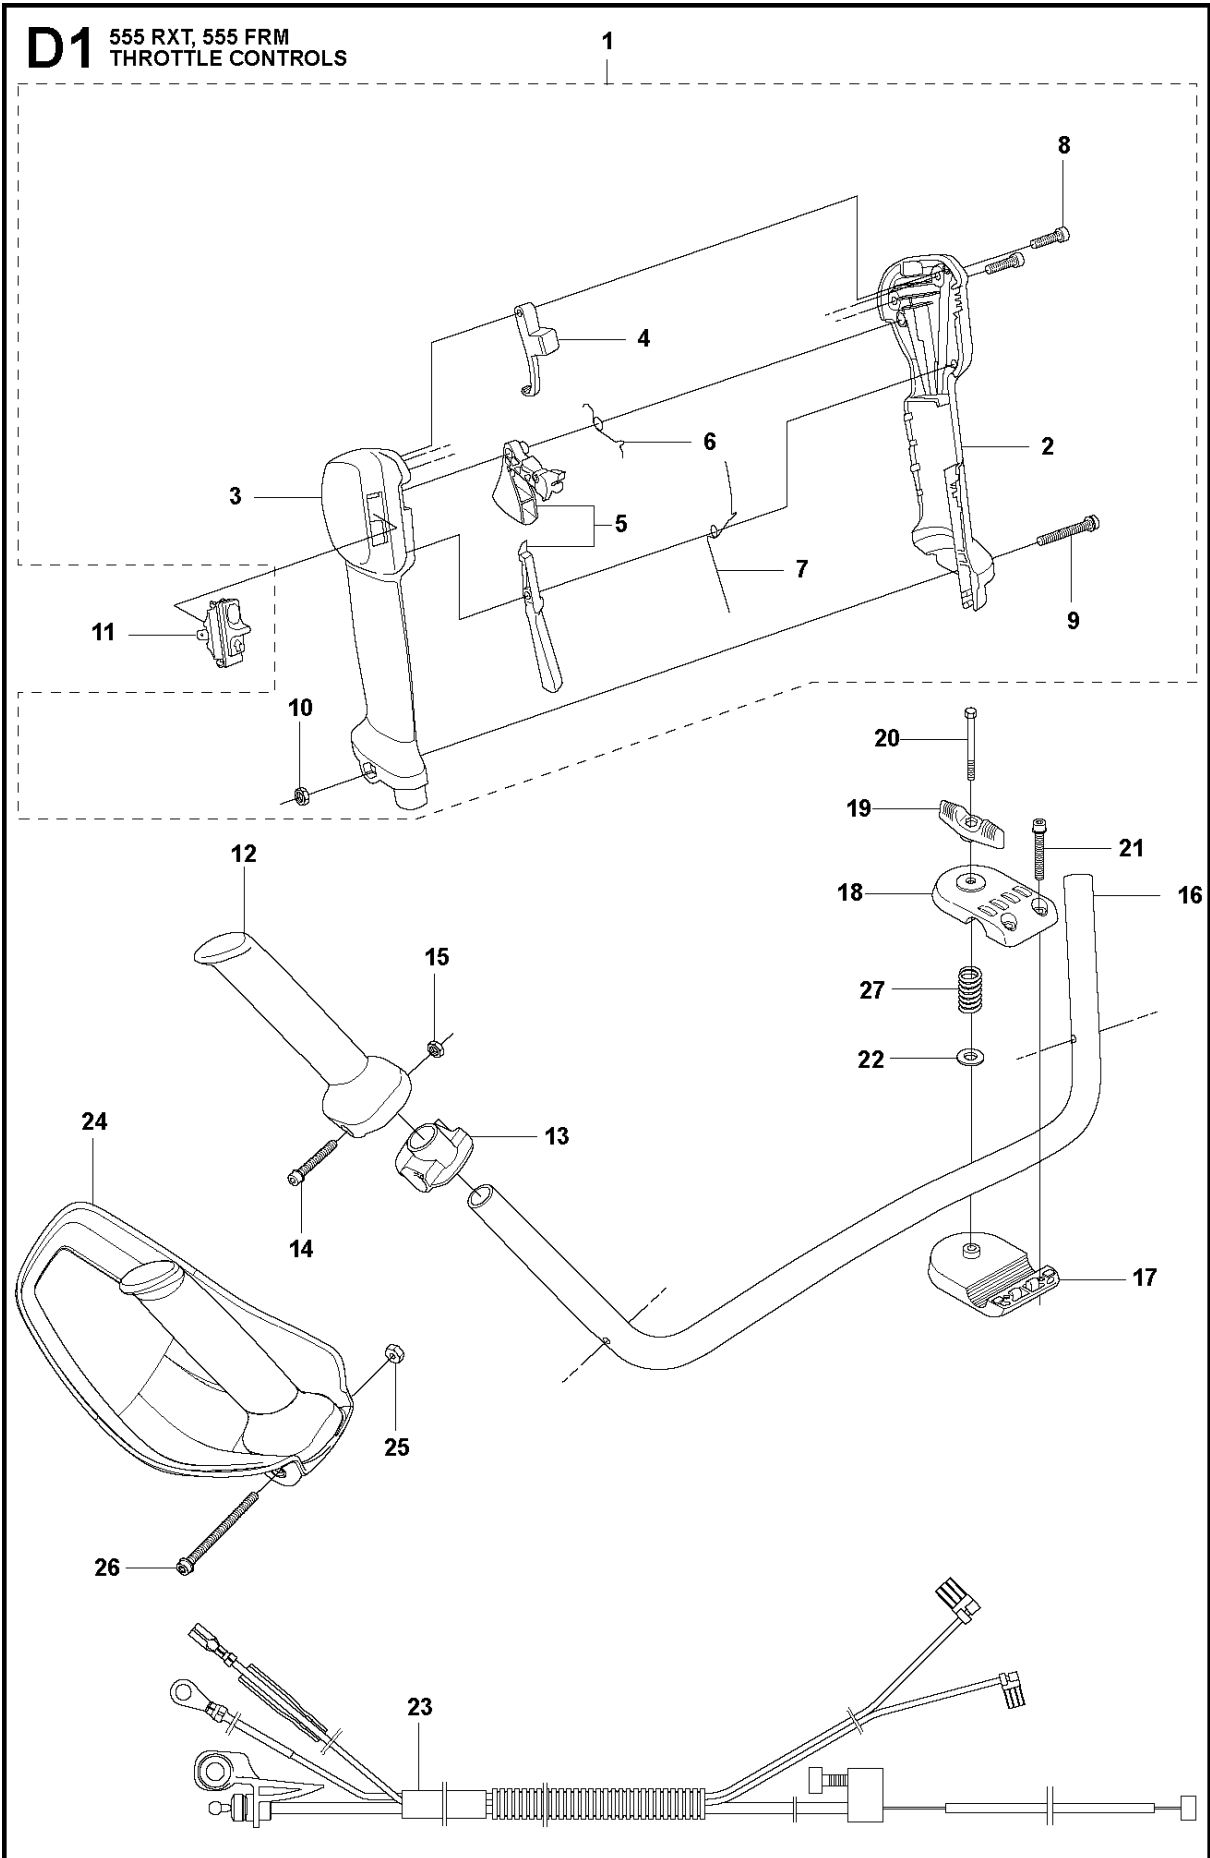

THROTTLE CONTROLS

555 RXT

Ref	Part No	Description	Remark	QTY	KIT
1	504 20 98-04	THROTTLE HANDLE ASSY	Incl. Pos. 2-10	1	
2	537 18 08-11	HANDLE HALF		1	1
3	537 18 07-11	HANDLE HALF		1	1
4	537 16 07-01	STARTER THROTTLE LOC		1	1
5	506 49 77-01	THROTTLE CONTROL	Kit	1	1
6	537 17 42-01	SPRING THROTTLE TRIG		1	1
7	537 17 43-01	SPRING		1	1
8	503 21 66-18	SCREW IHSC T		2	1
9	503 20 07-35	SCREW IHSCFM		1	1
10	503 22 10-13	HEXAGON NUT		1	1
11	537 41 90-01	SWITCH		1	
12	537 17 28-03	HANDLE		1	
13	537 17 29-02	BRACKET		1	
14	503 20 02-45	SCREW IHSCFM		1	
15	731 23 14-05	HEXAGON NUT		1	
16	503 95 86-03	HANDLEBAR		1	
17	537 12 91-01	HANDLEBAR BRACKET		1	
18	537 12 90-01	HANDLEBAR BRACKET		1	
19	502 20 38-01	KNOB		1	
20	725 23 83-81	SCREW EHHM		1	
21	503 20 07-78	SCREW IHSCFM		2	
22	502 28 21-01	WASHER		1	
23	544 20 31-01	WIRING	RXT, FRM	1	
24	577 36 79-01	HAND GUARD ASSY	FRM	1	
25	503 22 10-13	HEXAGON NUT		1	
26	503 20 29-70	SCREW IHSCFM		1	
27	537 04 83-01	CLUTCH SPRING		1