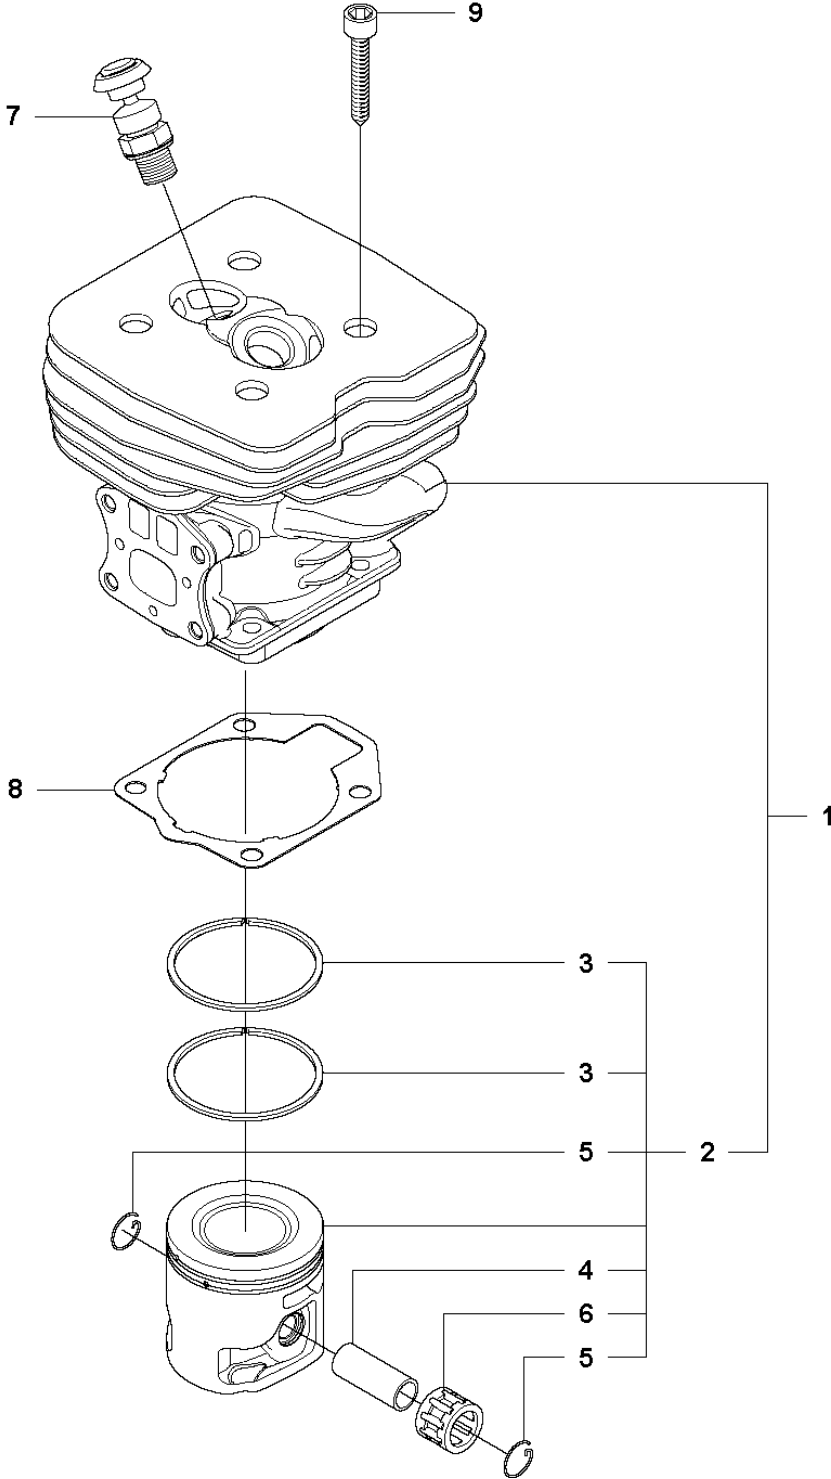

F 555
CLUTCH

CLUTCH

555 RXT

Ref	Part No	Description	Remark	QTY KIT	
1	502 49 35-06	CLUTCH COVER ASSY	Incl. Pos. 2-6	1	
2	738 22 02-19	BALL BEARING		1	1
3	735 31 33-10	CIRCLIP		1	1
4	544 90 81-01	WASHER		1	1
5	544 09 36-02	SPRING PLATE		4	1
6	544 09 35-01	SPACING SLEEVE		4	1
7	503 20 07-78	SCREW IHSCFM		4	
8	544 29 48-01	LOCKING PLATE		1	
9	725 53 72-65	SCREW IHSCM		2	
10	579 16 40-02	CLUTCH ASSY	Incl. Pos. 11-16	1	
11	537 40 37-01	CLUTCH SHOE		1	10
12	578 76 94-01	CLUTCH SPRING	Ø 1.8 mm	3	10
13	537 40 36-01	CLUTCH HUB		1	10
14	544 89 28-01	WASHER		2	10
15	537 13 54-01	BEARING BUSH		3	10
16	503 20 18-02	SCREW EHHM		3	10
17	586 55 33-01	CLUTCH DRUM ASSY		1	
18	735 31 17-00	CIRCLIP		1	

N 555
CRANK SHAFT

CRANKSHAFT

555 RXT

Ref	Part No	Description	Remark	QTY	KIT
1	544 95 26-02	CRANKSHAFT		1	
2	537 29 38-04	CRANKSHAFT		1	
3	738 22 02-25	BALL BEARING		2	1
4	503 26 02-04	SEALING RING		2	1
5	501 45 16-01	NEEDLE BEARING		1	

G 555
CYLINDER COVER

- 8 — **EEET**
- 8 — **EEF**
- 8 — **EEET**
- 8 — **EEET**

CYLINDER COVER

555 RXT

Ref	Part No	Description	Remark	QTY KIT	
1	575 51 14-01	CYLINDER COVER ASSY	Spare part incl. Screws Pos. 2-3	1	
2	573 99 43-04	SCREW IHSCFMO	Captive Screw M5	3	1
3	573 99 43-01	SCREW IHSCFMO	Captive Screw M5	1	1
4	544 08 43-01	HEAT PROTECTOR		1	
5	503 20 07-76	SCREW IHSCFM		2	
6	505 49 26-01	PROTECTIVE COVER		1	
7	503 20 07-76	SCREW IHSCFM		2	
8	576 99 86-06	LABEL	FXT	1	
8	576 99 86-07	LABEL	FX	1	
8	576 99 86-08	LABEL	RXT	1	
8	576 99 86-09	LABEL	FRM	1	

M 555
CYLINDER & PISTON

CYLINDER PISTON

555 RXT

Ref	Part No	Description	Remark	QTY	KIT
1	544 98 60-02	CYLINDER ASSY	Incl. Pos. 2-6	1	
2	576 95 48-01	PISTON ASSY	Incl. Pos. 3-6	1	1
3	502 65 39-01	PISTON RING		2	1, 2
4	505 49 57-01	PISTON PIN		1	1, 2
5	505 49 58-01	CIRCLIP		2	1, 2
6	501 45 16-01	NEEDLE BEARING		1	1, 2
7	544 20 00-01	DECOMPRESSION VALVE		1	
8	537 34 68-01	GASKET		1	
9	725 53 33-55	SCREW IHSCM		4	