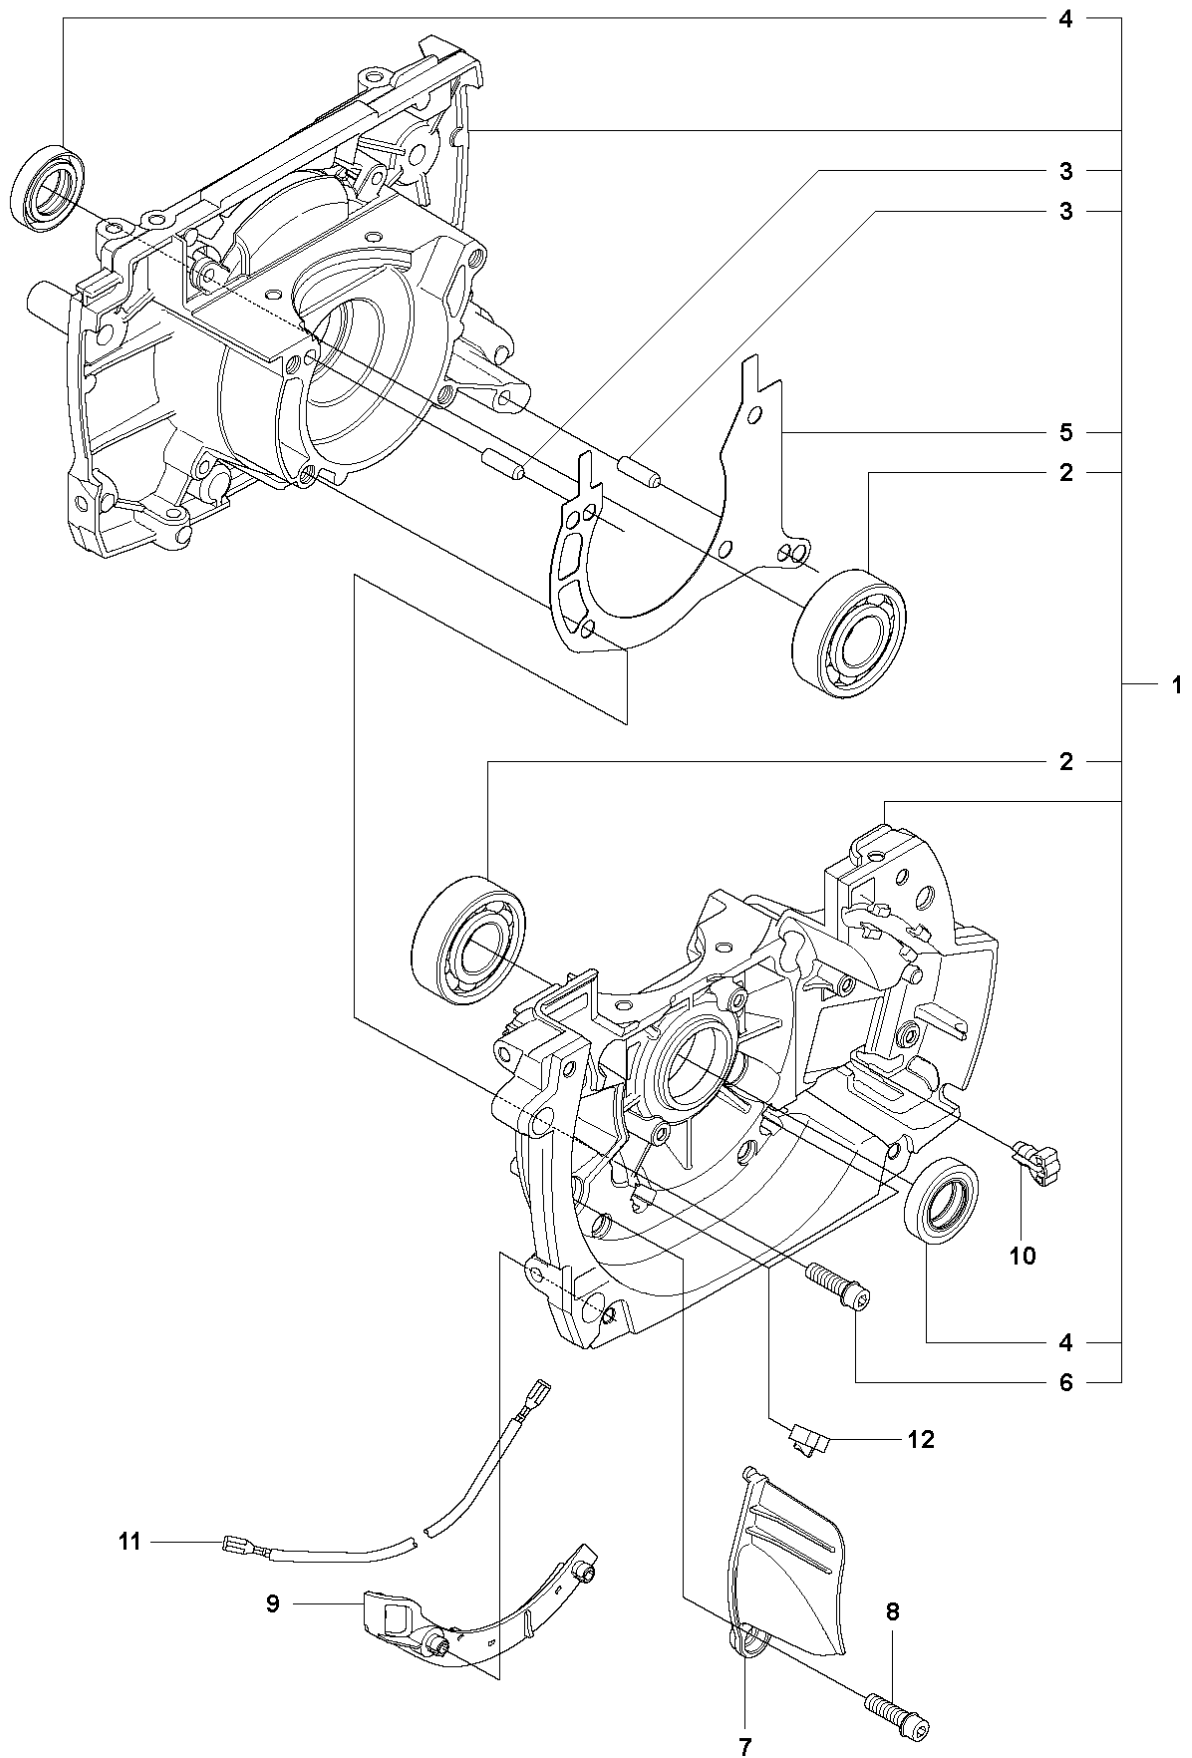

P 555
CRANKCASE

CRANKCASE

555 RXT

Ref	Part No	Description	Remark	QTY	KIT
1	544 95 25-01	CRANKCASE	Incl. Pos. 2-6	1	
2	503 25 08-01	BEARING		2	1
3	720 13 07-10	PARALLEL PIN		2	1
4	503 26 02-04	SEALING RING		2	1
5	537 34 67-01	CRANKCASE		1	1
6	725 53 33-55	SCREW IHSCM		5	1
7	544 09 45-01	NOZZLE		1	
8	503 20 25-16	SCREW IHSCM		1	
9	544 09 44-01	CABLE HOLDER		1	
10	540 07 01-01	RETAINER		1	
11	544 33 18-01	SHORT CIRCUIT CABLE		1	
12	501 04 44-01	RETAINER		2