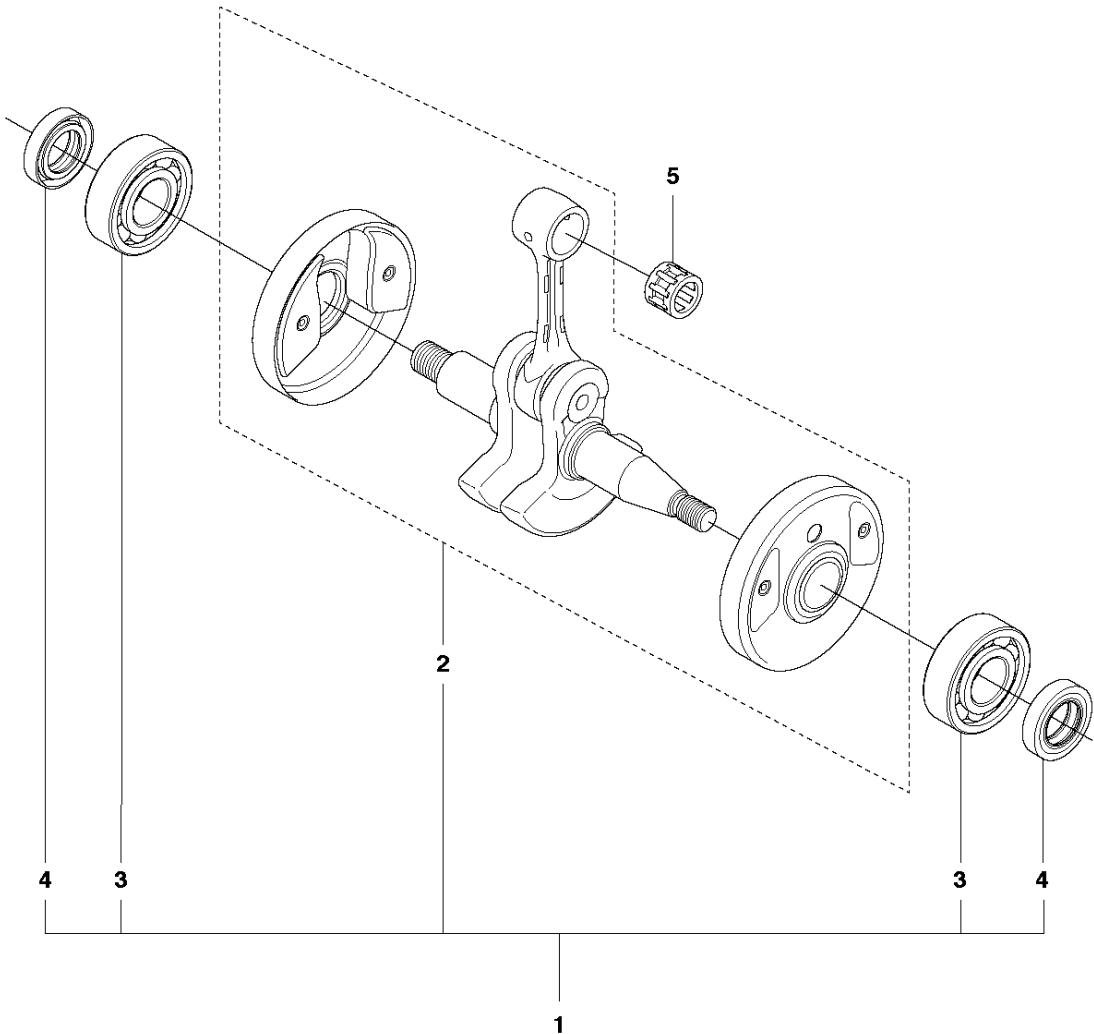

N 555
CRANK SHAFT

CRANKSHAFT

555 RXT

Ref	Part No	Description	Remark	QTY	KIT
1	544 95 26-02	CRANKSHAFT		1	
2	537 29 38-04	CRANKSHAFT		1	
3	738 22 02-25	BALL BEARING		2	1
4	503 26 02-04	SEALING RING		2	1
5	501 45 16-01	NEEDLE BEARING		1