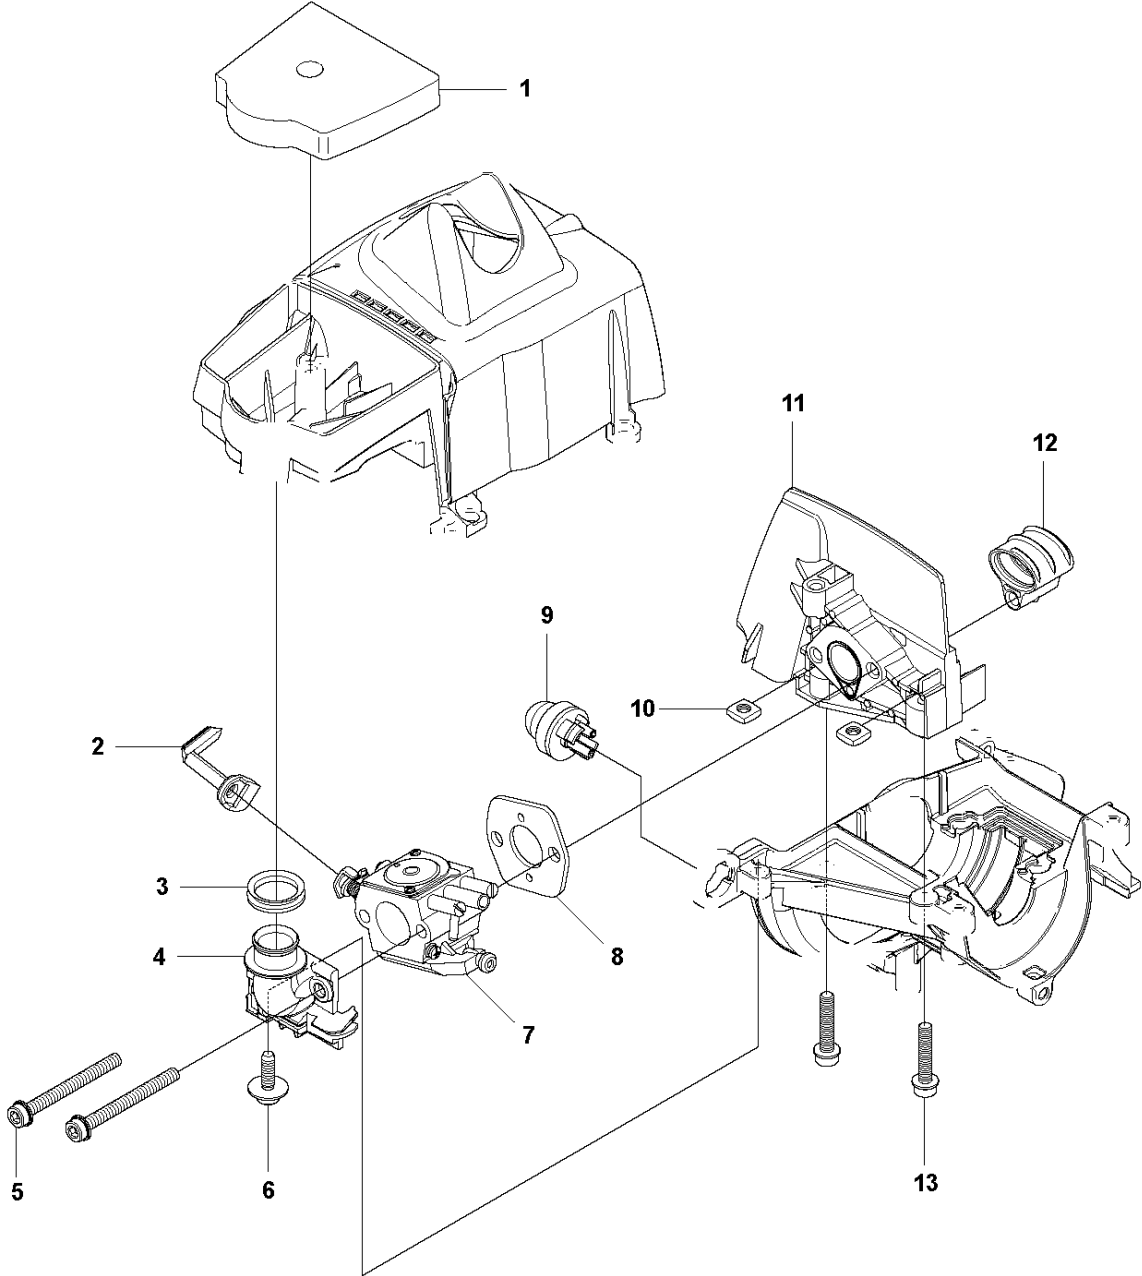

J 327LX, LDX, RX, RDX, RJX, LX, 323R11
CARBURETOR & AIR FILTER

CARBURETOR & AIR FILTER

327 RX, from 2012-01 -

Ref	Part No	Description	Remark	QTY KIT
1	537 14 31-01	AIR FILTER ASSY		1
2	503 96 25-01	CHOKE CONTROL		1
3	740 68 11-21	V-RING		1
4	502 49 90-01	BRACKET		1
5	503 21 75-50	SCREW IHSCFT		2
6	503 21 77-16	SCREW IHSCFT		1
7	503 28 34-01	CARBURETTOR	Zama C1Q-EL24, NOT FOR US	1
7	576 01 98-01	CARBURETTOR	Hualong HQ-2, only option for US	1
8	503 49 71-01	GASKET		1
9	503 93 66-01	PRIMER HOUSING		1
10	503 22 65-04	SQUARE NUT		2
11	503 91 09-01	INSULATION WALL		1
12	503 94 26-01	INLET PIPE		1
13	503 20 03-25	SCREW IHSCFM		2
14	505 27 10-01	FILTER		1