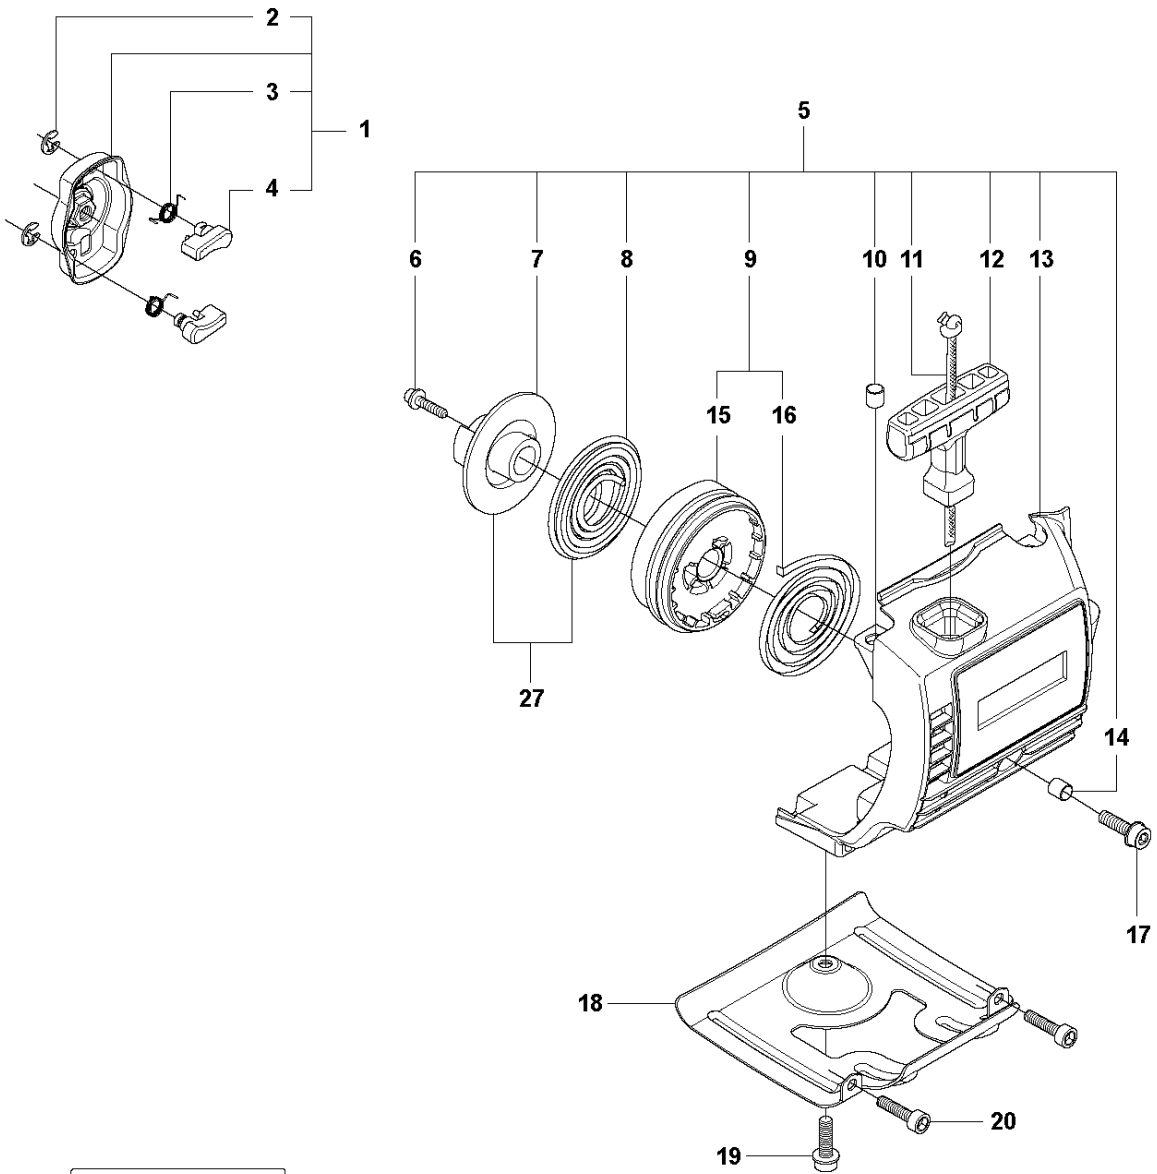

K1 327LX, LDX, RX, RDX, RJX, 323RII
STARTER

21

22

24

23

25

STARTER

327 RX, from 2012-01 -

Ref	Part No	Description	Remark	QTY	KIT
1	503 87 33-05	BRIDGE		1	
2	735 31 08-20	E-CLIP		2	1
3	503 87 36-01	SPRING		2	1
4	503 87 35-02	STARTER PAWL		2	1
5	544 07 11-02	STARTER ASSY		1	
6	503 21 77-25	SCREW IH SCT		1	5
7	544 03 87-02	DRIVER		1	5
8	544 03 88-02	SPRING		1	5
9	544 16 65-01	STARTER PULLEY ASSY		1	5
10	537 37 93-02	SPACING SLEEVE		2	5
11	503 85 89-01	STARTER CORD		1	5
12	537 00 84-01	STARTER HANDLE		1	5
13	537 41 16-01	STARTER HOUSING		1	5
14	537 37 93-02	SPACING SLEEVE		1	5
15	544 03 86-01	STARTER PULLEY		1	5, 9
16	503 85 90-01	RECOIL SPRING		1	5, 9
17	503 20 03-16	SCREW IHSCFM	M5x16	1	
18	537 03 41-01	PROTECTIVE PLATE		1	
19	503 20 14-12	SCREW IHSCFMO	M5x12	1	
20	503 21 66-18	SCREW IH SCT		2	
21	537 35 34-56	LABEL	327LDx	1	
22	537 35 34-57	LABEL	327RJx	1	
23	537 35 34-58	LABEL	323RII	1	
24	537 35 34-59	LABEL	327Rx	1	
25	537 35 34-60	LABEL	327RDx	1