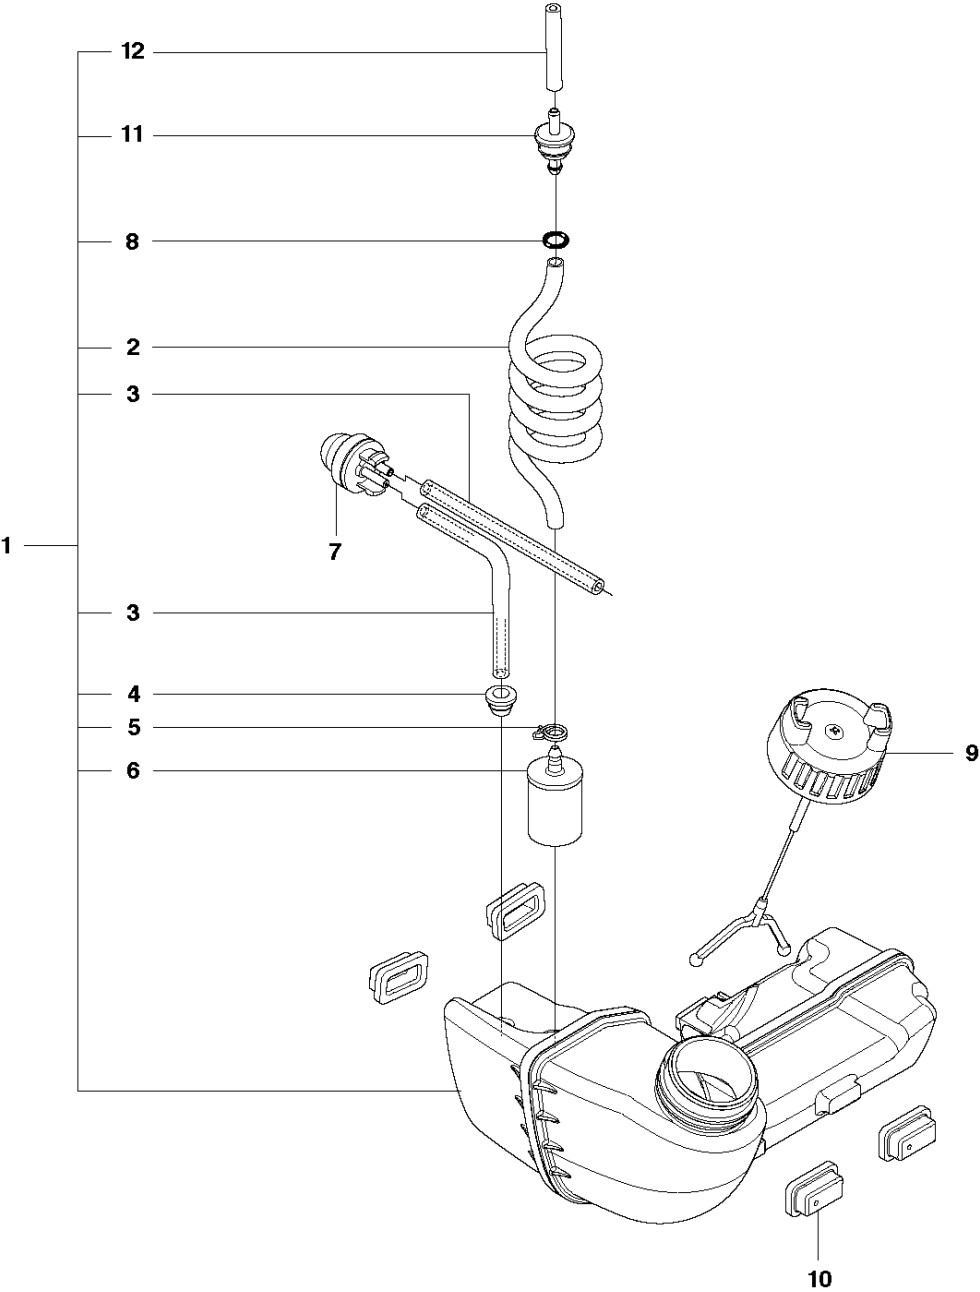

L 327LS, LX, LDX, RX, RDX, RJX, 323R11
FUEL TANK

FUEL TANK

327 RX, from 2012-01 -

Ref	Part No	Description	Remark	QTY	KIT
1	584 25 80-01	FUEL TANK ASSY		1	
2	581 75 62-01	FUEL HOSE		1	1
3	537 04 24-01	FUEL HOSE		2	1
4	503 73 58-01	BUSHING		1	1
5	504 02 24-01	HOSE CLAMP		1	1
6	503 44 32-01	FILTER		1	1
7	503 93 66-01	PRIMER HOUSING		1	
8	537 18 49-01	O-RING		1	1
9	544 88 97-02	TANK CAP		1	
10	503 91 10-01	SUSPENSION		4	
11	578 29 56-01	HOSE NIPPLE		1	1
12	578 90 68-02	FUEL HOSE		1