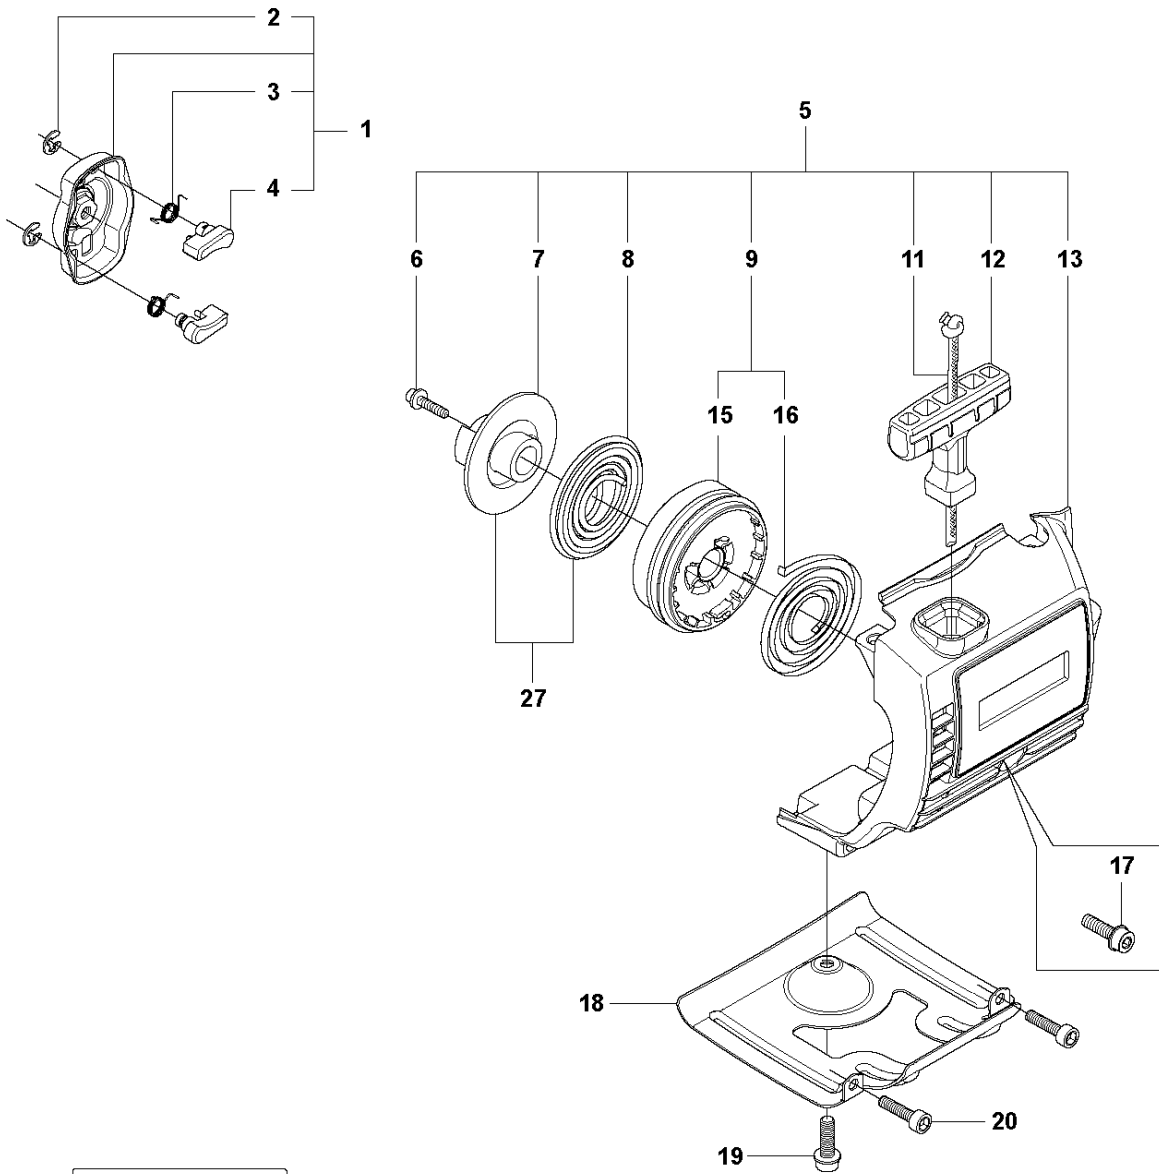

K2 327LX, LDX, RX, RDX, RJX, 323RII
STARTER

STARTER

327 RX, from 2012-01 -

Ref	Part No	Description	Remark	QTY	KIT
1	503 87 33-05	BRIDGE		1	
2	735 31 08-20	E-CLIP		2	1
3	503 87 36-01	SPRING		2	1
4	503 87 35-02	STARTER PAWL		2	1
5	544 07 11-03	STARTER ASSY	Captive screws	1	
6	503 21 77-25	SCREW IHSCF		1	5
7	544 03 87-02	DRIVER		1	5
8	544 03 88-02	SPRING		1	5
9	544 16 65-01	STARTER PULLEY ASSY		1	5
11	503 85 89-01	STARTER CORD		1	5
12	537 00 84-01	STARTER HANDLE		1	5
13	537 41 16-02	STARTER HOUSING	Captive screws	1	5
14	537 37 93-02	SPACING SLEEVE		1	5
15	544 03 86-01	STARTER PULLEY		1	5, 9
16	503 85 90-01	RECOIL SPRING		1	5, 9
17	574 47 70-03	SCREW IHSCFMO	Captive screw M5x16	1	5
18	537 03 41-01	PROTECTIVE PLATE		1	
19	503 20 14-12	SCREW IHSCFMO	M5x12	1	
20	503 21 66-18	SCREW IHSCF		2	
21	537 35 34-56	LABEL	327LDx	1	
22	537 35 34-57	LABEL	327RJx	1	
23	537 35 34-58	LABEL	323RII	1	
24	537 35 34-59	LABEL	327Rx	1	
25	537 35 34-60	LABEL	327RDx	1