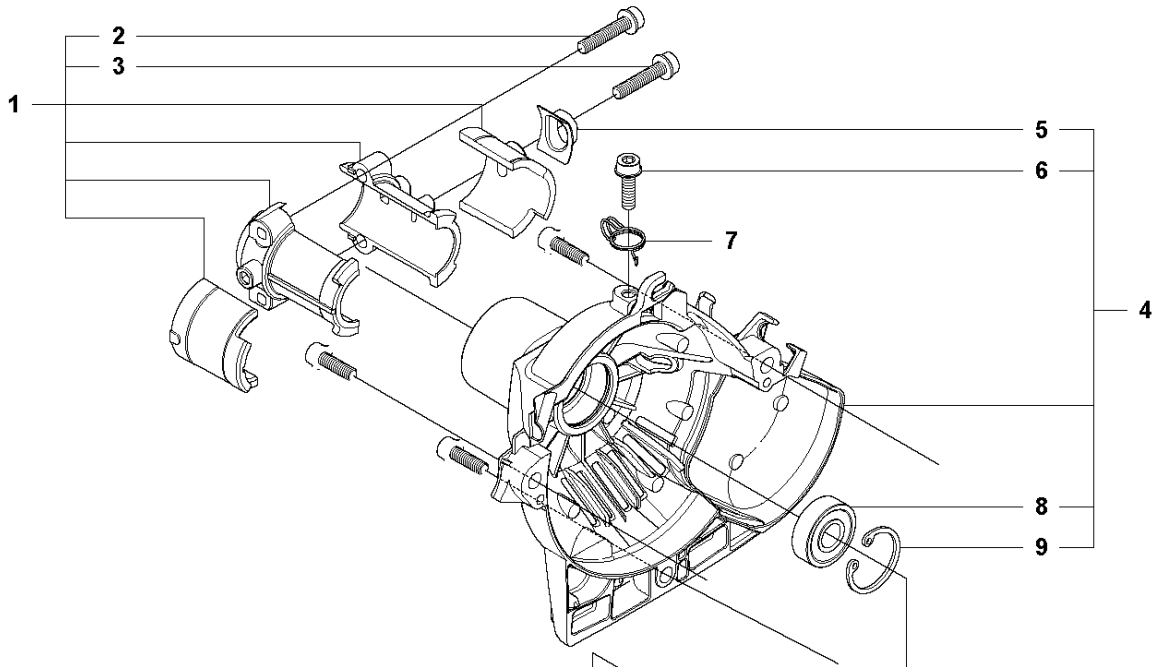

P 327LS, LX, LDX, RX, RDX, RJX, 323RII
CRANK CASE

CRANKCASE

327 RX, from 2012-01 -

Ref	Part No	Description	Remark	QTY	KIT
1	537 30 96-01	COMPRESSION SLEEVE		1	
2	503 21 68-25	SCREW IHSCFT		1	1
3	503 21 68-25	SCREW IHSCFT		1	1
4	537 04 12-09	CLUTCH COVER		1	
5	537 42 50-01	PROTECTIVE PLATE		1	4
6	503 20 03-16	SCREW IHSCFM	M5x16	1	4
7	537 07 36-01	SPRING		1	
8	503 25 05-01	BALL BEARING		1	4
9	537 33 67-01	CIRCLIP		1	4
10	537 08 52-03	CRANKCASE		1	
11	503 20 03-16	SCREW IHSCFM		1	10
12	537 06 69-01	GASKET CRANKCASE		1	10
13	537 08 85-01	GASKET		1	10
14	537 06 68-01	INSERT CRANKCASE		1	10
15	503 20 03-16	SCREW IHSCFM		1	10
16	503 20 03-16	SCREW IHSCFM		1	10
17	503 21 66-18	SCREW IHSCFT		1	10
18	503 20 03-16	SCREW IHSCFM		1	10
19	503 21 66-18	SCREW IHSCFT		1	10
20	503 20 03-16	SCREW IHSCFM		1	10
21	503 21 77-16	SCREW IHSCFT		1	10
22	503 20 14-12	SCREW IHSCFMO	M5x12	1	10
23	503 20 03-16	SCREW IHSCFM		1	10