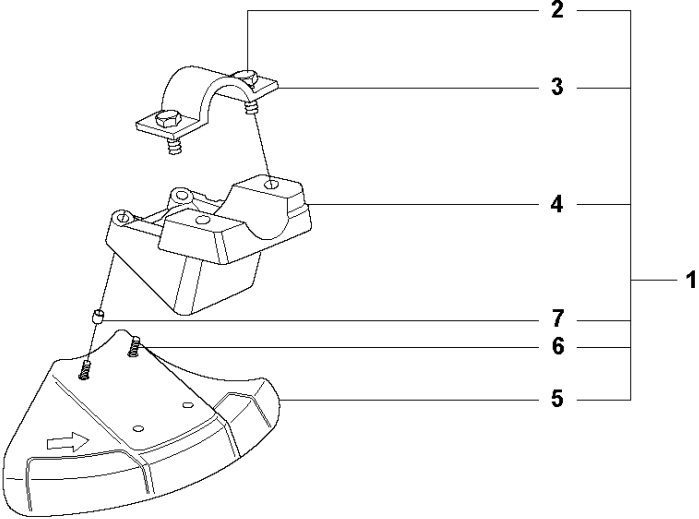

S 327LS, LX, LDX, RX, RDX, RJX, 323RII
ACCESSORIES

ACCESSORIES

327 RX, from 2012-01 -

Ref	Part No	Description	Remark	QTY KIT	
1	544 04 42-10	ACCESSORY BAG	Captive screws 323RII, 327Rx	1	
2	573 99 43-04	SCREW IHSCFMO	Captive screws	2	1
3	574 56 80-01	CLAMP	Captive screws	1	1
4	537 29 34-01	ADAPTER		1	1
5	574 56 49-02	BLADE GUARD	Captive screws	1	1
6	503 20 03-16	SCREW IHSCFM	Captive screws	4	1
7	574 03 95-01	LOCKING NUT	Captive screws	4	1
8	503 97 71-01	TRIMMER GUARD	327Lx, 327LDx	1	
9	503 21 07-16	SCREW IH SCT		1	8
10	503 79 88-01	BLADE		1	8
11	503 93 42-02	COMBI GUARD	323RII, 327Rx	1	
12	503 21 07-16	SCREW IH SCT		1	11
13	503 79 88-01	BLADE		1	11