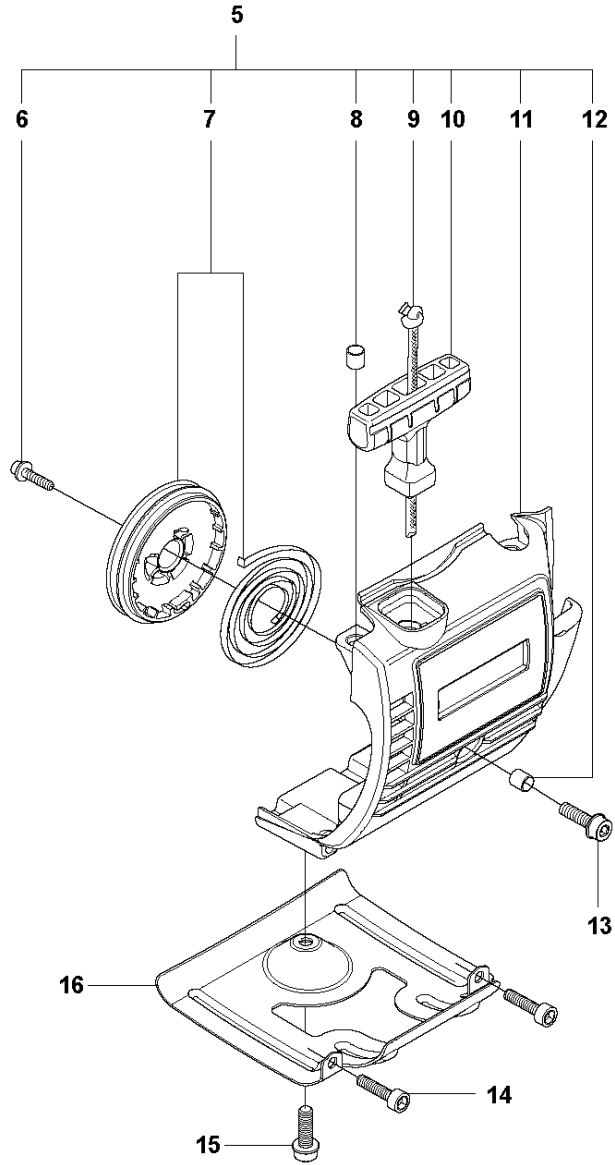

K3 327LX, LDX, RX, RDX, RJX, 323RII STARTER

STARTER

327 RX, from 2012-01 -

Ref	Part No	Description	Remark	QTY KIT	
1	503 87 33-05	BRIDGE		1	
2	735 31 08-20	E-CLIP		2	1
3	503 87 36-01	SPRING		1	1
4	503 87 35-02	STARTER PAWL		2	1
5	503 85 28-06	STARTER ASSY		1	
6	503 21 77-16	SCREW IH SCT		1	5
7	503 96 49-01	STARTER PULLEY		1	5
8	537 37 93-02	SPACING SLEEVE		2	5
9	503 85 89-01	STARTER CORD		1	5
10	537 00 84-01	STARTER HANDLE		1	5
11	503 85 87-02	STARTER HOUSING		1	5
12	537 37 93-02	SPACING SLEEVE		1	5
13	503 20 03-16	SCREW IHSCFM	M5x16	1	
14	503 21 66-18	SCREW IH SCT		2	
15	503 20 14-12	SCREW IHSCFMO	M5x12	1	
16	537 03 41-01	PROTECTIVE PLATE		1	
17	537 35 34-56	LABEL	327LDx	1	
18	537 35 34-57	LABEL	327RJx	1	
19	537 35 34-58	LABEL	323RII	1	
20	537 35 34-59	LABEL	327Rx	1	
21	537 35 34-60	LABEL	327RDx	1