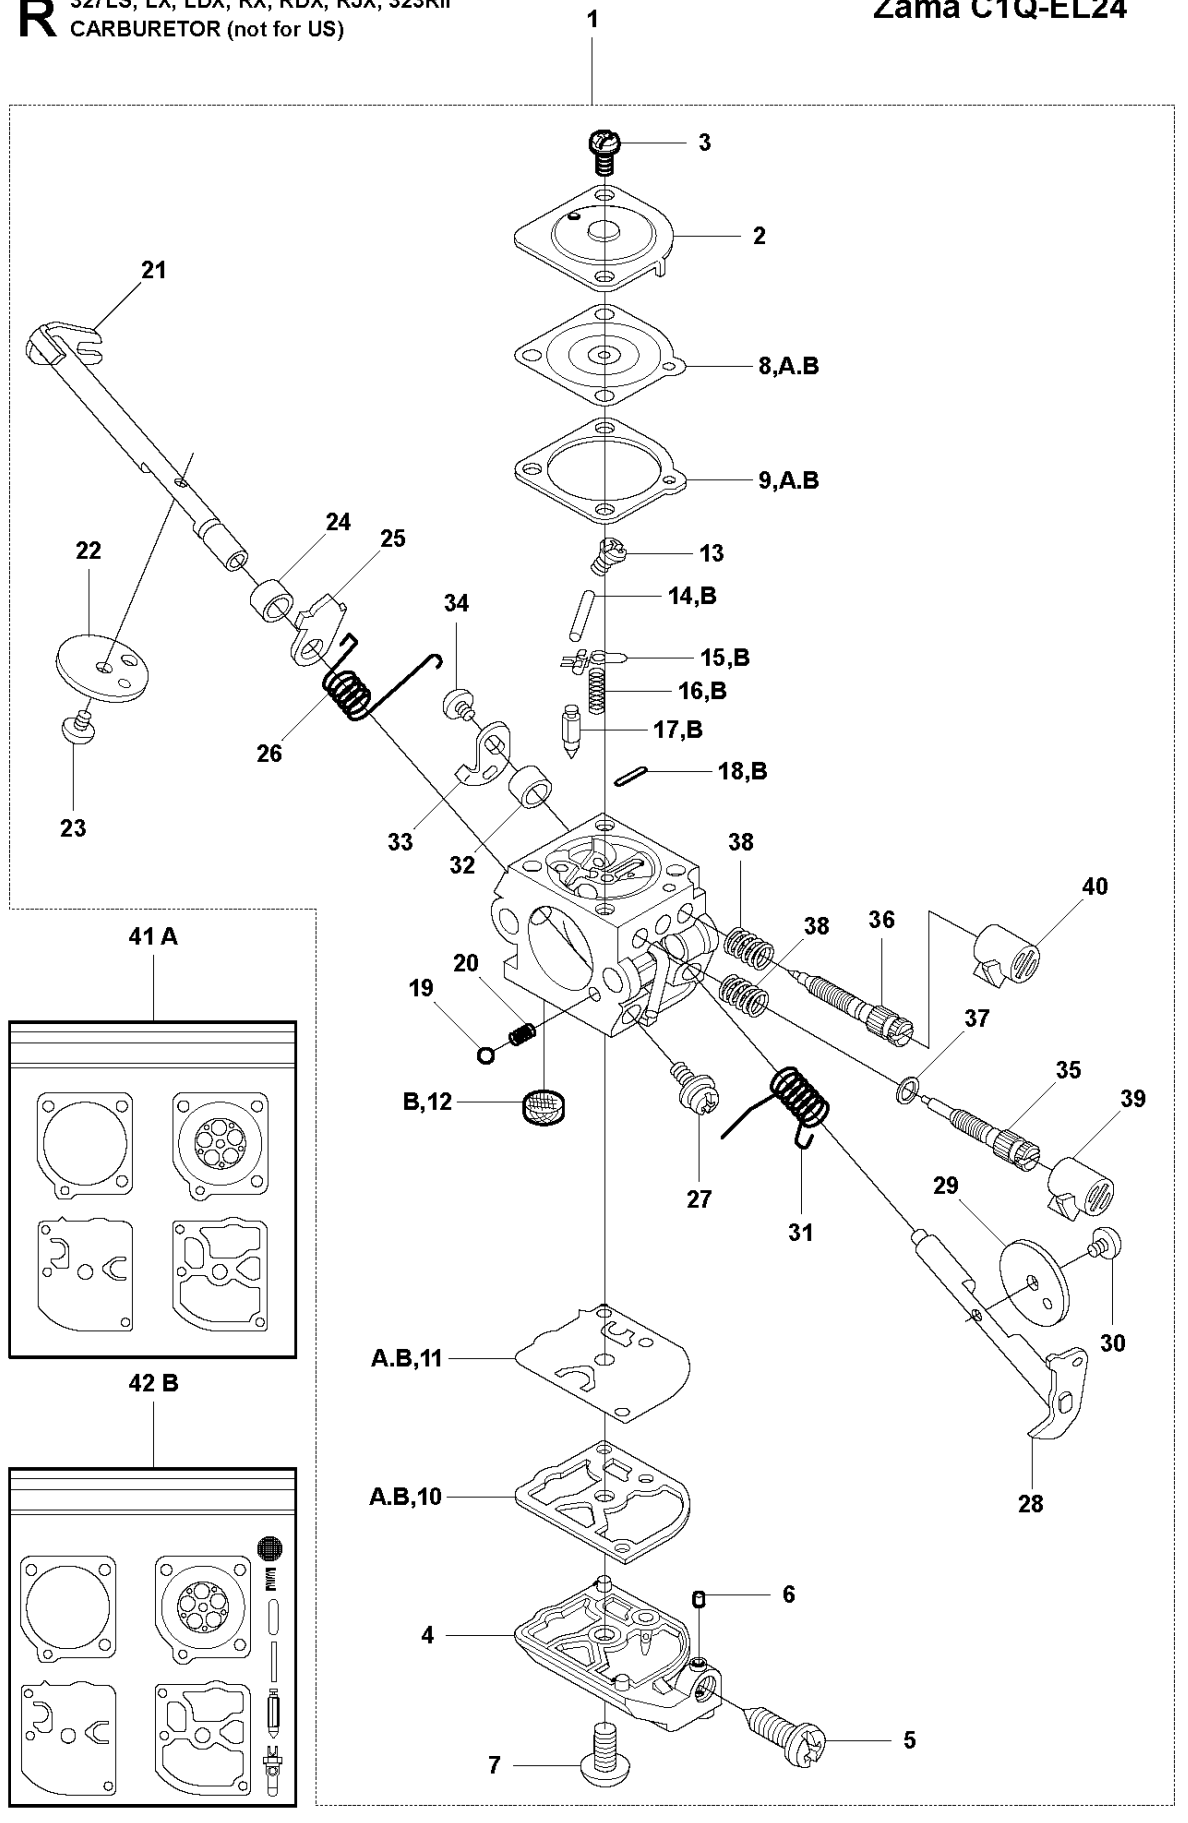

R 327LS, LX, LDX, RX, RDX, RJX, 323RII
CARBURETOR (not for US)

Zama C1Q-EL24

Ref	Part No	Description	Remark	QTY	KIT
1	503 28 34-01	CARBURETTOR	Zama C1Q-EL24, NOT FOR US	1	
2	503 97 43-01	COVER		1	1
3	503 48 05-01	SCREW		2	1
4	537 02 02-01	COVER		1	1
5	537 02 07-01	SCREW		1	1
6	503 48 11-01	PIECE		1	1
7	503 47 96-01	SCREW		1	1
8	537 04 89-01	DIAPHRAGM		1	1,A,B
9	537 02 04-01	GASKET		1	1,A,B
10	537 02 01-01	GASKET		1	1,A,B
11	537 02 00-01	DIAPHRAGM PUMP		1	1,A,B
12	503 53 57-01	STRAINER		1	1,B
13	503 48 01-01	SCREW		1	1
14	503 48 00-01	PIN RETAINING SCREW		1	1,B
15	503 66 59-01	LEVER		1	1,B
16	537 02 03-01	SPRING		1	1,B
17	503 47 97-01	VALVE		1	1,B
18	537 02 08-01	PLUG		1	1,B
19	537 01 25-01	BALL		1	1
20	537 01 26-01	SPRING		1	1
21	537 02 09-01	SHAFT ASSY		1	1
22	537 37 03-01	VALVE		1	1
23	503 48 18-01	SCREW		1	1
24	503 48 19-01	COLLAR		1	1
25	537 04 90-01	LEVER		1	1
26	537 02 10-01	SPRING		1	1
27	503 75 53-01	SCREW		1	1
28	537 01 96-01	SHAFT ASSY		1	1
29	537 01 99-01	VALVE		1	1
30	503 47 92-01	SCREW		1	1
31	537 01 97-01	SPRING		1	1
32	503 47 89-01	COLLAR		1	1
33	537 01 98-01	LEVER		1	1
34	503 47 90-01	SCREW		1	1
35	537 02 06-01	SCREW		1	1
36	537 12 78-01	SCREW		1	1
37	503 97 40-01	WASHER		1	1
38	503 48 08-01	SPRING		1	1
39	537 02 16-01	LIMITER CAP		1	1
40	537 02 16-01	LIMITER CAP		1	1
41,A	531 00 45-52	GASKET KIT		1	
42,B	531 00 45-53	SET		1	