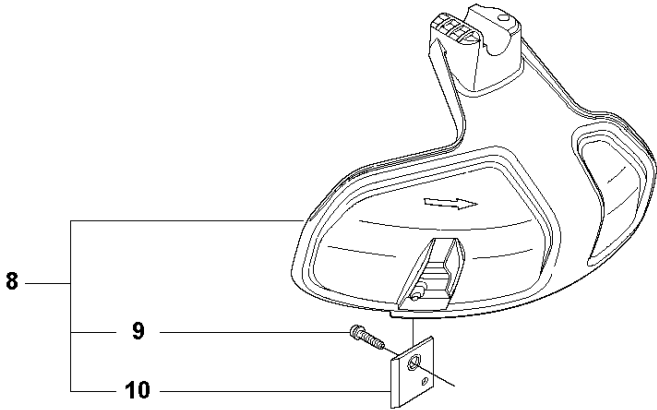

S 327LS, LX, LDX, RX, RDX, RJX, 323RII
ACCESSORIES

ACCESSORIES

327 RX, from 2012-01 -

Ref	Part No	Description	Remark	QTY KIT	
1	544 04 42-10	ACCESSORY BAG	Captive screws 323RII, 327Rx	1	
2	573 99 43-04	SCREW IHSCFMO	Captive screws	2	1
3	574 56 80-01	CLAMP	Captive screws	1	1
4	537 29 34-01	ADAPTER		1	1
5	574 56 49-02	BLADE GUARD	Captive screws	1	1
6	503 20 03-16	SCREW IHSCFM	Captive screws	4	1
7	574 03 95-01	LOCKING NUT	Captive screws	4	1
8	503 97 71-01	TRIMMER GUARD	327Lx, 327LDx	1	
9	503 21 07-16	SCREW IH SCT		1	8
10	503 79 88-01	BLADE		1	8
11	503 93 42-02	COMBI GUARD	323RII, 327Rx	1	
12	503 21 07-16	SCREW IH SCT		1	11
13	503 79 88-01	BLADE		1	11