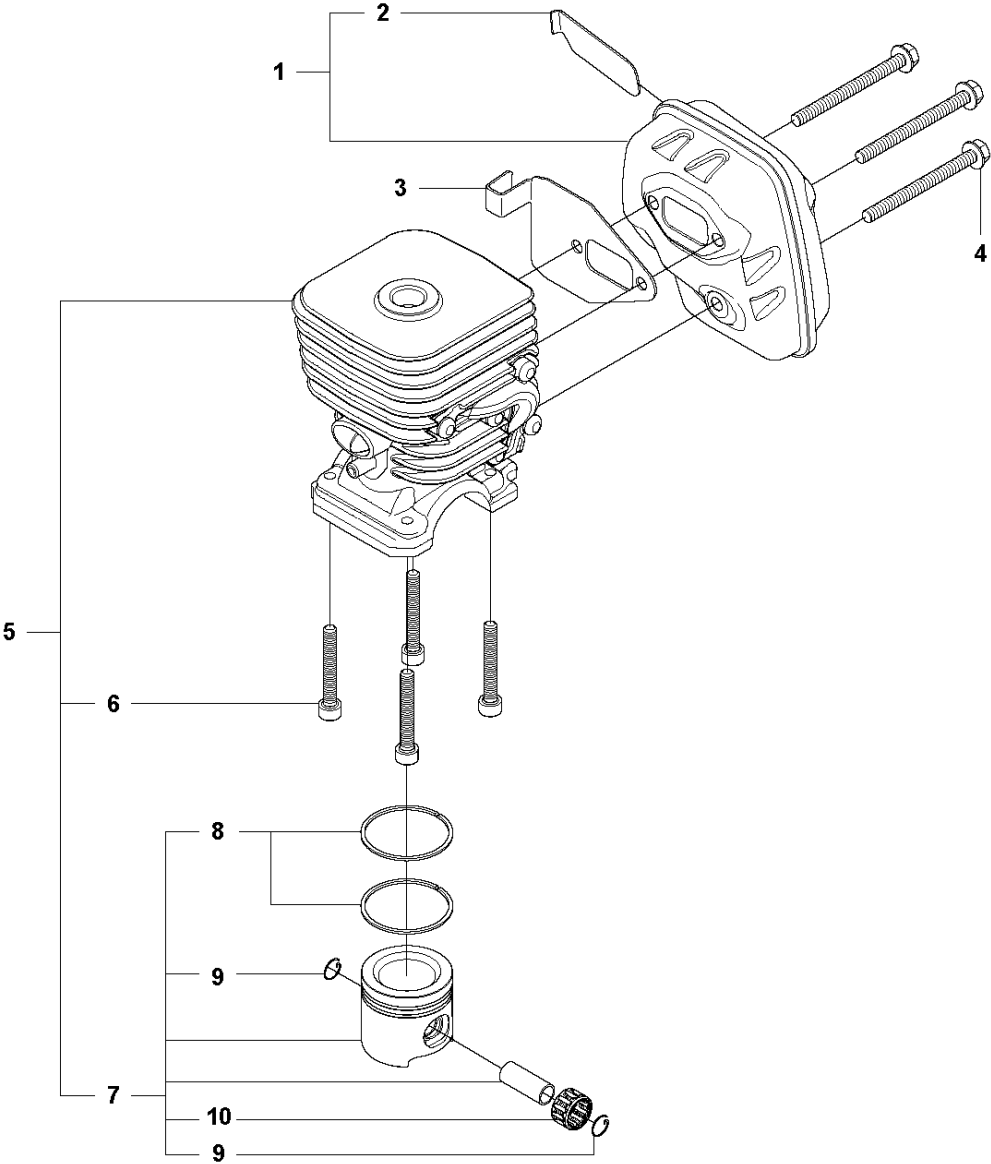

N 327LS, LX, LDX, RX, RDX, RJX, 323R11
CYLINDER PISTON & MUFFLER

CYLINDER, PISTON & MUFFLER

327 RX, from 2012-01 -

Ref	Part No	Description	Remark	QTY KIT	
1	537 22 17-04	MUFFLER ASSY	Cat.	1	
2	537 22 18-01	SPARK ARRESTER SCREEN		1	1
3	537 01 41-01	GASKET		1	
4	502 07 81-01	SCREW EHHFM		3	
5	537 08 51-03	CYLINDER	Ø=34mm	1	
6	503 20 07-35	SCREW IHSCFM		4	5
7	537 40 59-02	PISTON		1	5
8	537 40 62-01	PISTON RING		1	7
9	737 44 08-00	CIRCLIP		1	7
10	503 71 22-01	BEARING		1	7