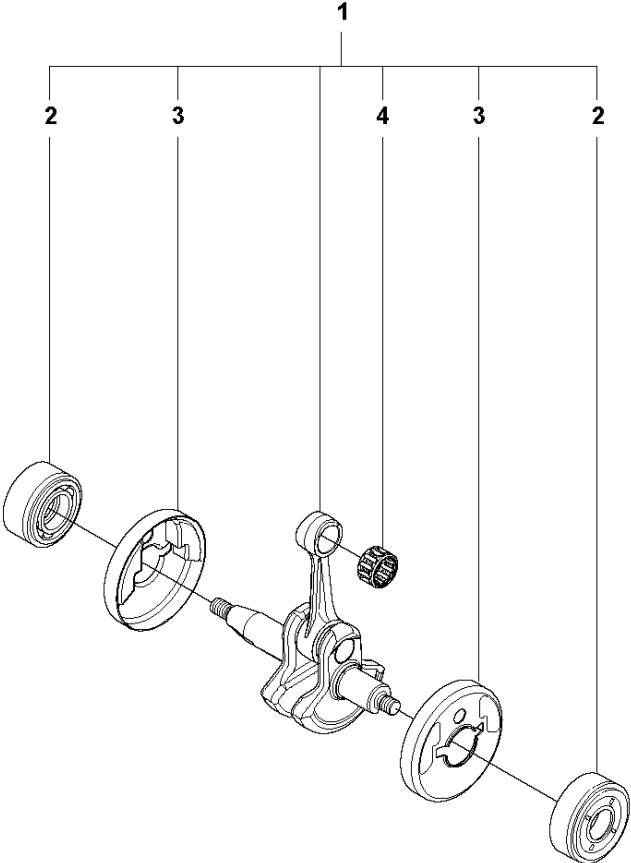

Q 327LS, LX, LDX, RX, RDX, RJX, 323RII
CRANK SHAFT

CRANKSHAFT

327 RX, from 2012-01 -

Ref	Part No	Description	Remark	QTY	KIT
1	503 85 24-74	CRANKSHAFT ASSY		1	
2	503 94 02-03	BEARING CAGE		2	1
3	503 94 05-01	CUP		2	1
4	503 71 22-01	BEARING		1	1