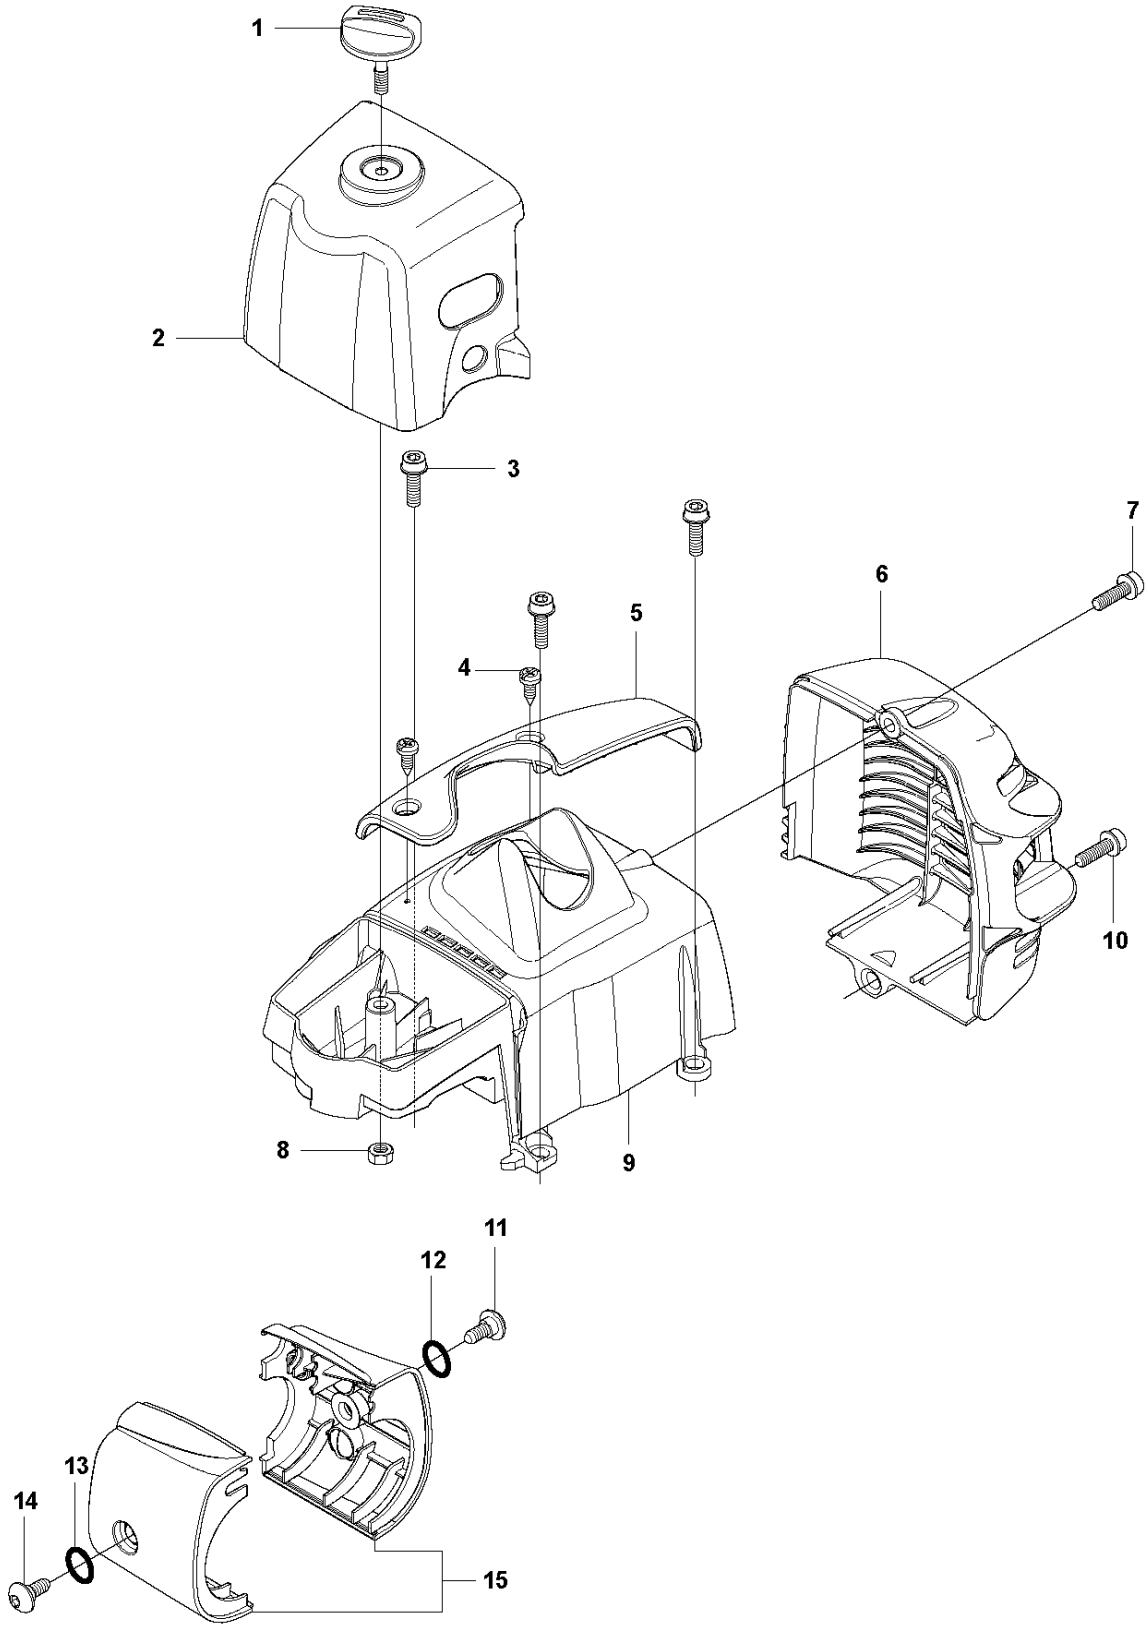

H1 327Lx, LDx, Rx, RDx, RJx,
COVERS

COVER

327 RX, from 2012-01 -

Ref	Part No	Description	Remark	QTY KIT
1	537 21 32-10	KNOB		1
2	502 48 13-01	FILTER COVER		1
3	503 20 03-16	SCREW IHSCFM	M5x16	4
4	503 21 35-12	SCREW CCRPANT		2
5	502 48 16-01	ARM PROTECTION		1
6	544 84 81-01	HEAT PROTECTOR		1
7	503 21 68-20	SCREW IHSCFT		1
8	503 22 24-01	LOCK NUT		1
9	502 48 14-01	CYLINDER COVER		1
10	503 20 03-16	SCREW IHSCFM		1
11	503 96 13-01	SCREW		1
12	740 42 06-00	O-RING		1
13	740 42 06-00	O-RING		1
14	503 96 13-01	SCREW		1
15	502 48 15-01	COVER		1