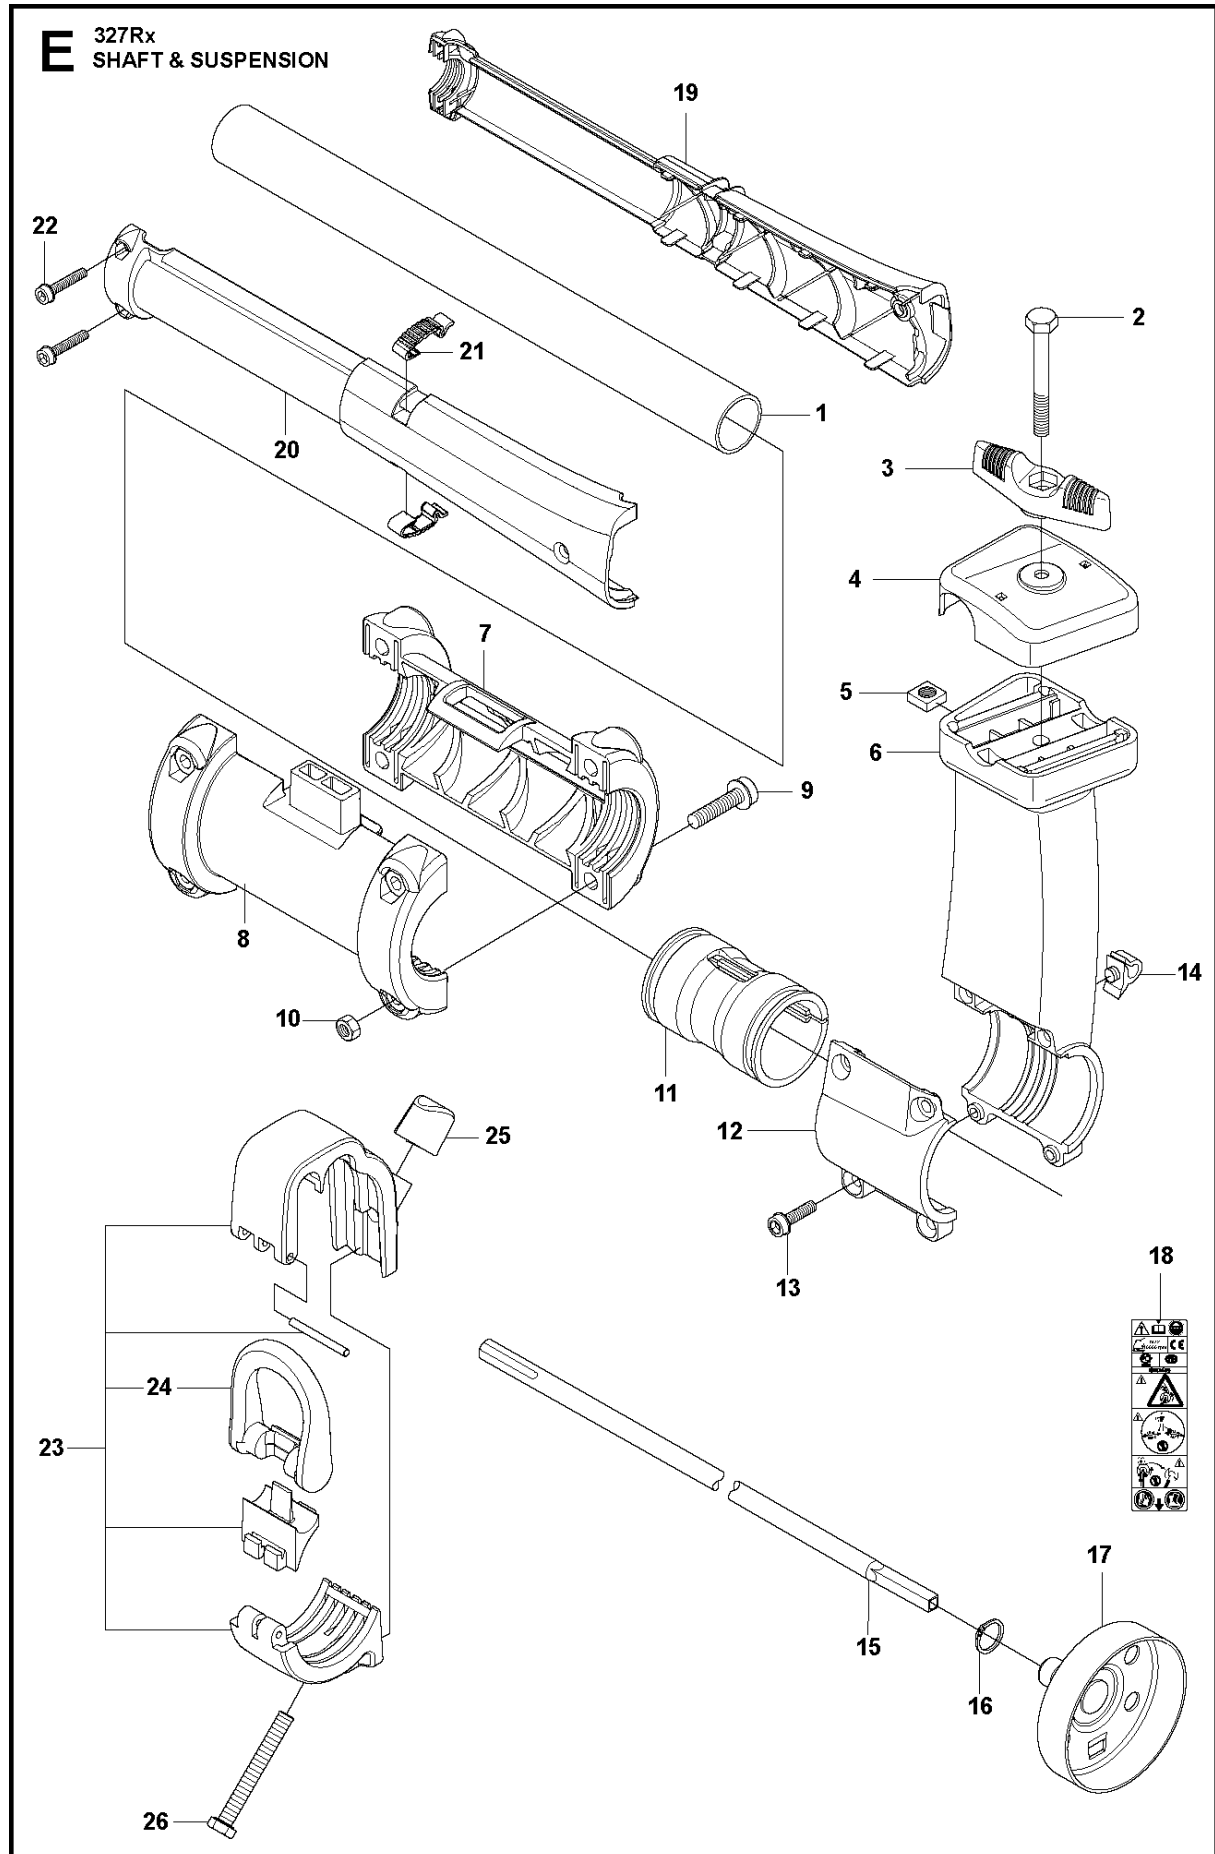

SHAFT & SUSPENSION

327 RX, from 2012-01 -

Ref	Part No	Description	Remark	QTY KIT
1	503 88 88-01	TUBE		1
2	725 23 82-85	SCREW EHHM		1
3	502 20 38-01	KNOB		1
4	537 37 63-01	COVER		1
5	502 19 71-01	SQUARE NUT		1
6	537 34 86-01	BRACKET		1
7	501 38 03-03	CLAMPING SLEEVE		1
8	505 22 04-03	CLAMPING SLEEVE ASSY		1
9	503 20 07-78	SCREW IHSCFM		4
10	731 23 14-01	HEXAGON NUT		4
11	537 34 89-01	ANTIVIBRATION ELEMENT		1
12	537 34 87-01	HUB CAP		1
13	503 21 06-19	SCREW IHST		4
14	502 28 61-01	CLIP		1
15	537 23 48-01	DRIVE SHAFT		1
16	735 31 12-00	CIRCLIP		1
17	537 23 75-01	CLUTCH DRUM ASSY		1
18	589 29 51-01	LABEL		1
19	505 13 71-02	WEAR PROTECTION		1
20	505 13 72-02	WEAR PROTECTION		1
21	537 38 72-01	SNAP		2
22	503 20 07-78	SCREW IHSCFM		2
23	505 16 09-01	LOOP		1
24	537 35 01-01	LOOP		1
25	537 13 04-02	KNOB		1
26	725 23 39-51	SCREW EHHM		1