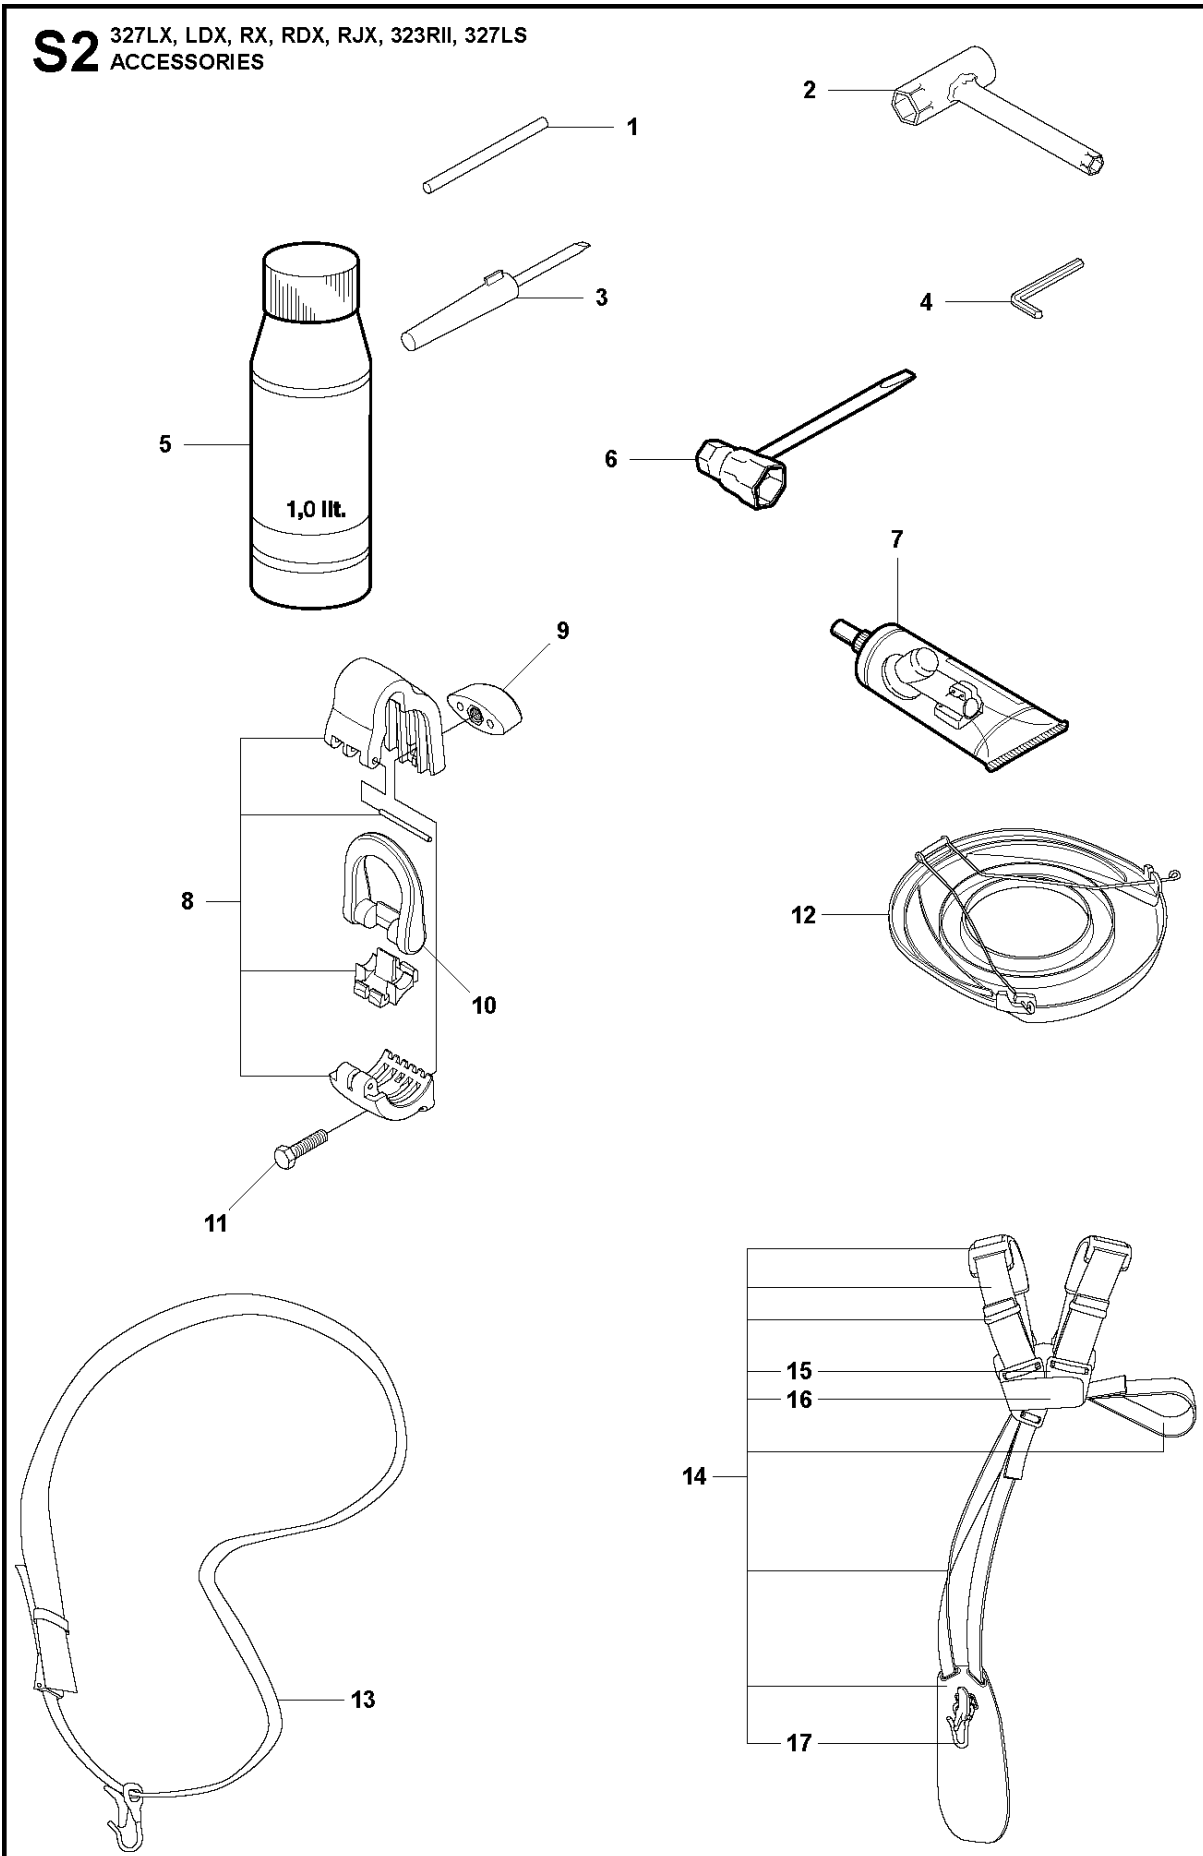

SPARE PARTS LIST

BRUSHCUTTERS/CLEARING SAWS

327 RX, from 2012-01 -

S2 327LX, LDX, RX, RDX, RJX, 323R11, 327LS
ACCESSORIES

ACCESSORIES

327 RX, from 2012-01 -

Ref	Part No	Description	Remark	QTY	KIT
1	502 28 59-01	STOP		1	
2	502 11 46-02	SOCKET WRENCH		1	
3	501 60 02-03	SCREWDRIVER		1	
4	502 21 58-01	L-NYCKEL		1	
5	531 00 92-48	FILTER OIL		1	
6	501 69 17-01	COMBINATION WRENCH		1	
7	503 97 64-01	GREASE		1	
8	537 35 36-01	LOOP		1	
9	537 13 04-02	KNOB		1	
10	537 35 01-01	LOOP		1	
11	725 23 31-51	SCREW		1	
12	537 31 29-01	SAW BLADE GUARD	200-275 mm	1	
13	537 21 62-01	HARNESS		1	
13	537 21 62-02	HARNESS	USA	1	
14	537 21 63-01	HARNESS		1	
14	537 21 63-02	HARNESS	USA	1	
15	503 73 40-01	FRONT PIECE		1	14
16	503 73 41-02	FRONT PIECE		1	14
17	502 02 28-02	WELT HOOK		1	14