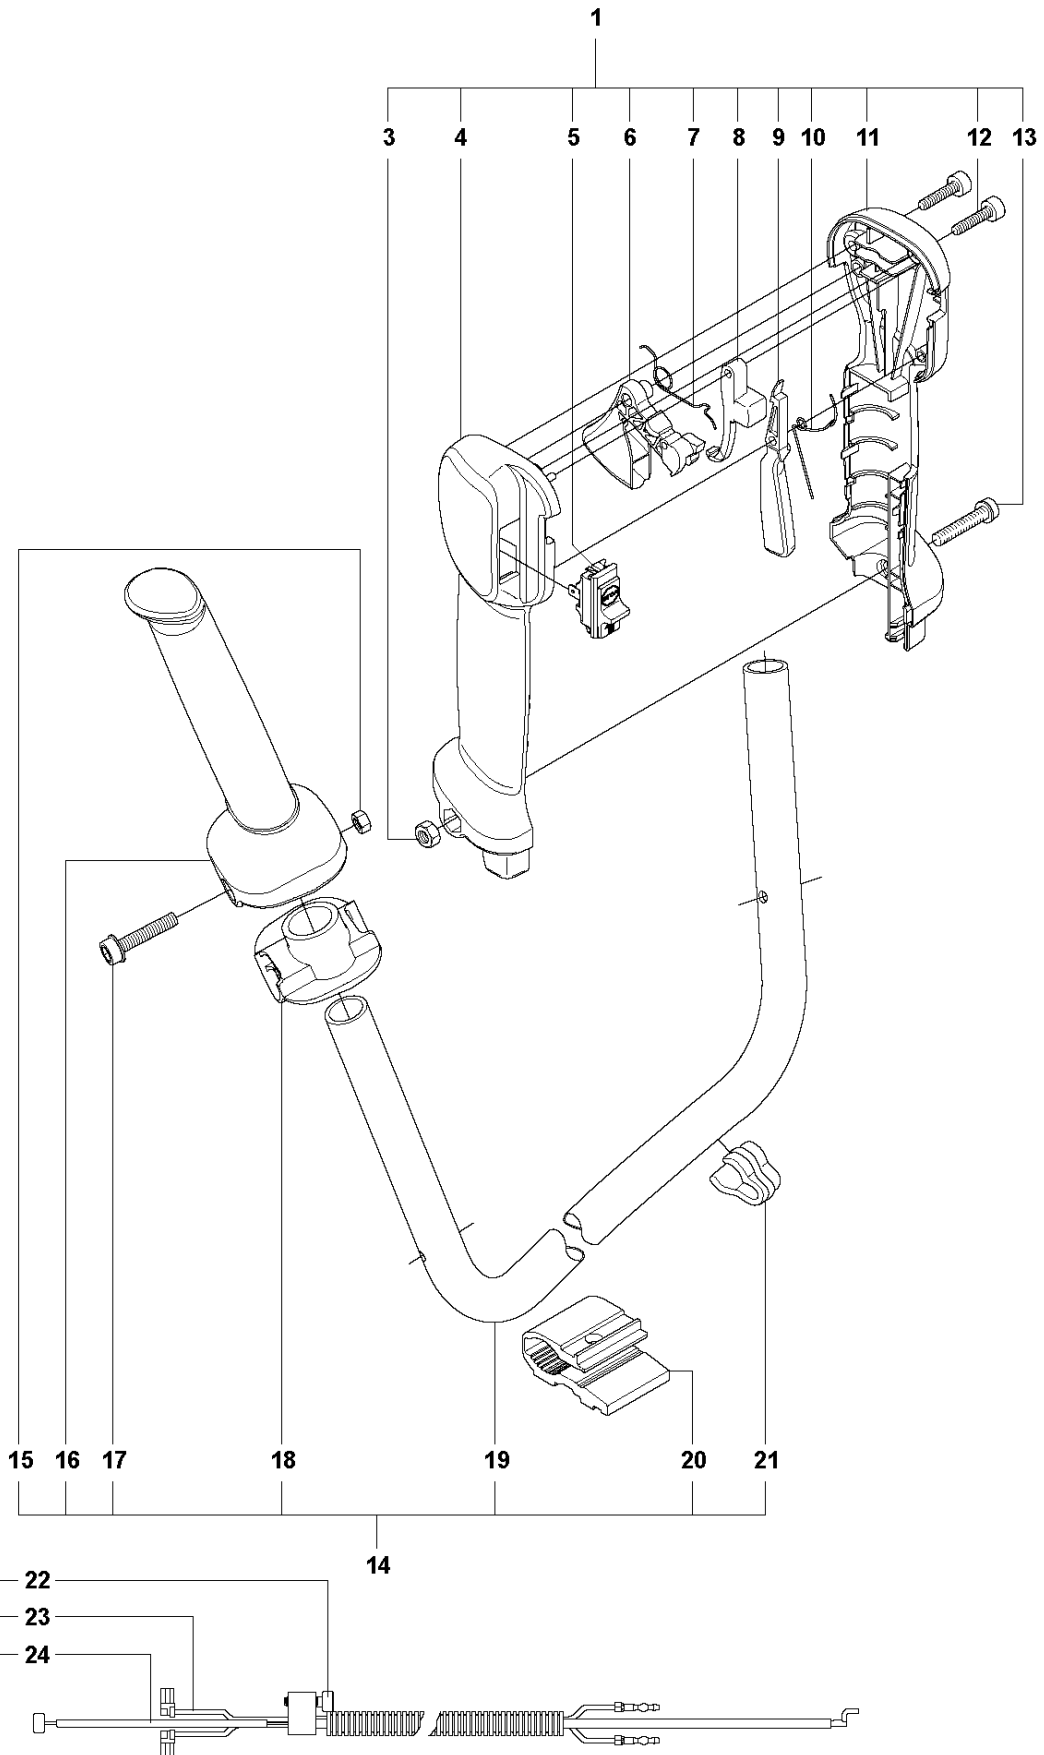

F 323RII, 327Rx, 327RDX
THROTTLE CONTROLS & HANDLE BAR

HANDLE & CONTROLS

327 RX, from 2012-01 -

Ref	Part No	Description	Remark	QTY	KIT
1	537 42 45-13	HANDLE SYSTEM		1	
2	502 65 41-01	WIRING		1	
3	503 22 10-13	HEXAGON NUT		1	1
4	537 16 02-02	HANDLE HALF		1	1
5	537 41 90-01	SWITCH		1	1
6	506 49 77-01	THROTTLE CONTROL		1	9
7	537 17 42-01	SPRING THROTTLE TRIG		1	1
8	537 16 07-01	STARTER THROTTLE LOC		1	1
9	506 49 77-01	THROTTLE CONTROL		1	1,6
10	537 17 43-01	SPRING		1	1
11	537 16 03-02	HANDLE HALF	27RX	1	1
12	503 21 66-18	SCREW IH SCT		2	1
13	503 20 07-35	SCREW IH SCFM		1	1
14	503 72 43-09	HANDLEBAR		1	
15	731 23 14-01	HEXAGON NUT		1	14
16	537 17 28-01	HANDLE		1	14
17	503 20 02-45	SCREW IH SCFM		1	14
18	537 17 29-01	COVER		1	14
19	537 36 00-01	HANDLEBAR	Low (327Rx, 327RDx	1	14
20	544 02 09-01	CLIP		1	14
21	502 21 12-01	STAPLE		1	14
22	503 21 66-18	SCREW IH SCT		1	2
23	502 53 16-02	SHORT CIRCUIT CABLE		1	2
24	537 17 39-01	THROTTLE WIRE ASSY		1	2