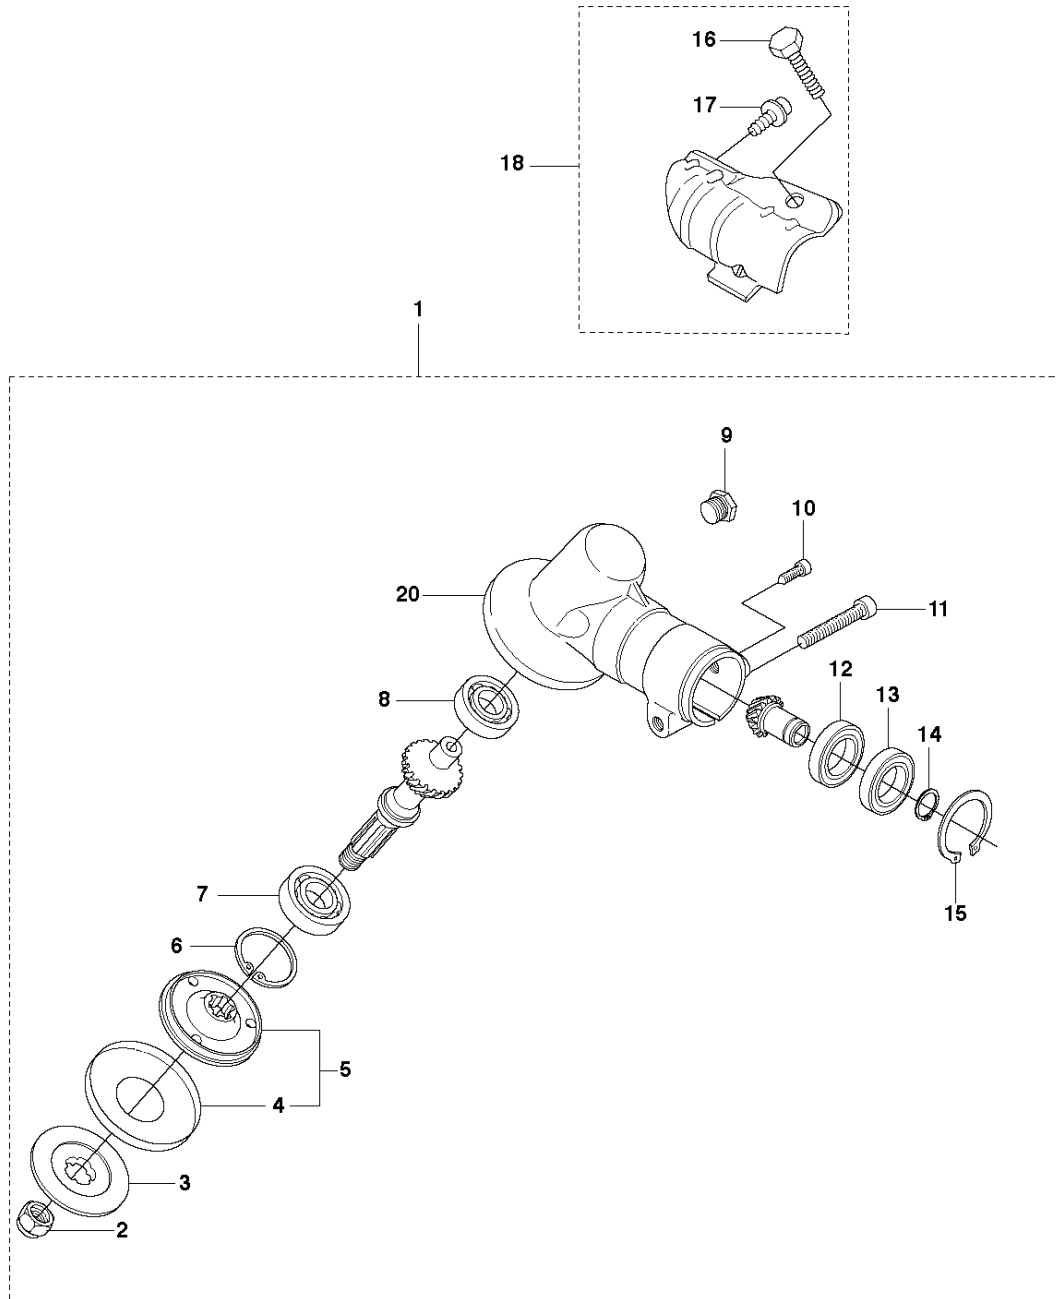

A 327LS, LX, LDX, RX, RDX, RJX, 323R11
BEVEL GEAR

BEVEL GEAR

327 RX, from 2012-01 -

Ref	Part No	Description	Remark	QTY	KIT
1	537 19 92-02	BEVEL GEAR ASSY		1	
2	503 85 63-01	NUT		1	1
3	537 28 56-01	SUPPORT FLANGE		1	1
4	537 29 26-01	CUP		1	1
5	537 23 49-01	DRIVER ASSY		1	1
6	735 31 28-10	CIRCLIP		1	1
7	503 25 24-01	BALL BEARING		1	1
8	738 21 98-00	BALL BEARING		1	1
9	503 20 15-01	SCREW IHHM		1	1
10	503 20 14-12	SCREW IHSCFMO		1	1
11	503 20 07-25	SCREW IHSCFM		1	1
12	738 21 99-00	BALL BEARING		1	1
13	738 21 99-02	BALL BEARING		1	1
14	735 31 11-00	CIRCLIP		1	1
15	735 31 25-10	CIRCLIP		1	1
16	725 23 70-51	SCREW		1	18
17	503 20 07-12	SCREW IHSCFM		1	18
18	574 30 69-01	CLAMP	Captive screws	1	
20	537 33 37-01	GEAR HOUSING		1