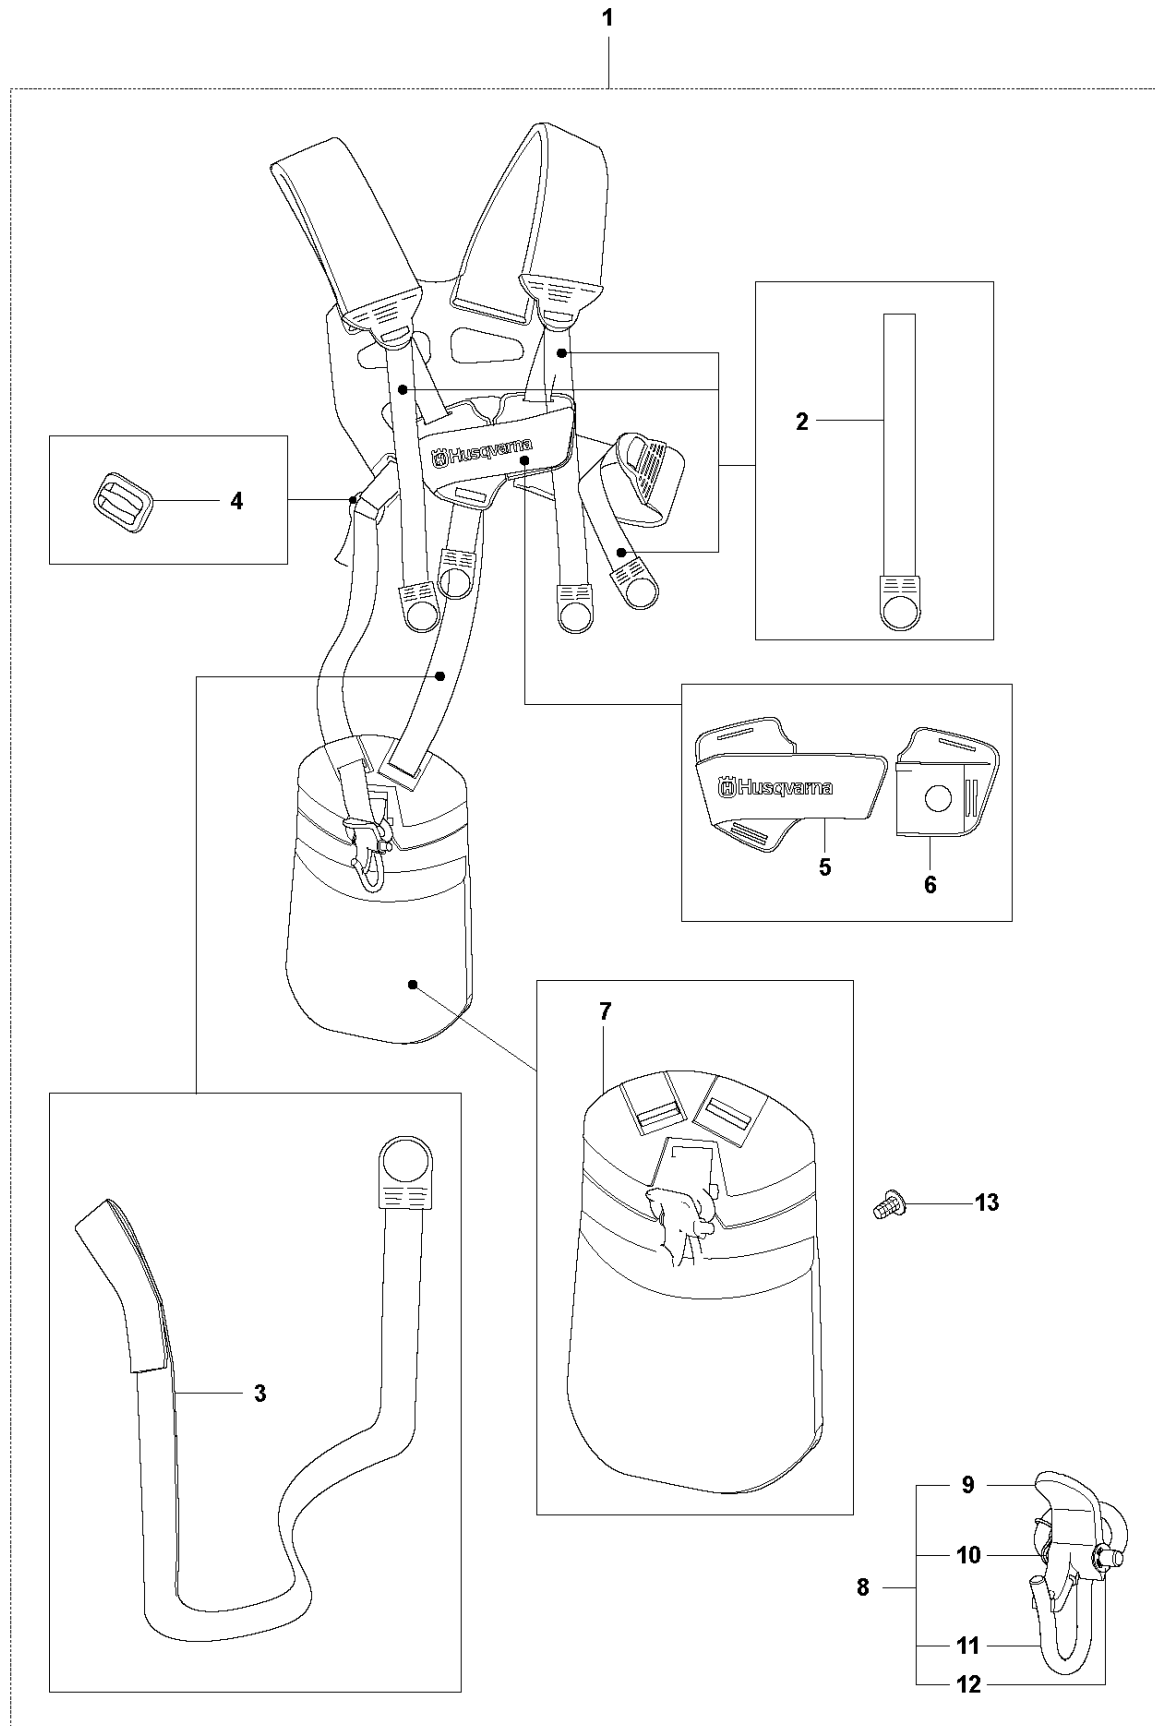

T Duo Balance
HARNESS

HARNESS

327 RX, from 2012-01 -

Ref	Part No	Description	Remark	QTY KIT	
1	537 27 57-01	HARNESS		1	
1	537 27 57-03	HARNESS	US	1	1
2	503 99 61-01	HARNESS		3	1
3	503 99 61-03	BAND		1	1
4	537 11 35-01	RETAINER		1	1
5	537 28 84-01	FRONT PIECE		1	1
6	537 28 83-01	FRONT PIECE		1	1
7	537 27 59-01	HIP PAD		1	1
8	502 02 28-01	HARNESS		1	1
9	502 02 30-02	HARNESS		1	1,8
10	586 34 10-01	SPRING		1	1,8
11	502 02 29-02	HARNESS		1	1,8
12	735 31 09-20	HARNESS		1	1,8
13	537 17 54-01	HARNESS		3	1