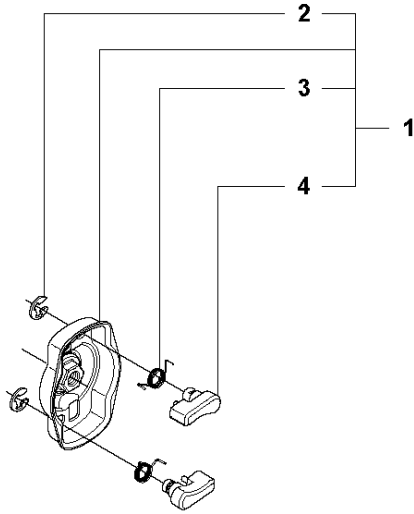

K3 327LX, LDX, RX, RDX, RJX, 323RII STARTER

STARTER

327 RX, from 2012-01 -

Ref	Part No	Description	Remark	QTY KIT	
1	503 87 33-05	BRIDGE		1	
2	735 31 08-20	E-CLIP		2	1
3	503 87 36-01	SPRING		1	1
4	503 87 35-02	STARTER PAWL		2	1
5	503 85 28-06	STARTER ASSY		1	
6	503 21 77-16	SCREW IH SCT		1	5
7	503 96 49-01	STARTER PULLEY		1	5
8	537 37 93-02	SPACING SLEEVE		2	5
9	503 85 89-01	STARTER CORD		1	5
10	537 00 84-01	STARTER HANDLE		1	5
11	503 85 87-02	STARTER HOUSING		1	5
12	537 37 93-02	SPACING SLEEVE		1	5
13	503 20 03-16	SCREW IHSCFM	M5x16	1	
14	503 21 66-18	SCREW IH SCT		2	
15	503 20 14-12	SCREW IHSCFMO	M5x12	1	
16	537 03 41-01	PROTECTIVE PLATE		1	
17	537 35 34-56	LABEL	327LDx	1	
18	537 35 34-57	LABEL	327RJx	1	
19	537 35 34-58	LABEL	323RII	1	
20	537 35 34-59	LABEL	327Rx	1	
21	537 35 34-60	LABEL	327RDx	1