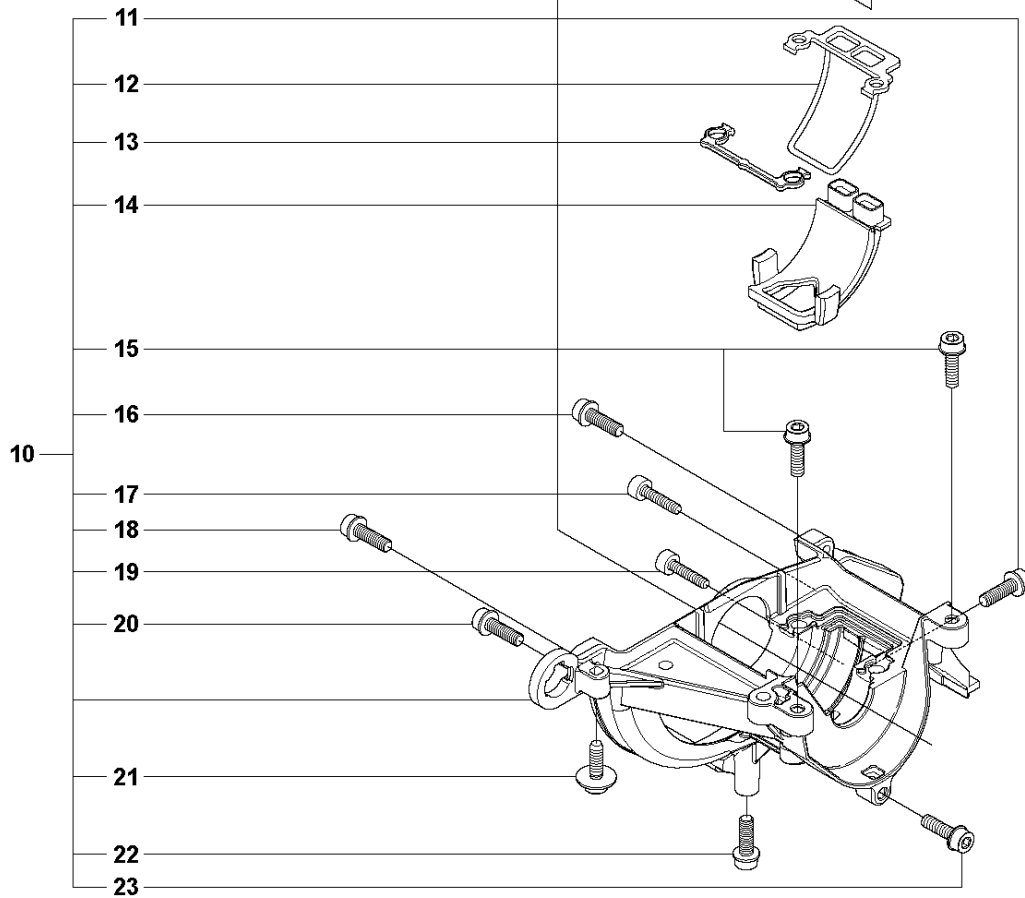

P 327LS, LX, LDX, RX, RDX, RJX, 323RII
CRANK CASE

CRANKCASE

327 RX, from 2012-01 -

Ref	Part No	Description	Remark	QTY	KIT
1	537 30 96-01	COMPRESSION SLEEVE		1	
2	503 21 68-25	SCREW IHSCFT		1	1
3	503 21 68-25	SCREW IHSCFT		1	1
4	537 04 12-09	CLUTCH COVER		1	
5	537 42 50-01	PROTECTIVE PLATE		1	4
6	503 20 03-16	SCREW IHSCFM	M5x16	1	4
7	537 07 36-01	SPRING		1	
8	503 25 05-01	BALL BEARING		1	4
9	537 33 67-01	CIRCLIP		1	4
10	537 08 52-03	CRANKCASE		1	
11	503 20 03-16	SCREW IHSCFM		1	10
12	537 06 69-01	GASKET CRANKCASE		1	10
13	537 08 85-01	GASKET		1	10
14	537 06 68-01	INSERT CRANKCASE		1	10
15	503 20 03-16	SCREW IHSCFM		1	10
16	503 20 03-16	SCREW IHSCFM		1	10
17	503 21 66-18	SCREW IHSCFT		1	10
18	503 20 03-16	SCREW IHSCFM		1	10
19	503 21 66-18	SCREW IHSCFT		1	10
20	503 20 03-16	SCREW IHSCFM		1	10
21	503 21 77-16	SCREW IHSCFT		1	10
22	503 20 14-12	SCREW IHSCFMO	M5x12	1	10
23	503 20 03-16	SCREW IHSCFM		1	10