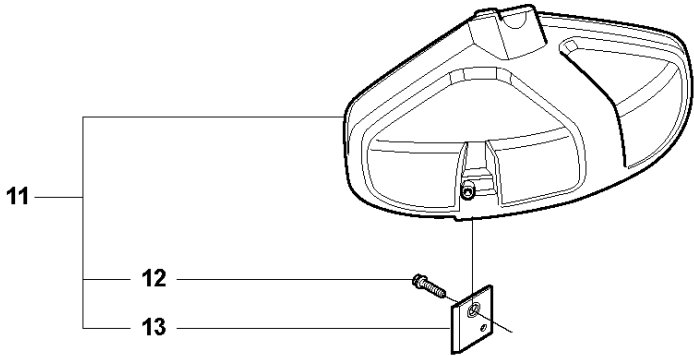

S 327LS, LX, LDX, RX, RDX, RJX, 323RII
ACCESSORIES

ACCESSORIES

327 RX, from 2012-01 -

Ref	Part No	Description	Remark	QTY KIT	
1	544 04 42-10	ACCESSORY BAG	Captive screws 323RII, 327Rx	1	
2	573 99 43-04	SCREW IHSCFMO	Captive screws	2	1
3	574 56 80-01	CLAMP	Captive screws	1	1
4	537 29 34-01	ADAPTER		1	1
5	574 56 49-02	BLADE GUARD	Captive screws	1	1
6	503 20 03-16	SCREW IHSCFM	Captive screws	4	1
7	574 03 95-01	LOCKING NUT	Captive screws	4	1
8	503 97 71-01	TRIMMER GUARD	327Lx, 327LDx	1	
9	503 21 07-16	SCREW IH SCT		1	8
10	503 79 88-01	BLADE		1	8
11	503 93 42-02	COMBI GUARD	323RII, 327Rx	1	
12	503 21 07-16	SCREW IH SCT		1	11
13	503 79 88-01	BLADE		1	11