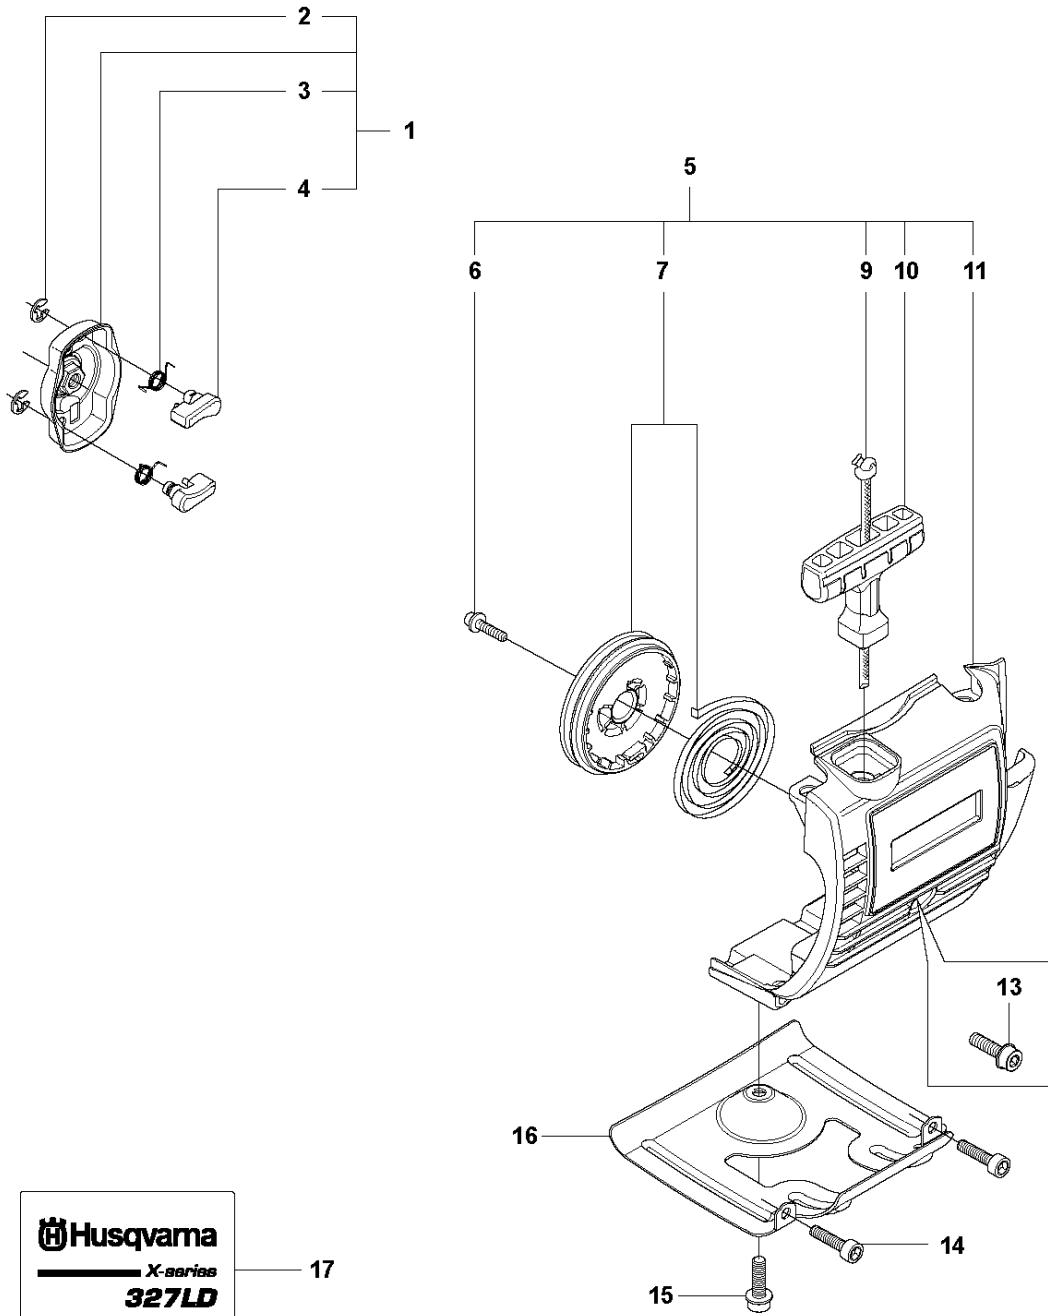

K4 327LX, LDX, RX, RDX, RJX, 323RII
STARTER

Husqvarna
X-series
327LD
PAT. PEND. E-tech II

Husqvarna
X-series
327RJ
PAT. PEND. E-tech II

Husqvarna
323II
PAT. PEND. E-tech II

Husqvarna
X-series
327R
PAT. PEND. E-tech II

Husqvarna
X-series
327RD
PAT. PEND. E-tech II

STARTER

327 RX, from 2012-01 -

Ref	Part No	Description	Remark	QTY	KIT
1	503 87 33-05	BRIDGE		1	
2	735 31 08-20	E-CLIP		2	1
3	503 87 36-01	SPRING		1	1
4	503 87 35-02	STARTER PAWL		2	1
5	503 85 28-07	STARTER ASSY	Captive screws	1	
6	503 21 77-16	SCREW IH SCT		1	5
7	503 96 49-01	STARTER PULLEY		1	5
9	503 85 89-01	STARTER CORD		1	5
10	537 00 84-01	STARTER HANDLE		1	5
11	503 85 87-03	STARTER HOUSING	Captive screws	1	5
13	574 47 70-03	SCREW IH SCFMO	Captive screws M5x16	1	5
14	503 21 66-18	SCREW IH SCT		2	
15	503 20 14-12	SCREW IH SCFMO	M5x12	1	
16	537 03 41-01	PROTECTIVE PLATE		1	
17	537 35 34-56	LABEL	327LDx	1	
18	537 35 34-57	LABEL	327RJx	1	
19	537 35 34-58	LABEL	323RII	1	
20	537 35 34-59	LABEL	327Rx	1	
21	537 35 34-60	LABEL	327RDx	1