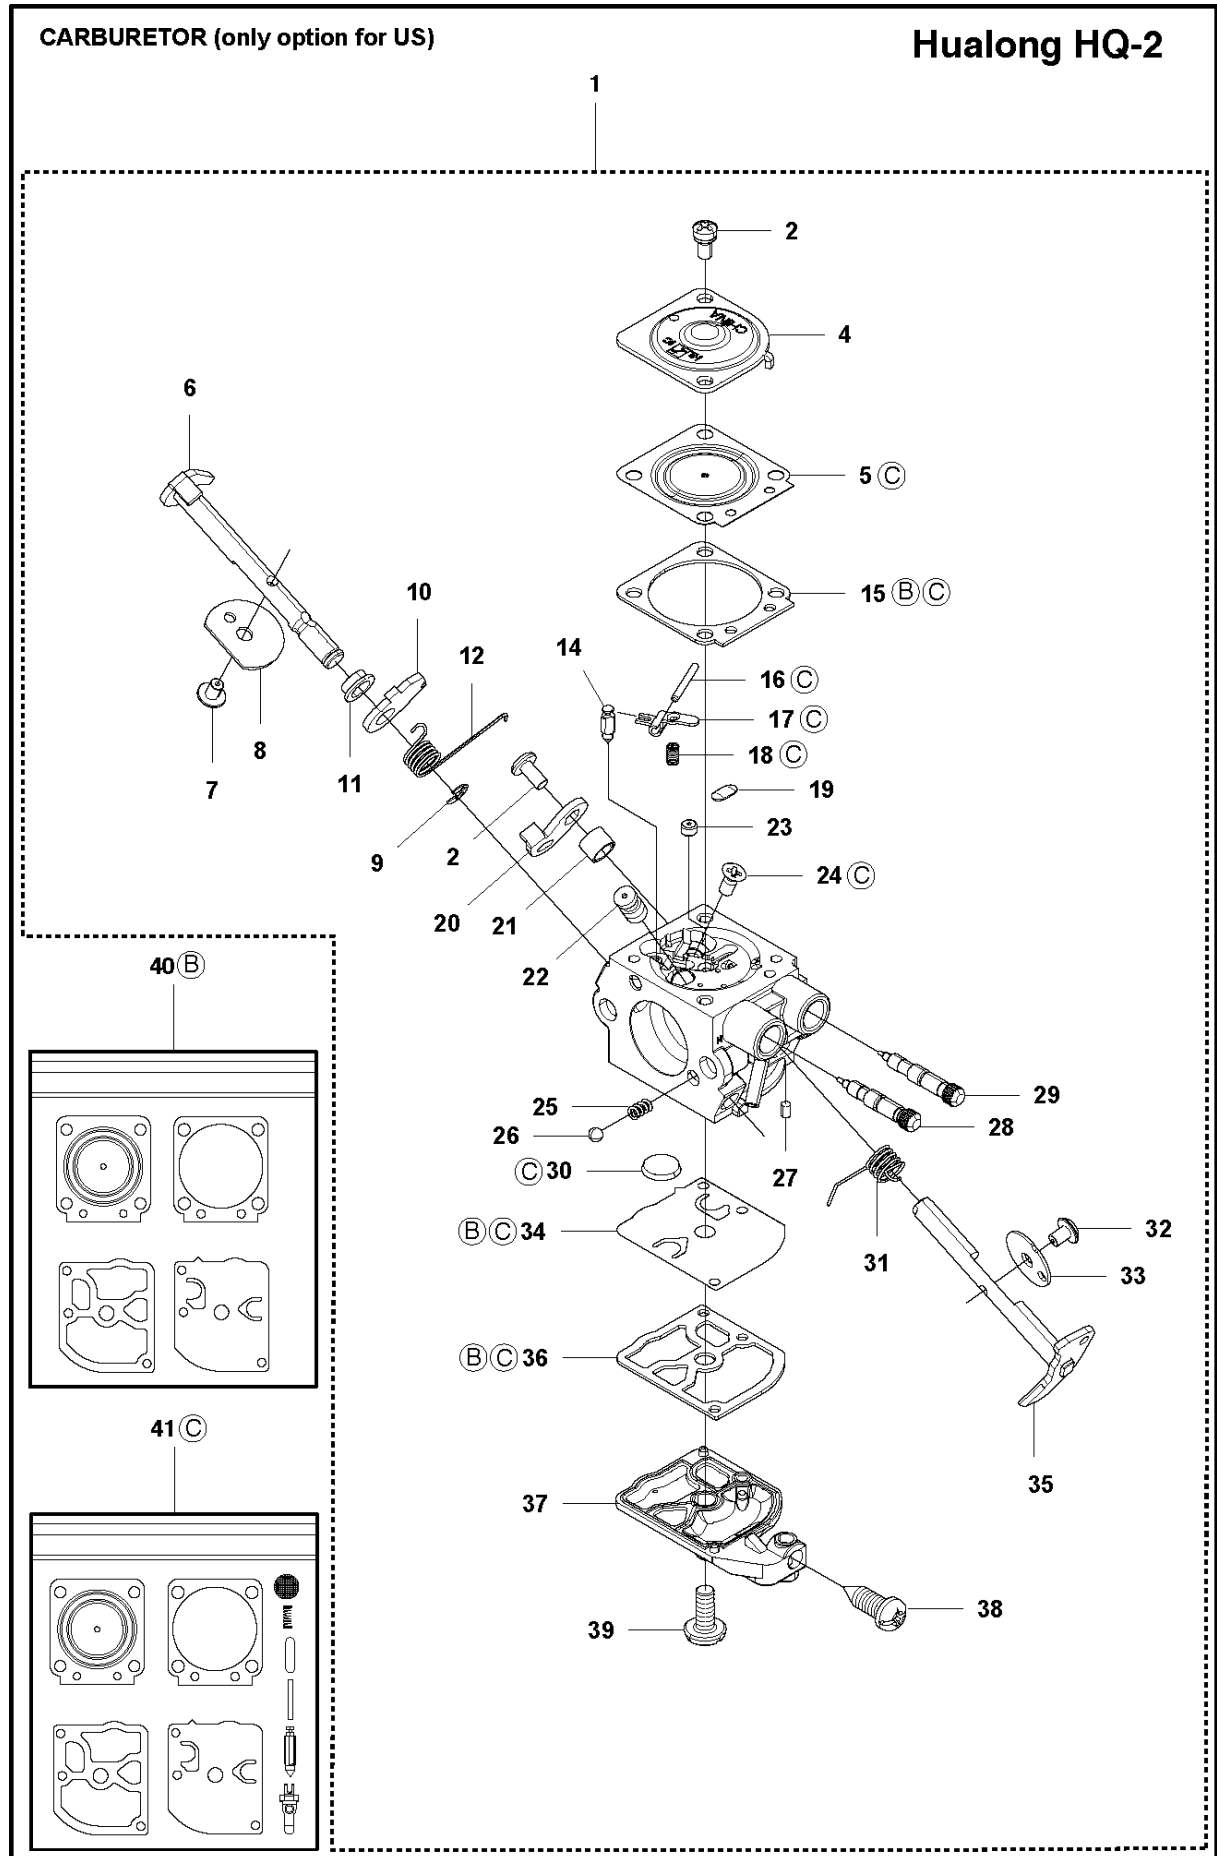

SPARE PARTS LIST

BRUSHCUTTERS/CLEARING SAWS

327 RX, from 2012-01 -

S2 327LX, LDX, RX, RDX, RJX, 323R11, 327LS
ACCESSORIES

ACCESSORIES

327 RX, from 2012-01 -

Ref	Part No	Description	Remark	QTY	KIT
1	502 28 59-01	STOP		1	
2	502 11 46-02	SOCKET WRENCH		1	
3	501 60 02-03	SCREWDRIVER		1	
4	502 21 58-01	L-NYCKEL		1	
5	531 00 92-48	FILTER OIL		1	
6	501 69 17-01	COMBINATION WRENCH		1	
7	503 97 64-01	GREASE		1	
8	537 35 36-01	LOOP		1	
9	537 13 04-02	KNOB		1	
10	537 35 01-01	LOOP		1	
11	725 23 31-51	SCREW		1	
12	537 31 29-01	SAW BLADE GUARD	200-275 mm	1	
13	537 21 62-01	HARNESS		1	
13	537 21 62-02	HARNESS	USA	1	
14	537 21 63-01	HARNESS		1	
14	537 21 63-02	HARNESS	USA	1	
15	503 73 40-01	FRONT PIECE		1	14
16	503 73 41-02	FRONT PIECE		1	14
17	502 02 28-02	WELT HOOK		1	14

CARBURETOR

327 RX, from 2012-01 -

Ref	Part No	Description	Remark	QTY	KIT
1	576 01 98-01	CARBURETTOR	Hualong HQ-2, only option for US	1	
2	576 02 42-01	SCREW		2	1
4	576 02 36-01	COVER		1	1
5	576 02 24-01	DIAPHRAGM ASSY		1	1
6	576 02 30-01	SHAFT ASSY		1	1
7	576 02 41-01	SCREW		1	1
8	576 02 32-01	CHOKE		1	1
9	576 02 48-01	E-CLIP		1	1
10	576 02 31-01	LEVER		1	1
11	576 02 35-01	BUSHING		1	1
12	576 02 33-01	SPRING		1	1
14	576 02 01-01	VALVE		1	1
15	576 02 37-01	GASKET		1	1
16	576 02 03-01	PIN		1	1
17	576 02 04-01	LEVER		1	1
18	576 02 05-01	SPRING		1	1
19	576 02 06-01	PLUG		1	1
20	576 02 28-01	LEVER		1	1
21	576 02 29-01	BUSHING		1	1
22	576 02 07-01	MAIN NOZZLE		1	1
23	576 02 08-01	CHECK VALVE		1	1
24	576 02 43-01	SCREW		1	1
25	576 02 34-01	SPRING		1	1
26	576 02 47-01	BALL		1	1
27	576 02 23-01	BAR		1	1
28	576 02 10-01	NEEDLE		1	1
29	576 02 11-01	NEEDLE		1	1
30	576 02 15-01	SCREEN		1	1
31	576 02 27-01	SPRING		1	1
32	576 02 40-01	SCREW		1	1
33	576 02 26-01	THROTTLE		1	1
34	576 02 39-01	DIAPHRAGM PUMP		1	1
35	576 02 25-01	SHAFT ASSY		1	1
36	576 02 38-01	GASKET		1	1
37	576 02 20-01	COVER		1	1
38	576 02 22-01	SCREW		1	1
39	576 02 44-01	SCREW		1	1
40	581 74 35-01	GASKET KIT		1	1
41	581 74 37-01	REPAIR KIT		1	1