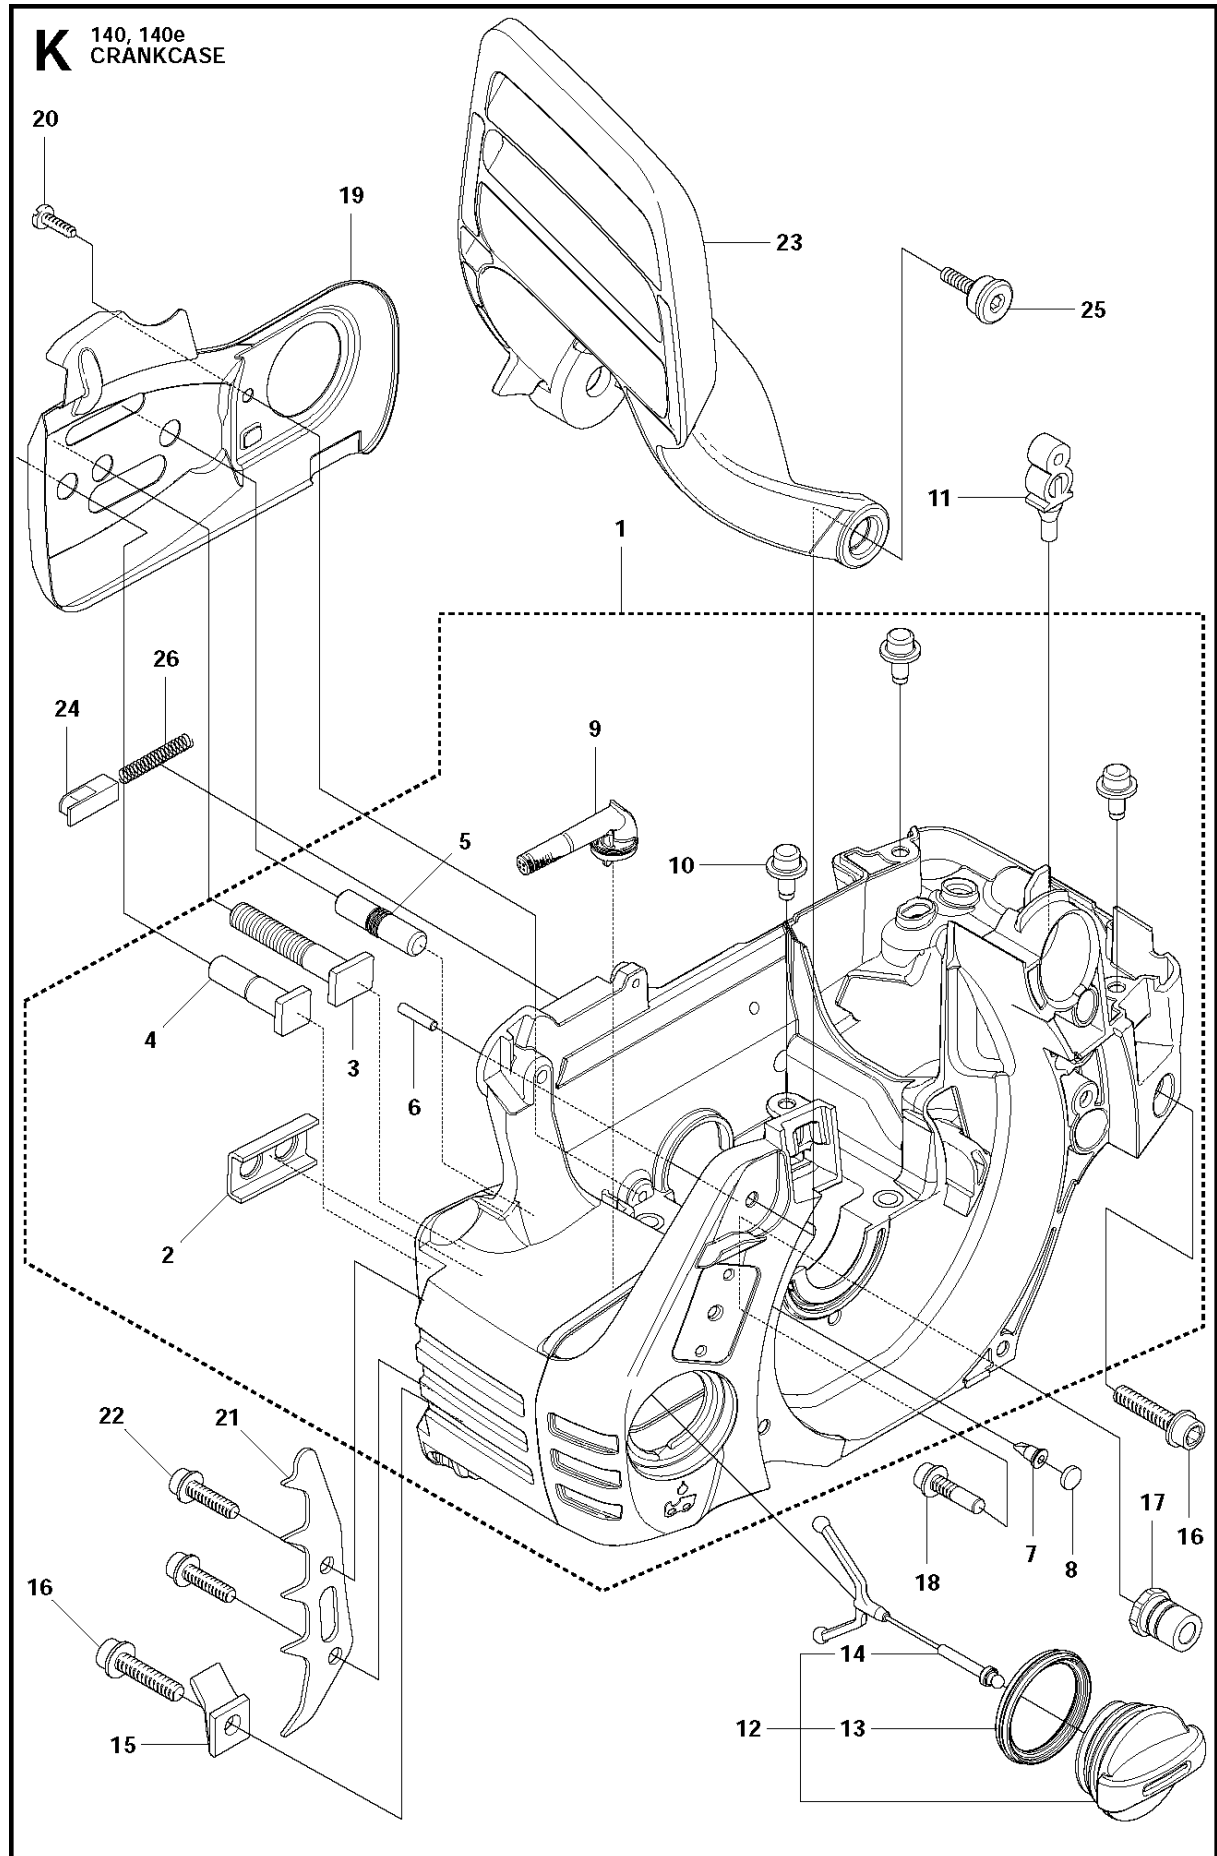

CRANKCASE

140 from 2012-01 -

Ref	Part No	Description	Remark	QTY	KIT
1	544 93 25-03	CRANKCASE ASSY		1	
2	503 87 58-02	STIFFENING PLATE		1	1
3	503 87 54-02	BAR BOLT		1	1
4	537 33 46-01	BAR BOLT		1	1
5	544 03 64-01	BAR BOLT		1	1
6	503 24 09-05	NEEDLE ROLLER		1	1
7	530 02 61-19	CHECK VALVE		1	1
8	537 40 35-01	FILTER		1	1
9	544 08 33-01	OIL SCREEN		1	1
10	544 33 16-01	GUIDE PIN		3	1
11	503 86 93-01	CARBURETTOR		1	
12	544 11 12-01	TANK CAP ASSY		1	
13	537 21 50-01	SEALING		1	12
14	503 57 89-01	HOLDER		1	12
15	503 88 63-01	PIN		1	
16	503 21 88-76	SCREW IHSC T		2	
17	501 00 76-01	LATERAL SUPPORT		1	
18	503 21 51-03	SCREW IHSC T		1	
19	544 28 46-01	CHAIN GUIDE PLATE		1	
20	503 21 70-10	SCREW CCRPANT		1	
21	544 28 65-01	INDRE BARKSTØD		1	
22	503 21 75-20	SCREW IHSCFT		2	
23	544 25 15-01	HAND GUARD		1	
24	503 89 24-01	LOCK		1	
25	503 89 30-01	SCREW		2	
26	503 43 65-01	POSITION SPRING		1