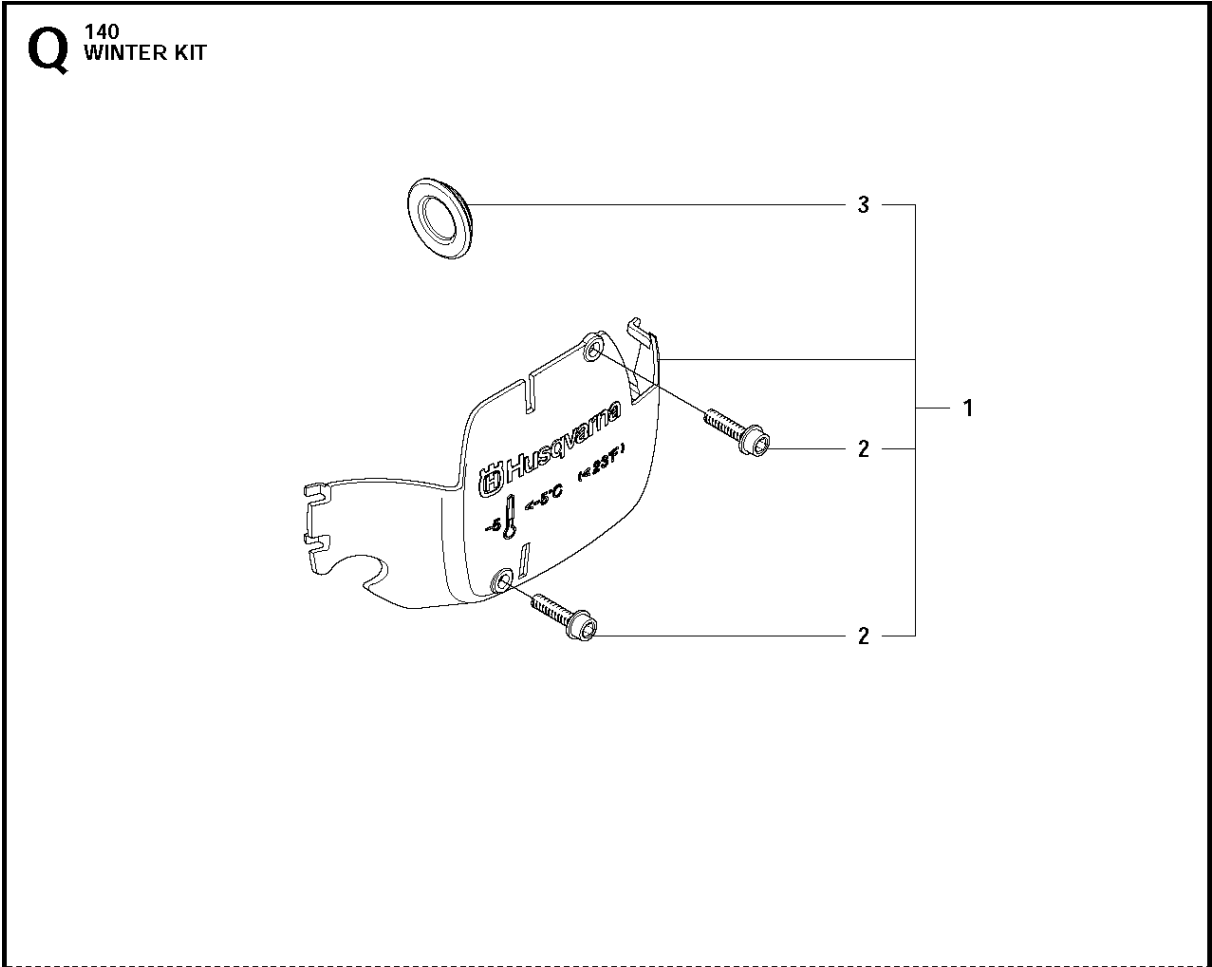

D2 140
STARTER

STARTER

140 from 2012-01 -

Ref	Part No	Description	Remark	QTY	KIT
1	504 59 70-02	STARTER ASSY		1	
2	504 59 69-01	STARTER		1	1
3	537 28 32-01	REINFORCEMENT SLEEVE		1	1, 2
4	540 05 75-02	SPRING CASSETTE ASSY		1	1
5	503 21 28-10	SCREW CCRPANT		2	1
6	504 59 71-01	STARTER PULLEY		1	1
7	503 21 77-16	SCREW IHSCT		1	1
8	505 30 51-25	STARTER CORD		1	1
9	537 23 25-01	STARTER HANDLE		1	1
10	503 21 73-21	SCREW		4	1
11	504 54 68-04	LABEL		1	
12	544 19 71-01	AIR CONDUCTOR		1	