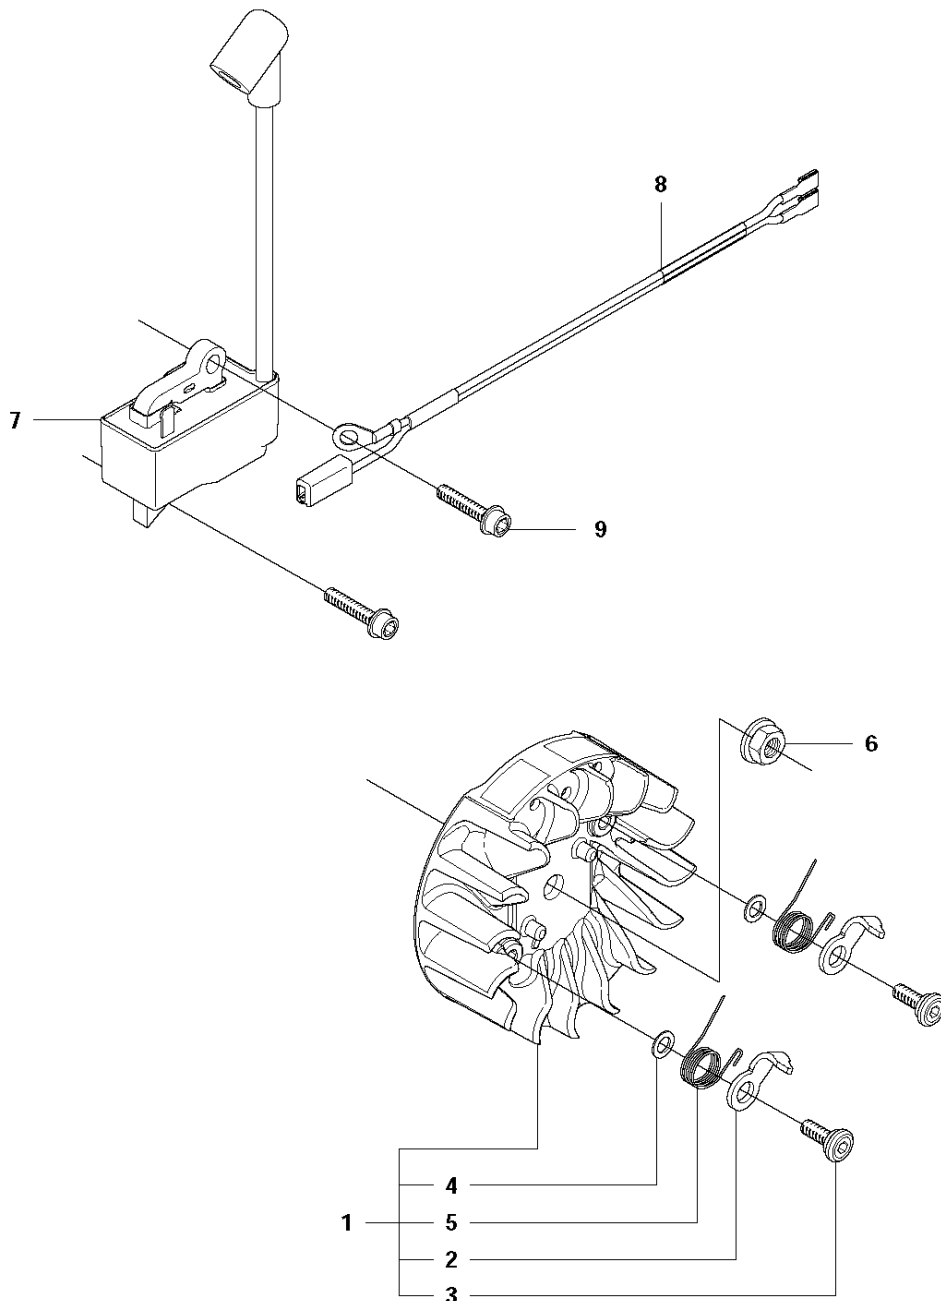

M 140, 140e
HANDLE

HANDLE

140 from 2012-01 -

Ref	Part No	Description	Remark	QTY KIT
1	544 28 40-01	FRONT HANDLE		1
2	503 21 88-76	SCREW IHST		3
3	503 89 83-01	ANTIVIBRATION ELEMENT		1

E 140, 140e
IGNITION SYSTEM