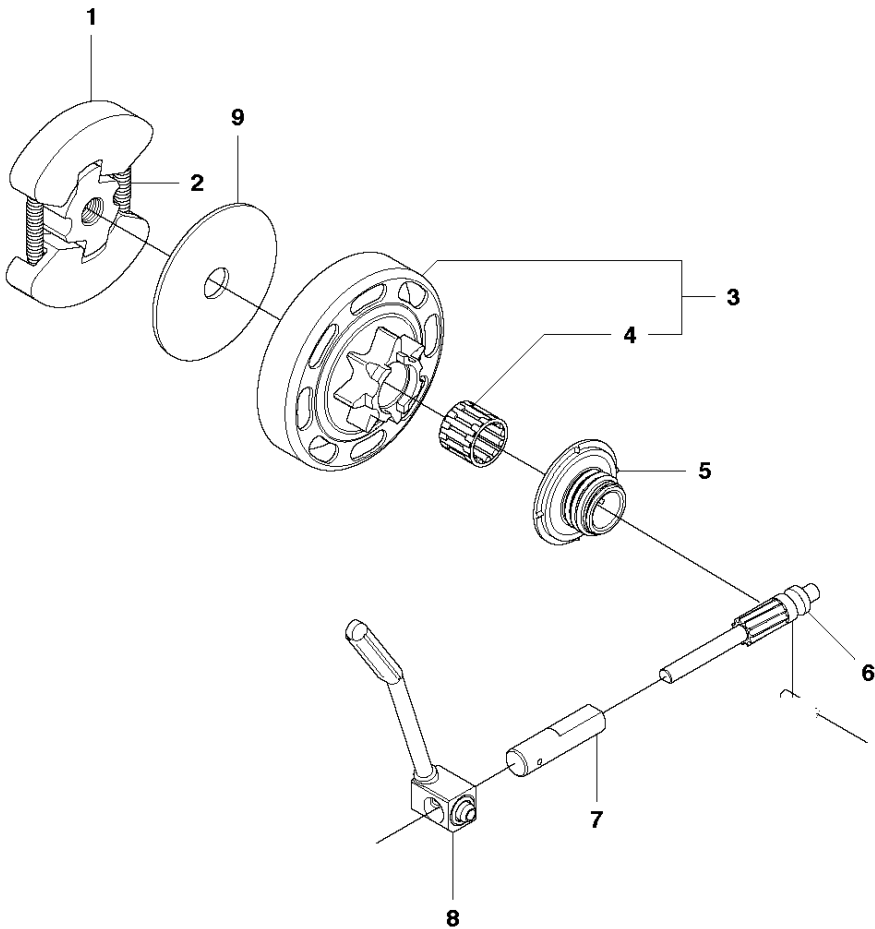

A2 140
CHAIN BRAKE & CLUTCH COVER

CHAIN BRAKE & CLUTCH COVER

140 from 2012-01 -

Ref	Part No	Description	Remark	QTY KIT	
1	501 38 82-01	CLUTCH COVER ASSY			
2	735 31 08-20	E-CLIP		1	1
3	537 28 66-01	PAWL		1	1
4	540 06 33-01	CHAIN GUIDE		1	1
5	537 01 74-01	BEARING SLEEVE		1	1
6	503 89 08-02	KNEE JOINT ASSY		1	1
7	505 89 26-01	BRAKE SPRING		1	1
8	503 85 52-01	GUIDE BUSHING		1	1
9	544 24 85-01	COVER LID		1	1
10	503 21 70-10	SCREW CCRPANT		7	1
11	544 25 31-01	WEAR PROTECTION		1	1
12	544 30 60-01	BRAKE BAND ASSY		1	1
13	503 89 29-01	PIN KNEE-JOINT		1	1
14	537 39 70-01	WORM SCREW		1	1
15	537 07 94-02	WORM WHEEL		1	1
16	740 48 07-02	O-RING		1	1
17	503 23 00-63	WASHER		1	1
18	544 37 68-01	LABEL		1	1
19	503 22 00-01	HEXAGON NUT		1	

B 140, 140e
CLUTCH & OIL PUMP

CLUTCH & OIL PUMP

140 from 2012-01 -

Ref	Part No	Description	Remark	QTY	KIT
1	530 01 49-49	CLUTCH		1	
2	530 09 41-88	SPRING		1	1
3	578 25 71-01	CLUTCH DRUM ASSY		1	
4	503 53 92-01	NEEDLE BEARING		1	3
5	544 21 24-02	WORM GEAR		1	
6	540 05 79-01	PUMP PISTON		1	
7	537 15 48-01	PUMP CYLINDER		1	
8	544 08 42-01	OIL HOSE		1	
9	530 01 56-11	WASHER		1	