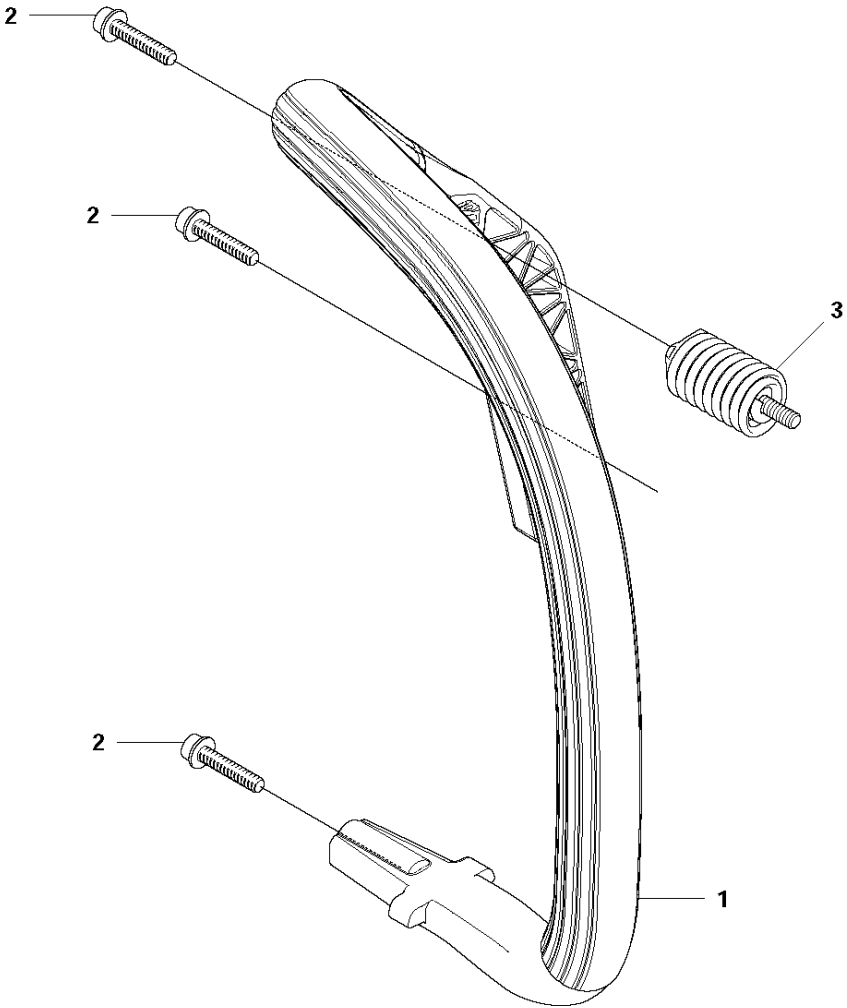

M 140, 140e
HANDLE

HANDLE

140 from 2012-01 -

Ref	Part No	Description	Remark	QTY KIT
1	544 28 40-01	FRONT HANDLE		1
2	503 21 88-76	SCREW IHST		3
3	503 89 83-01	ANTIVIBRATION ELEMENT		1