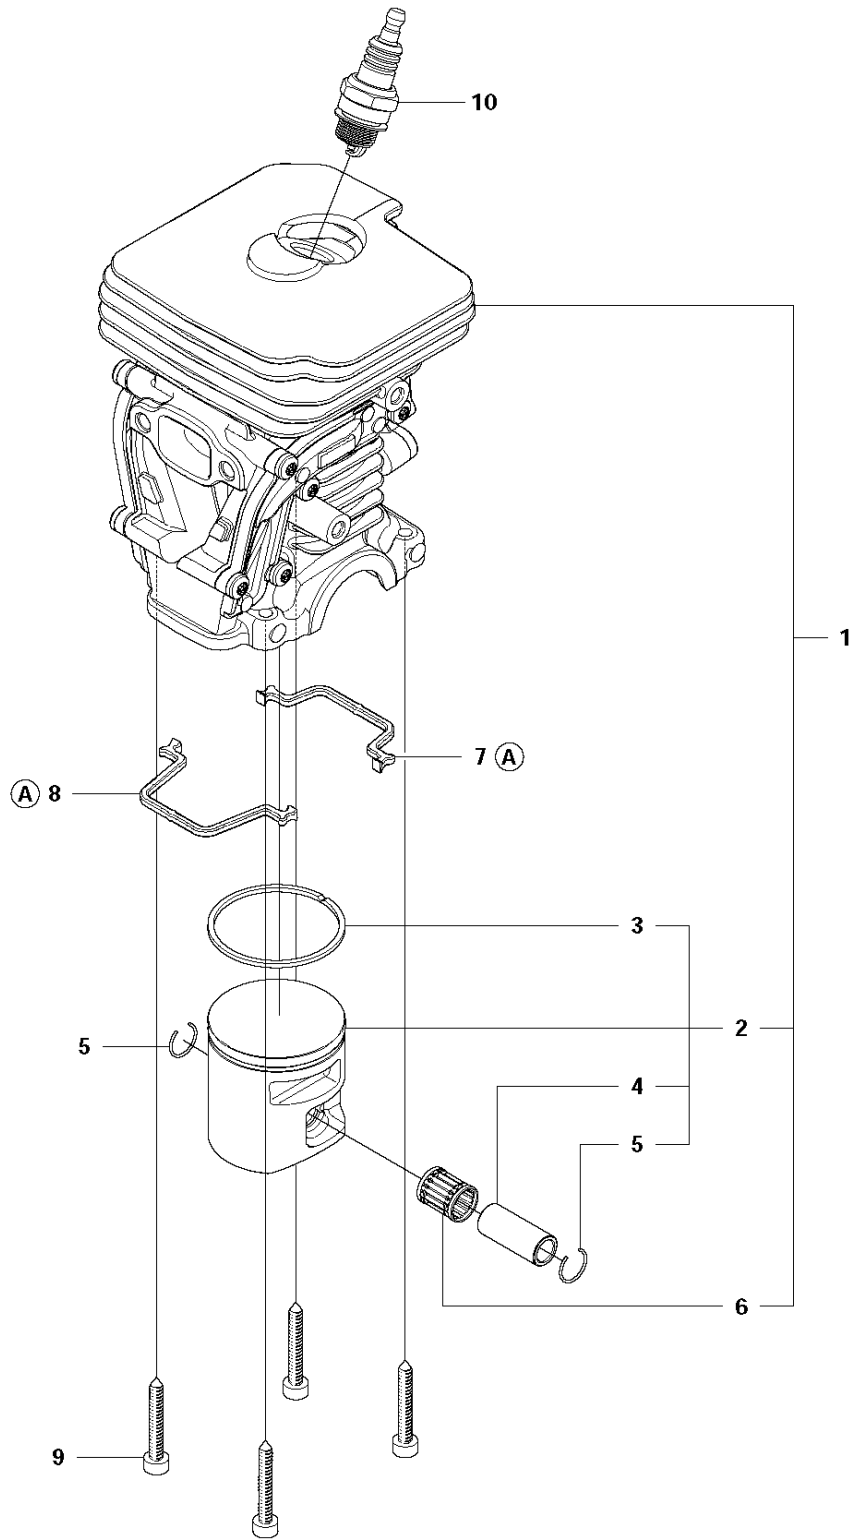

B 140, 140e
CLUTCH & OIL PUMP

CLUTCH & OIL PUMP

140 from 2012-01 -

Ref	Part No	Description	Remark	QTY	KIT
1	530 01 49-49	CLUTCH		1	
2	530 09 41-88	SPRING		1	1
3	578 25 71-01	CLUTCH DRUM ASSY		1	
4	503 53 92-01	NEEDLE BEARING		1	3
5	544 21 24-02	WORM GEAR		1	
6	540 05 79-01	PUMP PISTON		1	
7	537 15 48-01	PUMP CYLINDER		1	
8	544 08 42-01	OIL HOSE		1	
9	530 01 56-11	WASHER		1	

CRANKCASE

140 from 2012-01 -

Ref	Part No	Description	Remark	QTY	KIT
1	544 93 25-03	CRANKCASE ASSY		1	
2	503 87 58-02	STIFFENING PLATE		1	1
3	503 87 54-02	BAR BOLT		1	1
4	537 33 46-01	BAR BOLT		1	1
5	544 03 64-01	BAR BOLT		1	1
6	503 24 09-05	NEEDLE ROLLER		1	1
7	530 02 61-19	CHECK VALVE		1	1
8	537 40 35-01	FILTER		1	1
9	544 08 33-01	OIL SCREEN		1	1
10	544 33 16-01	GUIDE PIN		3	1
11	503 86 93-01	CARBURETTOR		1	
12	544 11 12-01	TANK CAP ASSY		1	
13	537 21 50-01	SEALING		1	12
14	503 57 89-01	HOLDER		1	12
15	503 88 63-01	PIN		1	
16	503 21 88-76	SCREW IHSC T		2	
17	501 00 76-01	LATERAL SUPPORT		1	
18	503 21 51-03	SCREW IHSC T		1	
19	544 28 46-01	CHAIN GUIDE PLATE		1	
20	503 21 70-10	SCREW CCRPANT		1	
21	544 28 65-01	INDRE BARKSTØD		1	
22	503 21 75-20	SCREW IHSCFT		2	
23	544 25 15-01	HAND GUARD		1	
24	503 89 24-01	LOCK		1	
25	503 89 30-01	SCREW		2	
26	503 43 65-01	POSITION SPRING		1	

C 140, 140e
CYLINDER COVER

CYLINDER COVER

140 from 2012-01 -

Ref	Part No	Description	Remark	QTY	KIT
1	504 79 02-01	CYLINDER COVER ASSY		1	
2	522 73 60-01	LABEL		1	1
3	503 89 47-01	SNAP		3	

H 140, 140e
CYLINDER PISTON

11
(A) 504 79 40-01
Set of gaskets

CYLINDER PISTON

140 from 2012-01 -

Ref	Part No	Description	Remark	QTY	KIT
1	504 73 51-03	CYLINDER		1	
2	502 62 50-02	PISTON ASSY		1	1
3	544 40 59-01	PISTON RING		1	2
4	544 40 60-01	PISTON PIN		1	2
5	737 44 10-00	SNAP RING		2	2
6	503 41 41-01	NEEDLE BEARING		1	1
7	544 39 60-01	GASKET		1	11
8	544 39 59-01	GASKET		1	11
9	725 53 33-55	SCREW IHSCM		4	
10	503 23 51-11	SPARK PLUG		1	
11	504 79 40-01	GASKET		1	