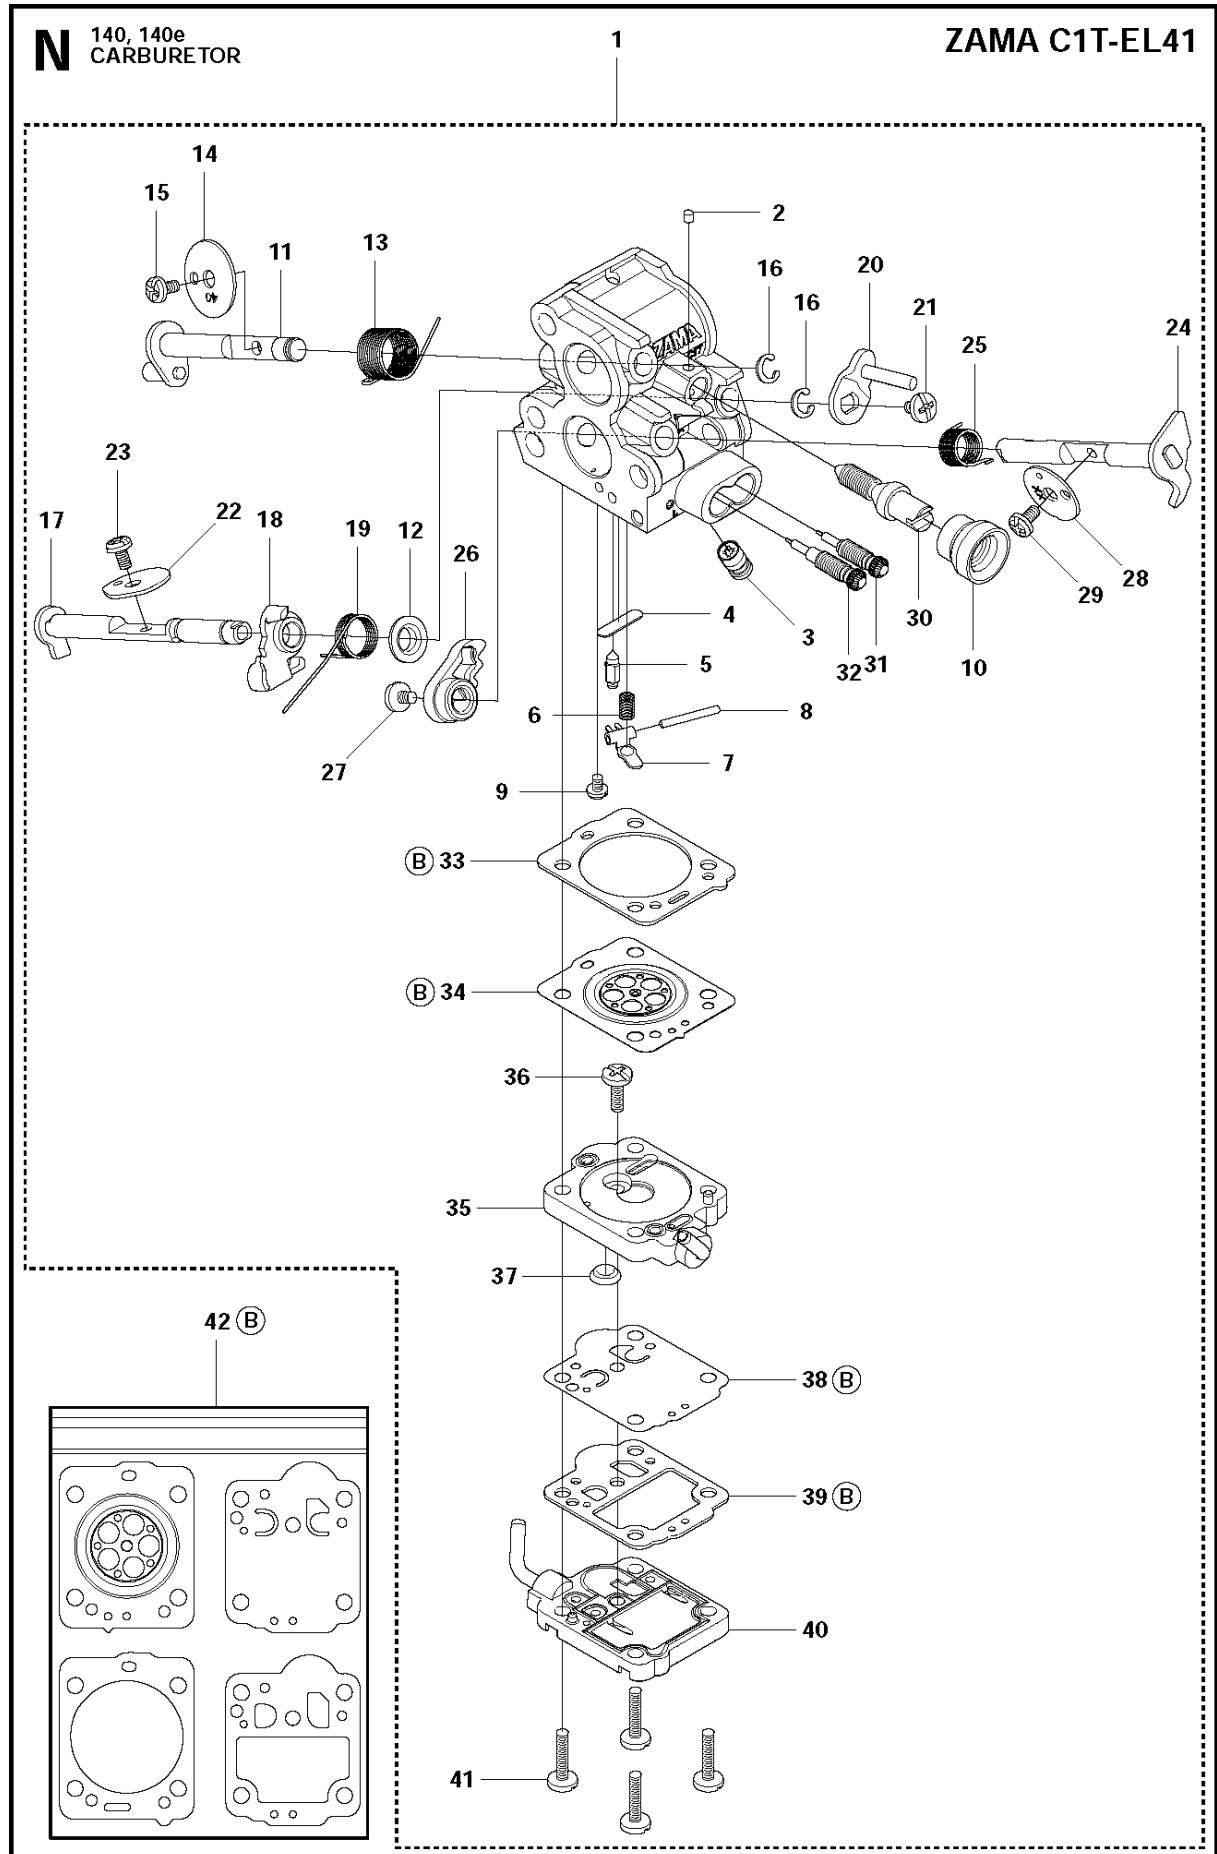

SPARE PARTS LIST

CHAIN SAWS

140 from 2012-01 -

P 140, 140e
ACCESSORIES

ACCESSORIES

140 from 2012-01 -

Ref	Part No	Description	Remark	QTY KIT
1	503 55 85-04	TOOL		1

CARBURETOR

140 from 2012-01 -

Ref	Part No	Description	Remark	QTY	KIT
1	506 45 05-01	CARBURETTOR		1	
2	503 48 11-01	PIECE		1	1
3	504 02 40-01	NOZZLE ASSY		1	1
4	503 53 56-01	PLUG WELCH		1	1
5	503 47 97-01	VALVE		1	1
6	537 02 03-01	SPRING		1	1
7	503 66 59-01	LEVER		1	1
8	503 48 00-01	PIN RETAINING SCREW		1	1
9	504 02 41-01	SCREW		1	1
10	505 53 52-01	HUB CAP		1	1
11	504 02 61-01	SHAFT ASSY		1	1
12	505 11 07-01	COLLAR		1	1
13	504 02 85-01	SPRING		1	1
14	504 02 75-01	VALVE		1	1
15	503 48 18-01	SCREW		2	1
16	504 02 67-01	CIRCLIP		2	1
17	504 02 62-01	SHAFT ASSY		1	1
18	540 05 37-01	LEVER		1	1
19	504 02 83-01	SPRING		1	1
20	504 02 63-01	LEVER		1	1
21	503 47 90-01	SCREW		2	1
22	504 02 74-01	VALVE		1	1
23	503 48 18-01	SCREW		2	1
24	504 02 60-01	SHAFT ASSY		1	1
25	504 02 84-01	SPRING		1	1
26	544 98 31-01	LEVER		1	1
27	503 47 90-01	SCREW		2	1
28	504 02 76-01	VALVE		1	1
29	503 47 92-01	SCREW		1	1
30	504 02 73-01	SCREW		1	1
31	504 90 92-01	SCREW		1	1
32	504 02 81-01	SCREW		1	1
33	504 02 43-01	GASKET		1	1, 42
34	504 02 45-01	DIAPHRAGM		1	1, 42
35	504 02 46-01	BODY		1	1
36	504 02 82-01	SCREW		1	1
37	504 02 50-01	STRAINER		1	1
38	504 02 56-01	DIAPHRAGM		1	1, 42
39	504 02 57-01	GASKET		1	1, 42
40	504 02 59-01	COVER		1	1
41	504 02 78-01	SCREW		4	1
42	504 02 86-01	GASKET KIT		1	

B 140, 140e
CLUTCH & OIL PUMP

CLUTCH & OIL PUMP

140 from 2012-01 -

Ref	Part No	Description	Remark	QTY	KIT
1	530 01 49-49	CLUTCH		1	
2	530 09 41-88	SPRING		1	1
3	578 25 71-01	CLUTCH DRUM ASSY		1	
4	503 53 92-01	NEEDLE BEARING		1	3
5	544 21 24-02	WORM GEAR		1	
6	540 05 79-01	PUMP PISTON		1	
7	537 15 48-01	PUMP CYLINDER		1	
8	544 08 42-01	OIL HOSE		1	
9	530 01 56-11	WASHER		1	