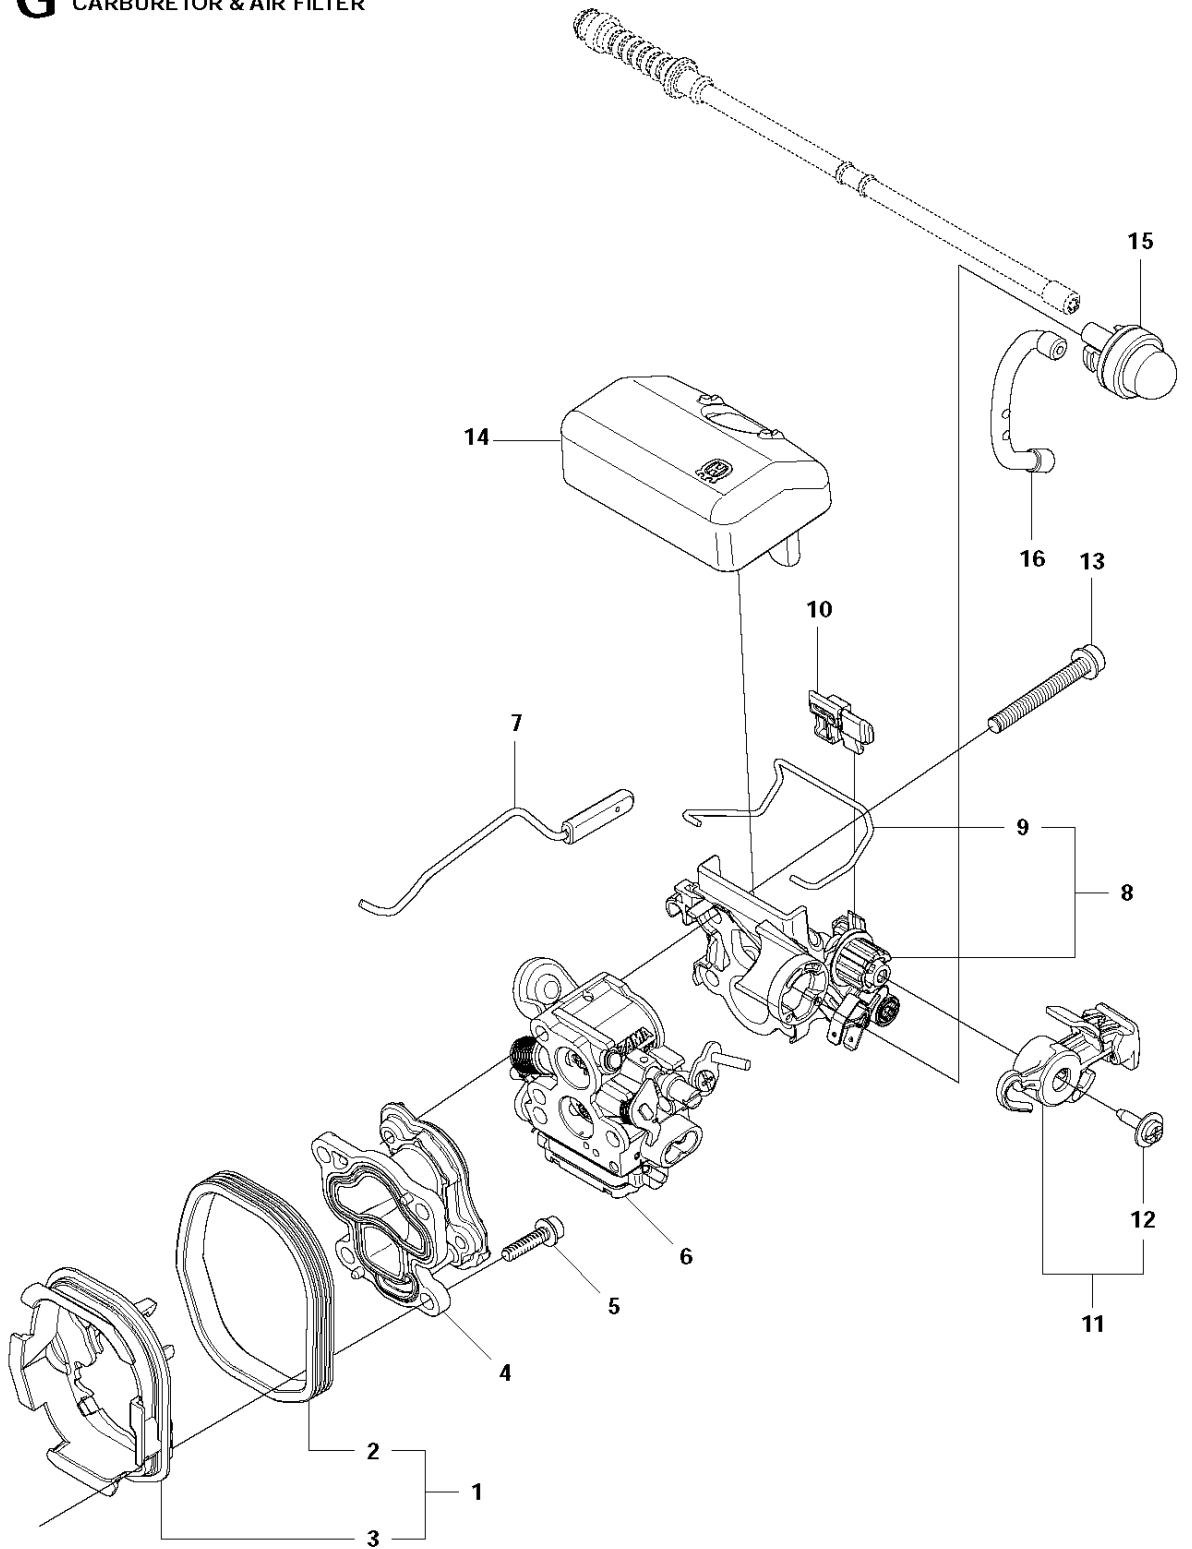

G 140, 140e
CARBURETOR & AIR FILTER

CARBURETOR & AIR FILTER

140 from 2012-01 -

Ref	Part No	Description	Remark	QTY	KIT
1	504 72 47-01	INSULATION WALL		1	
2	504 72 45-01	INSULATION WALL		1	1
3	504 72 44-01	INSULATION WALL		1	1
4	504 20 12-01	INLET PIPE		1	
5	503 20 02-16	SCREW IHSCFM		4	
6	506 45 05-01	CARBURETTOR		1	
7	544 28 44-01	THROTTLE ROD ASSY		1	
8	544 97 64-01	FILTER HOLDER		1	
9	544 39 26-01	SHACKLE		1	8
10	504 71 25-01	GUIDE		1	
11	544 84 43-02	CONTROL		1	
12	544 97 66-01	SCREW		1	11
13	503 20 02-40	SCREW IHSCFM		3	
14	544 80 54-02	AIR FILTER	44 MICRON	1	
14	544 80 54-03	AIR FILTER	FELT	1	
15	503 93 66-01	PRIMER HOUSING		1	
16	544 40 19-01	HOSE		1