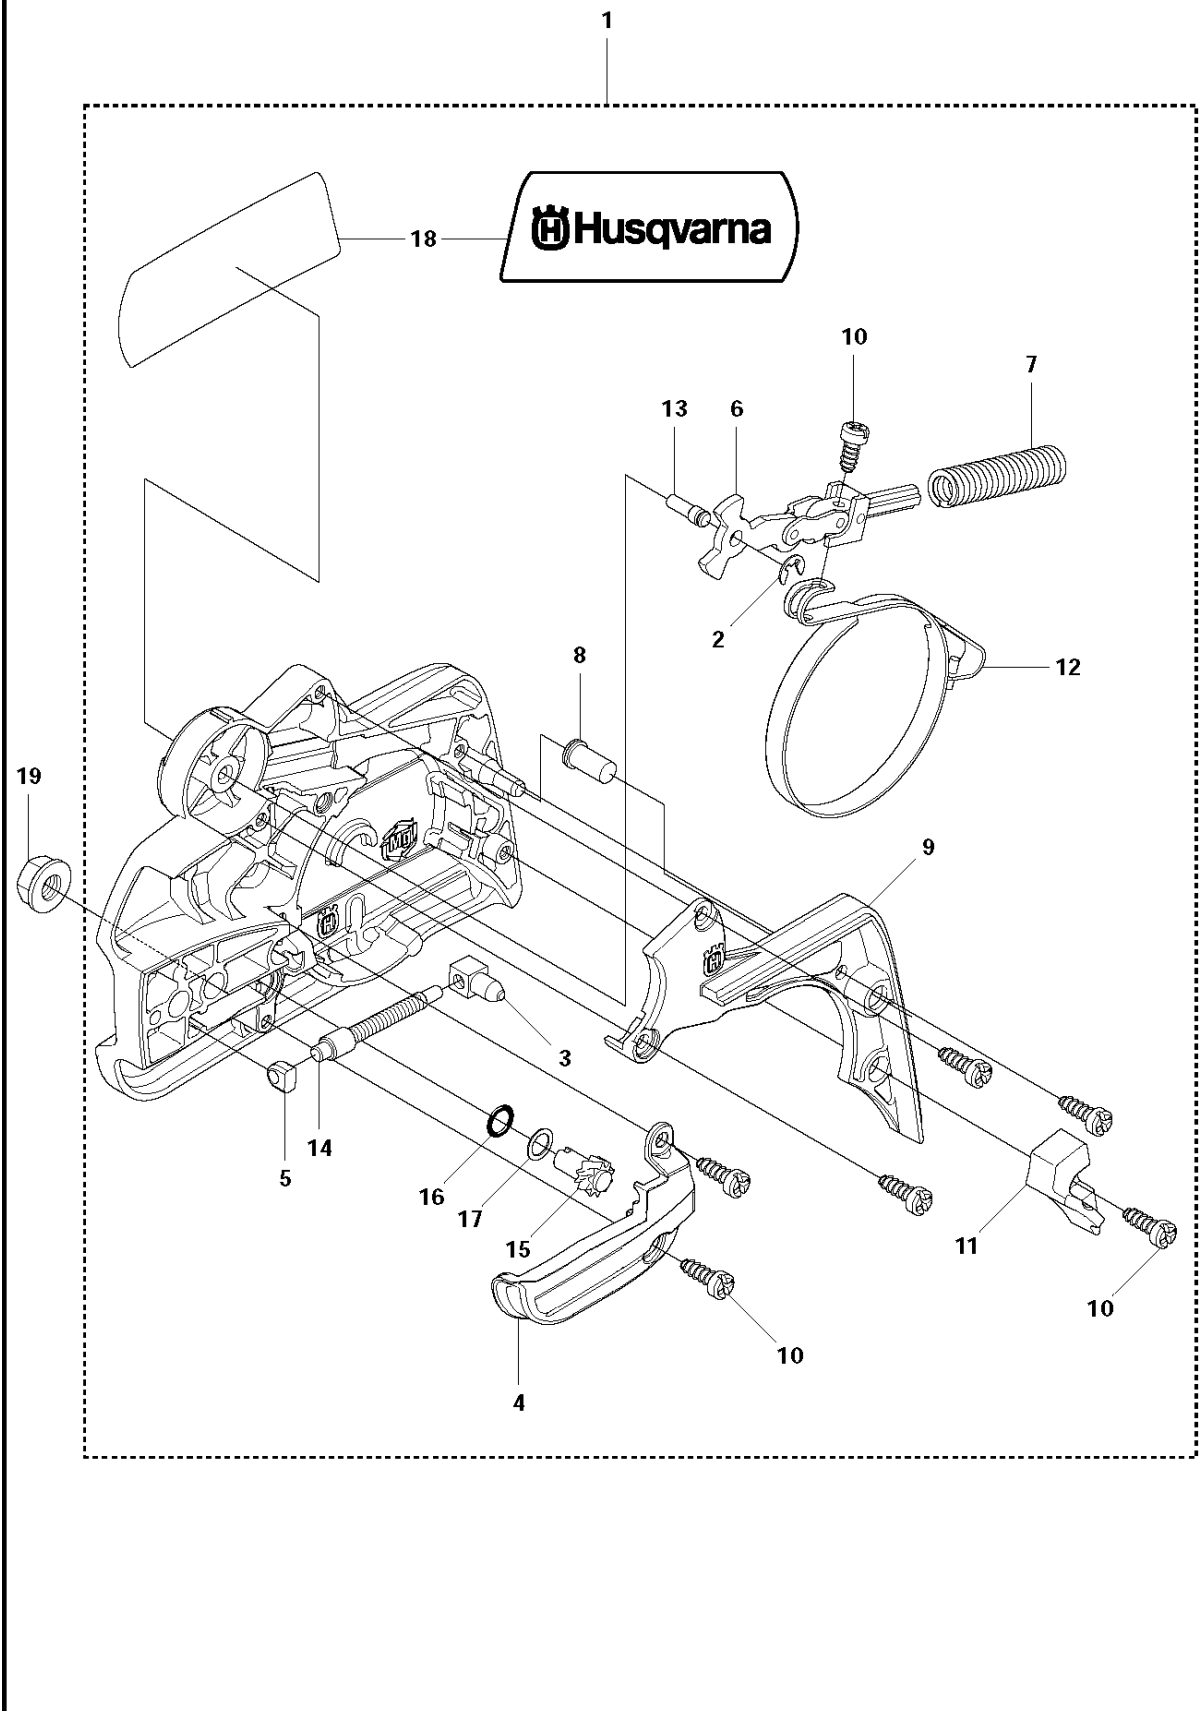

A2 140
CHAIN BRAKE & CLUTCH COVER

CHAIN BRAKE & CLUTCH COVER

140 from 2012-01 -

Ref	Part No	Description	Remark	QTY KIT	
1	501 38 82-01	CLUTCH COVER ASSY			
2	735 31 08-20	E-CLIP		1	1
3	537 28 66-01	PAWL		1	1
4	540 06 33-01	CHAIN GUIDE		1	1
5	537 01 74-01	BEARING SLEEVE		1	1
6	503 89 08-02	KNEE JOINT ASSY		1	1
7	505 89 26-01	BRAKE SPRING		1	1
8	503 85 52-01	GUIDE BUSHING		1	1
9	544 24 85-01	COVER LID		1	1
10	503 21 70-10	SCREW CCRPANT		7	1
11	544 25 31-01	WEAR PROTECTION		1	1
12	544 30 60-01	BRAKE BAND ASSY		1	1
13	503 89 29-01	PIN KNEE-JOINT		1	1
14	537 39 70-01	WORM SCREW		1	1
15	537 07 94-02	WORM WHEEL		1	1
16	740 48 07-02	O-RING		1	1
17	503 23 00-63	WASHER		1	1
18	544 37 68-01	LABEL		1	1
19	503 22 00-01	HEXAGON NUT		1