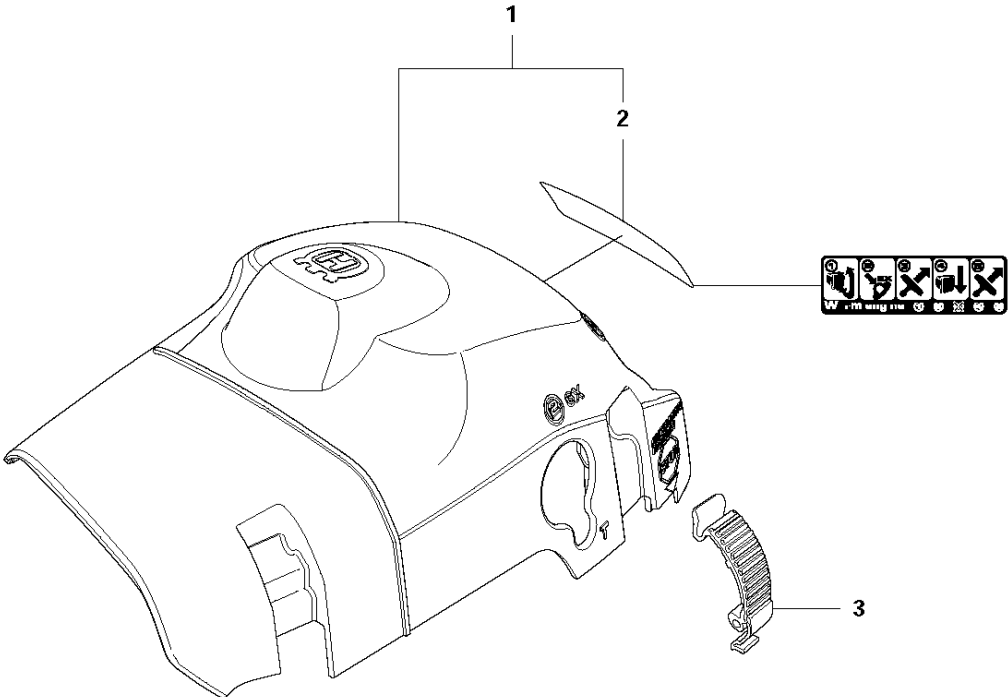

C 140, 140e
CYLINDER COVER

CYLINDER COVER

140 from 2012-01 -

Ref	Part No	Description	Remark	QTY	KIT
1	504 79 02-01	CYLINDER COVER ASSY		1	
2	522 73 60-01	LABEL		1	1
3	503 89 47-01	SNAP		3