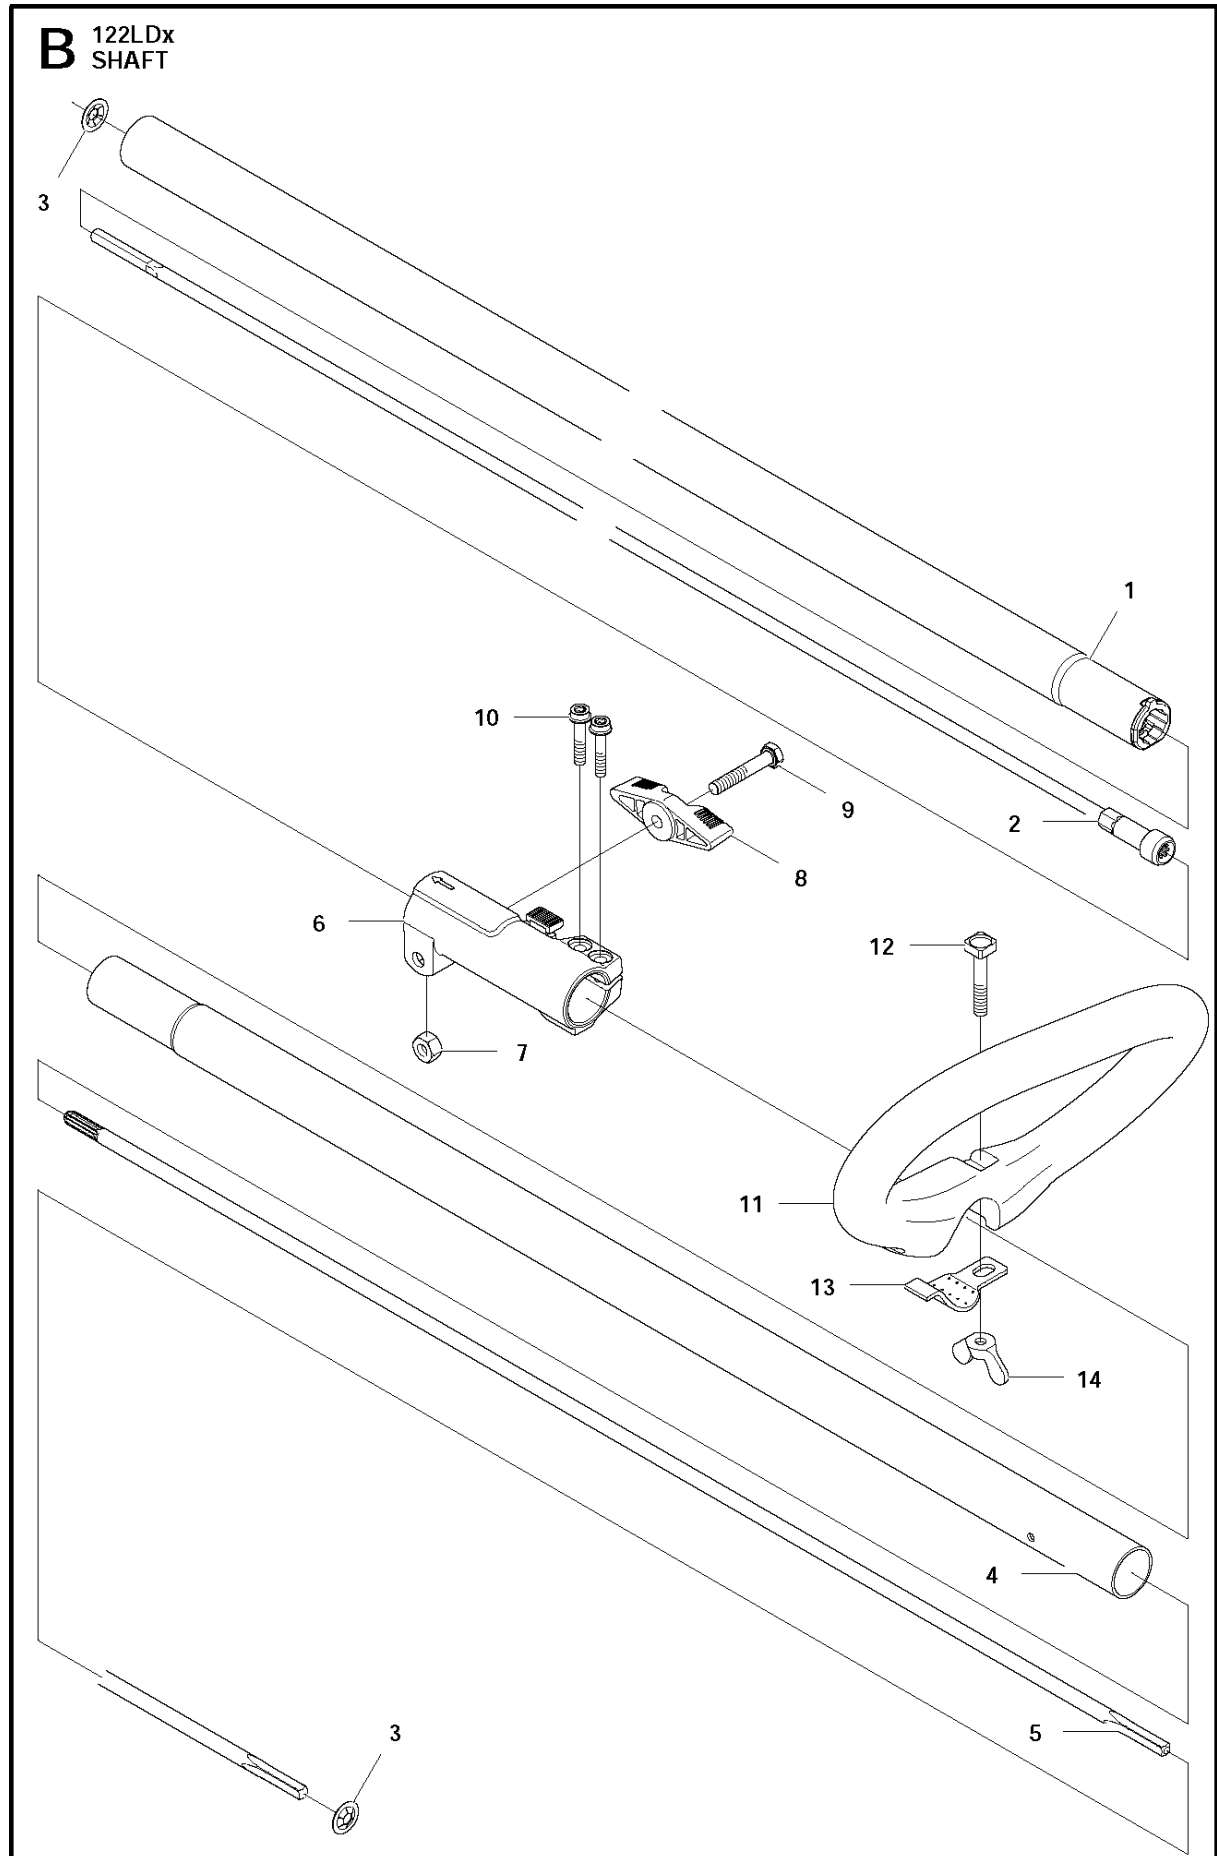

SHAFT

122 LD

Ref	Part No	Description	Remark	QTY KIT
1	577 38 06-01	TUBE		1
2	574 40 75-01	DRIVE SHAFT		1
3	574 36 79-01	LOCKWASHER		2
4	577 38 07-01	TUBE		1
5	577 88 56-01	DRIVE SHAFT ASSY		1
6	576 28 26-01	CLAMPING SLEEVE ASSY		1
7	731 23 16-01	HEXAGON NUT		1
8	502 20 38-01	KNOB		1
9	725 23 76-51	SCREW EHHM		1
10	725 23 76-51	SCREW EHHM		1
11	574 29 02-01	HANDLE		1
12	577 24 50-01	SCREW		1
13	574 29 04-01	CLAMP		1
14	577 24 49-01	WING NUT		1