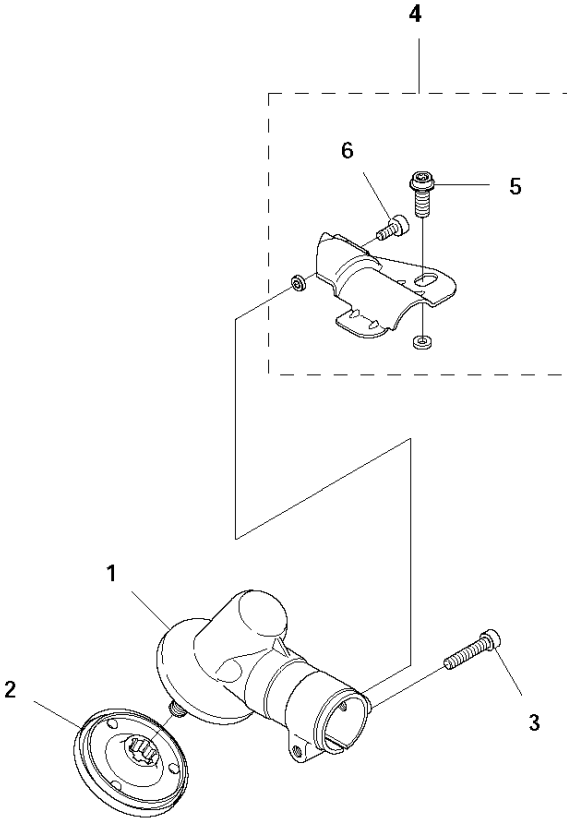

SPARE PARTS LIST

TRIMMERS/EDGERS

122 LD

N 122LDx
ACCESSORIES

ACCESSORIES

122 LD

Ref	Part No	Description	Remark	QTY	KIT
1	545 03 09-01	COMBI GUARD		1	
2	574 52 34-01	KNIFE		1	1
3	530 01 58-14	SCREW		2	1
4	575 73 82-01	COMBINATION WRENCH		1	

A 122LDx
BEVEL GEAR

BEVEL GEAR

122 LD

Ref	Part No	Description	Remark	QTY	KIT
1	530 09 62-95	BEVEL GEAR		1	
2	537 23 49-01	DRIVER ASSY		1	
3	530 01 60-14	SCREW		1	
4	575 72 57-01	BRACKET		1	
5	522 75 19-01	SCREW ITXSCFM		1	4
6	577 74 59-01	SCREW ITXSCT		1	4

G 122LDx
CARBURETOR & AIRFILTER

CARBURETOR & AIR FILTER

122 LD

Ref	Part No	Description	Remark	QTY KIT
1	576 88 73-01	FILTER HOLDER ASSY		1
2	524 85 37-01	CHOKE BUTTON		1
3	574 24 27-01	AIR FILTER		1
4	524 85 38-01	FILTER COVER		1
5	537 21 32-09	KNOB		1
6	573 92 58-01	SCREW ITXSCFT		1
7	573 92 58-02	SCREW ITXSCFT		2
8	581 73 43-01	CARBURETTOR		1
9	522 91 12-01	INSULATION WALL		1
10	522 91 85-01	GASKET		1
11	525 76 09-04	SCREW ITXSCM		4
12	525 54 85-01	GASKET		1
13	588 98 60-01	KIT		1

L 122LDx
CRANK SHAFT

CRANKSHAFT

122 LD

Ref	Part No	Description	Remark	QTY	KIT
1	577 38 05-01	CRANKSHAFT		1	
2	575 50 49-01	NEEDLE BEARING		1	1
3	738 21 01-10	BALL BEARING		2	1
4	503 26 02-02	SEALING RING		1	1
5	574 48 20-01	RADIAL SEAL		1	1