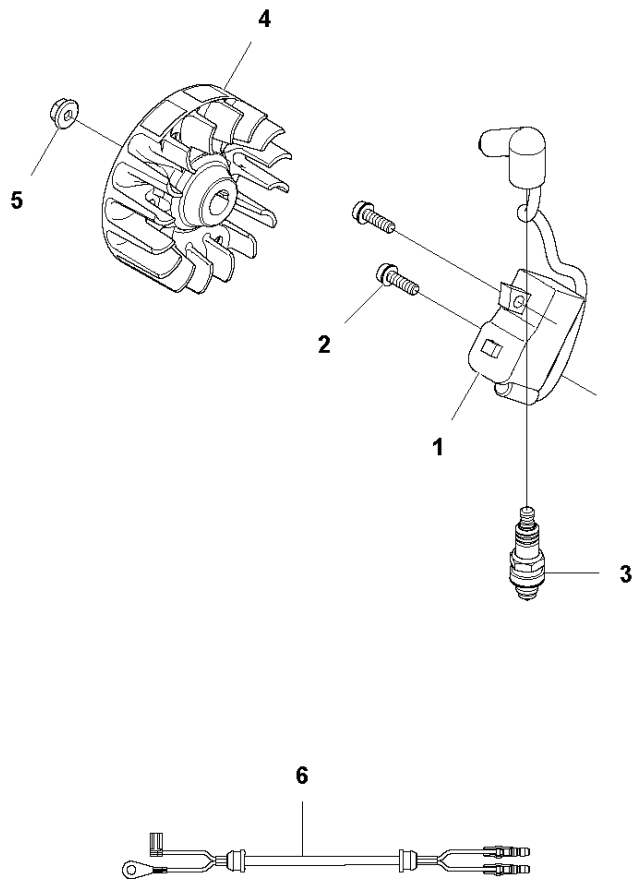

L 122LDx
CRANK SHAFT

CRANKSHAFT

122 LD

Ref	Part No	Description	Remark	QTY	KIT
1	577 38 05-01	CRANKSHAFT		1	
2	575 50 49-01	NEEDLE BEARING		1	1
3	738 21 01-10	BALL BEARING		2	1
4	503 26 02-02	SEALING RING		1	1
5	574 48 20-01	RADIAL SEAL		1	1

K 122LDx
CYLINDER & PISTON

CYLINDER PISTON

122 LD

Ref	Part No	Description	Remark	QTY KIT	
1	577 38 03-01	CYLINDER			
2	510 22 36-02	PISTON ASSY		1	1
3	505 15 58-01	PISTON RING		1	1,2
4	737 44 08-00	CIRCLIP		2	1,2
5	525 57 77-01	WASHER		2	1,2
6	575 50 49-01	NEEDLE BEARING		1	1,2
7	525 75 51-02	SCREW ITXSCFM		2	
8	522 91 84-01	GASKET		1	
9	522 99 74-01	AIR CONDUCTOR		1	

D 122LD
FUEL TANK

FUEL TANK

122 LD

Ref	Part No	Description	Remark	QTY	KIT
1	577 04 48-09	FUEL TANK		1	
2	574 26 30-01	GROMMET		1	1
3	574 60 39-01	FUEL FILTER		1	1
4	574 60 02-02	HOSE	150mm	1	1
5	574 60 01-01	HOSE	155mm	1	1
6	581 74 27-01	FUEL HOSE	155mm	1	1
7	575 48 44-01	VALVE HOUSING		1	1
8	575 48 45-01	VALVE NIPPLE		1	1
9	575 48 46-01	FILTER		1	
10	525 75 51-01	SCREW ITXSCFM		4	
11	544 88 97-01	TANK CAP		1	

J 122LD
IGNITION SYSTEM

IGNITION SYSTEM

122 LD

Ref	Part No	Description	Remark	QTY KIT
1	574 37 55-01	IGNITION MODULE		1
2	525 75 51-01	SCREW ITXSCFM		2
3	586 67 22-01	SPARK PLUG		1
4	537 24 96-02	FLYWHEEL		1
5	731 71 16-51	HEXAGON NUT FLANGE		1
6	574 48 89-01	SHORT CIRCUIT CABLE		1