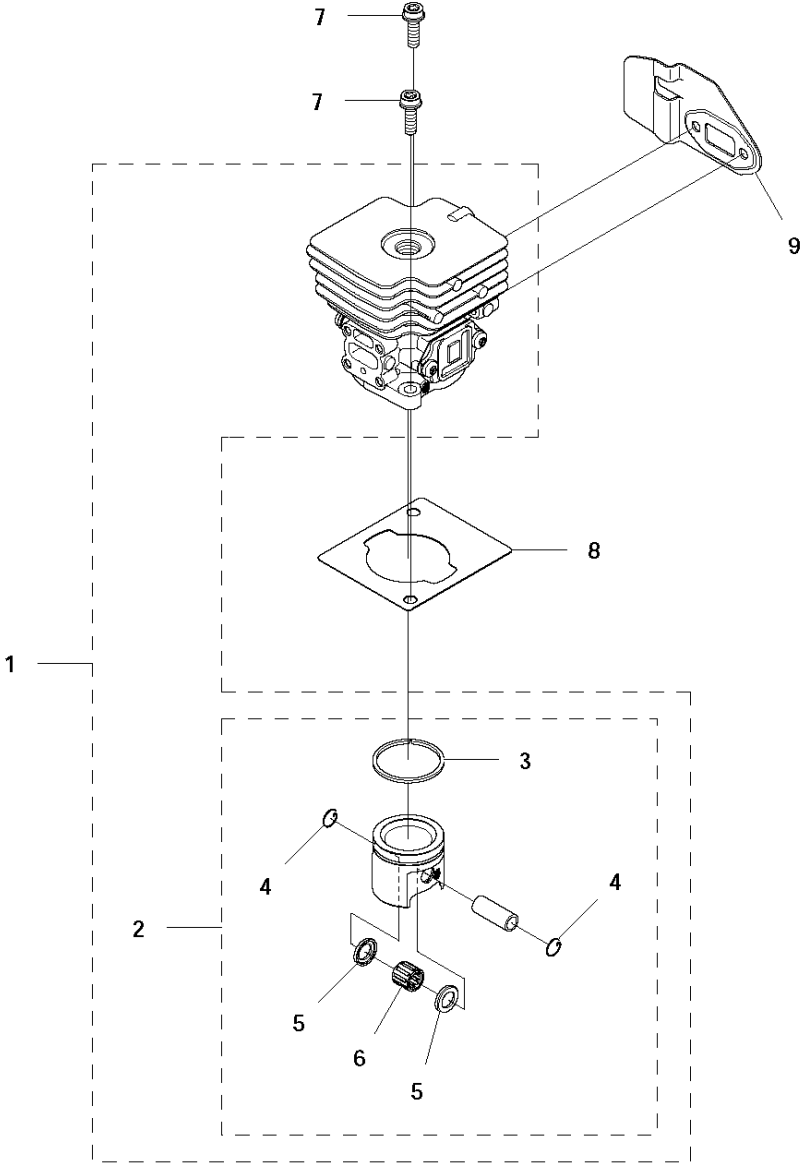

L 122LDx
CRANK SHAFT

CRANKSHAFT

122 LD

Ref	Part No	Description	Remark	QTY	KIT
1	577 38 05-01	CRANKSHAFT		1	
2	575 50 49-01	NEEDLE BEARING		1	1
3	738 21 01-10	BALL BEARING		2	1
4	503 26 02-02	SEALING RING		1	1
5	574 48 20-01	RADIAL SEAL		1	1

K 122LDx
CYLINDER & PISTON

CYLINDER PISTON

122 LD

Ref	Part No	Description	Remark	QTY KIT	
1	577 38 03-01	CYLINDER			
2	510 22 36-02	PISTON ASSY		1	1
3	505 15 58-01	PISTON RING		1	1,2
4	737 44 08-00	CIRCLIP		2	1,2
5	525 57 77-01	WASHER		2	1,2
6	575 50 49-01	NEEDLE BEARING		1	1,2
7	525 75 51-02	SCREW ITXSCFM		2	
8	522 91 84-01	GASKET		1	
9	522 99 74-01	AIR CONDUCTOR		1	