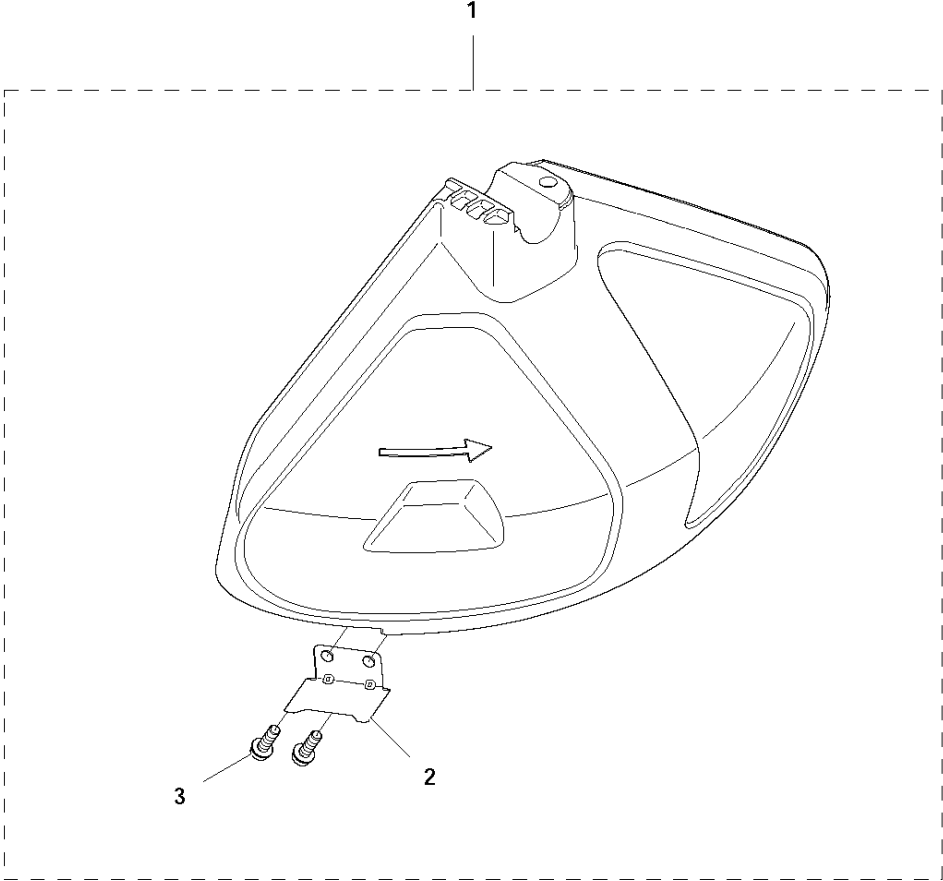

SPARE PARTS LIST

TRIMMERS/EDGERS

122 LD

N 122LDx
ACCESSORIES

ACCESSORIES

122 LD

Ref	Part No	Description	Remark	QTY	KIT
1	545 03 09-01	COMBI GUARD		1	
2	574 52 34-01	KNIFE		1	1
3	530 01 58-14	SCREW		2	1
4	575 73 82-01	COMBINATION WRENCH		1	