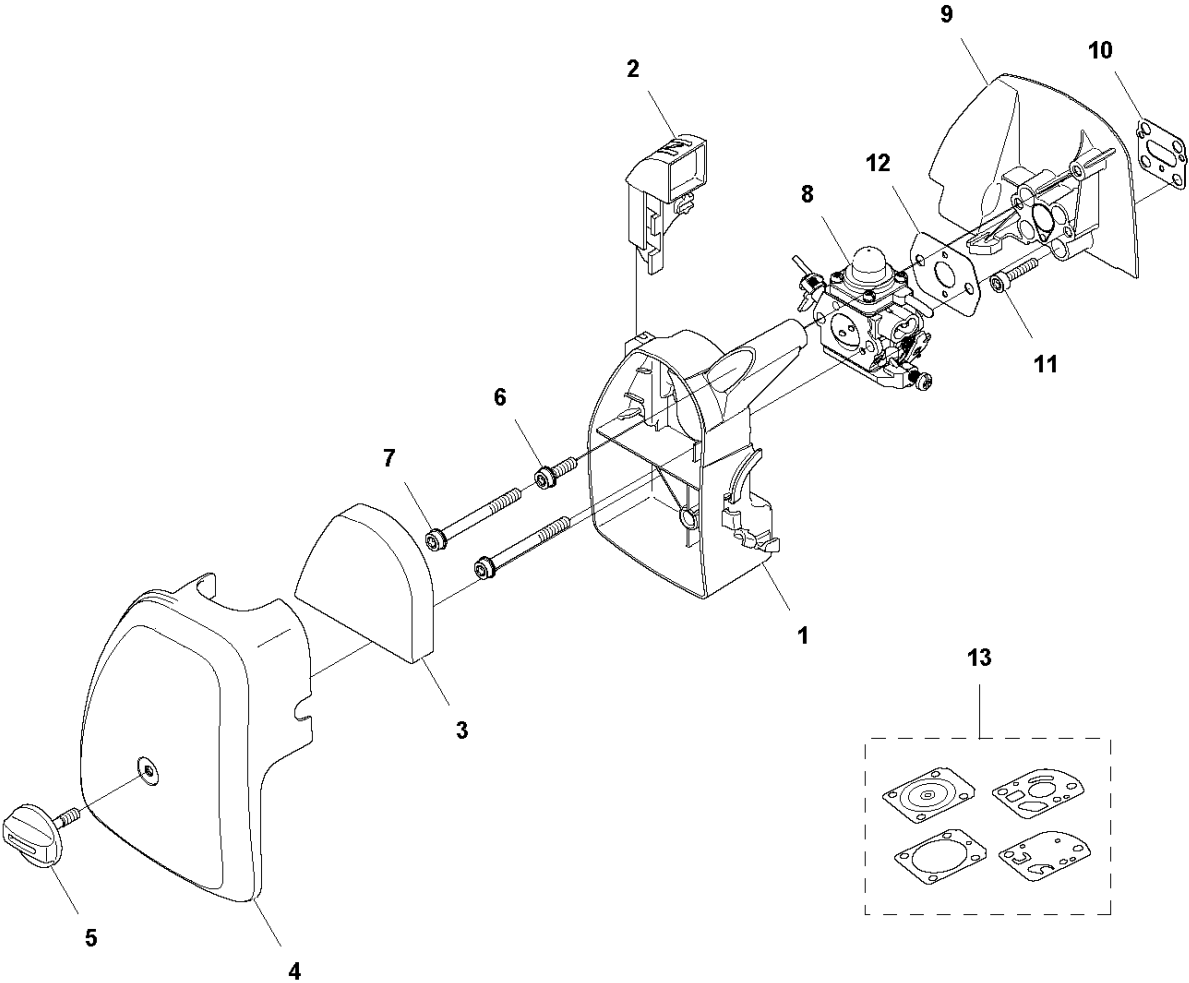

SPARE PARTS LIST

TRIMMERS/EDGERS

122 LD

N 122LDx
ACCESSORIES

ACCESSORIES

122 LD

Ref	Part No	Description	Remark	QTY	KIT
1	545 03 09-01	COMBI GUARD		1	
2	574 52 34-01	KNIFE		1	1
3	530 01 58-14	SCREW		2	1
4	575 73 82-01	COMBINATION WRENCH		1	

A 122LDx
BEVEL GEAR

BEVEL GEAR

122 LD

Ref	Part No	Description	Remark	QTY	KIT
1	530 09 62-95	BEVEL GEAR		1	
2	537 23 49-01	DRIVER ASSY		1	
3	530 01 60-14	SCREW		1	
4	575 72 57-01	BRACKET		1	
5	522 75 19-01	SCREW ITXSCFM		1	4
6	577 74 59-01	SCREW ITXSCT		1	4

G 122LDx
CARBURETOR & AIRFILTER

CARBURETOR & AIR FILTER

122 LD

Ref	Part No	Description	Remark	QTY KIT
1	576 88 73-01	FILTER HOLDER ASSY		1
2	524 85 37-01	CHOKE BUTTON		1
3	574 24 27-01	AIR FILTER		1
4	524 85 38-01	FILTER COVER		1
5	537 21 32-09	KNOB		1
6	573 92 58-01	SCREW ITXSCFT		1
7	573 92 58-02	SCREW ITXSCFT		2
8	581 73 43-01	CARBURETTOR		1
9	522 91 12-01	INSULATION WALL		1
10	522 91 85-01	GASKET		1
11	525 76 09-04	SCREW ITXSCM		4
12	525 54 85-01	GASKET		1
13	588 98 60-01	KIT		1

L 122LDx
CRANK SHAFT

CRANKSHAFT

122 LD

Ref	Part No	Description	Remark	QTY	KIT
1	577 38 05-01	CRANKSHAFT		1	
2	575 50 49-01	NEEDLE BEARING		1	1
3	738 21 01-10	BALL BEARING		2	1
4	503 26 02-02	SEALING RING		1	1
5	574 48 20-01	RADIAL SEAL		1	1