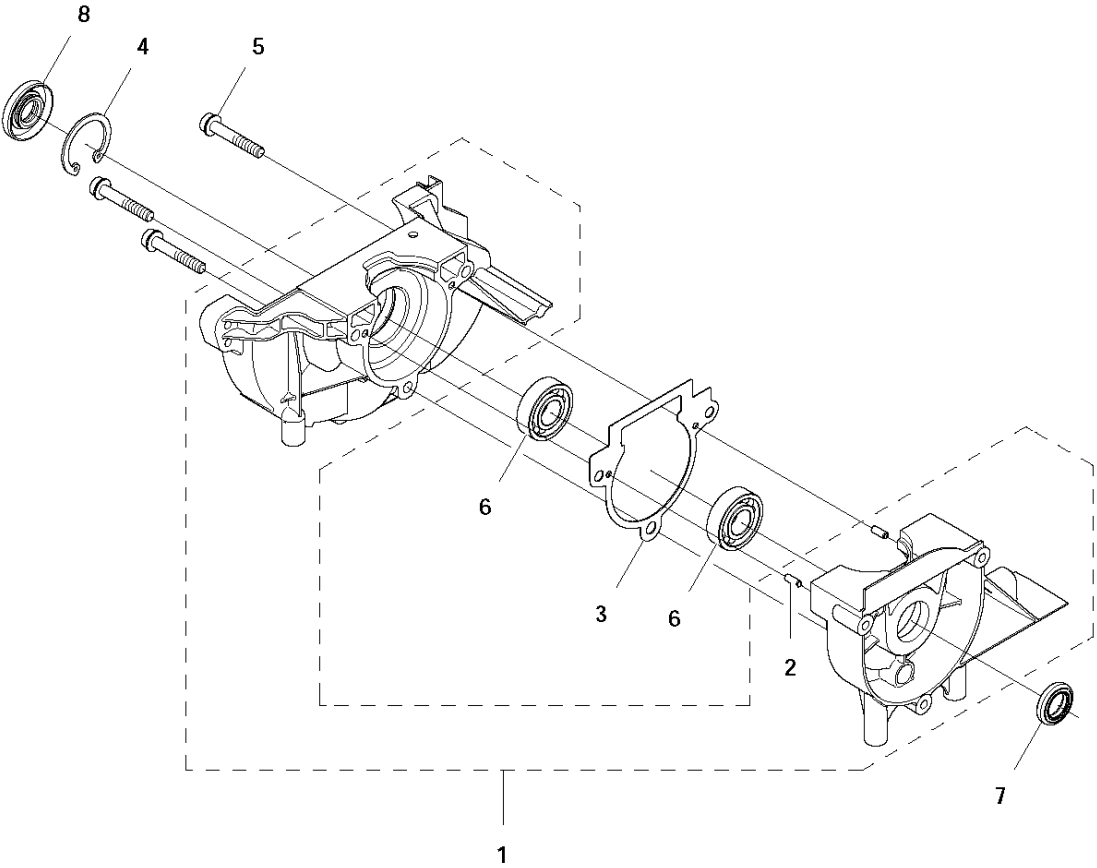

M 122LDx
CRANKCASE

CRANKCASE

122 LD

Ref	Part No	Description	Remark	QTY	KIT
1	522 87 83-01	CRANKCASE ASSY		1	
2	522 87 84-01	PIN		2	1
3	522 91 83-01	GASKET		1	
4	735 31 28-10	CIRCLIP		1	
5	525 75 51-03	SCREW ITXSCFM		3	
6	738 21 01-10	BALL BEARING		2	
7	503 26 02-02	SEALING RING		1	
8	574 48 20-01	RADIAL SEAL		1