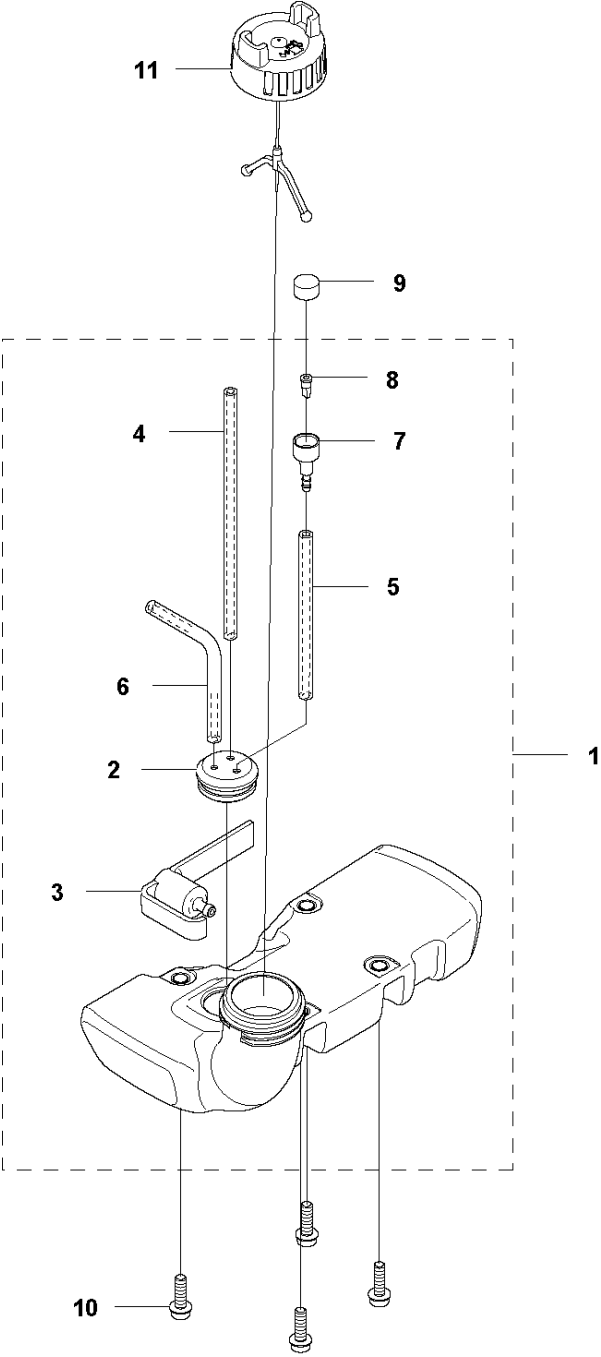

SPARE PARTS LIST

TRIMMERS/EDGERS

122 LD

N 122LDx
ACCESSORIES

ACCESSORIES

122 LD

Ref	Part No	Description	Remark	QTY	KIT
1	545 03 09-01	COMBI GUARD		1	
2	574 52 34-01	KNIFE		1	1
3	530 01 58-14	SCREW		2	1
4	575 73 82-01	COMBINATION WRENCH		1	

L 122LDx
CRANK SHAFT

CRANKSHAFT

122 LD

Ref	Part No	Description	Remark	QTY	KIT
1	577 38 05-01	CRANKSHAFT		1	
2	575 50 49-01	NEEDLE BEARING		1	1
3	738 21 01-10	BALL BEARING		2	1
4	503 26 02-02	SEALING RING		1	1
5	574 48 20-01	RADIAL SEAL		1	1

K 122LDx
CYLINDER & PISTON

CYLINDER PISTON

122 LD

Ref	Part No	Description	Remark	QTY KIT	
1	577 38 03-01	CYLINDER			
2	510 22 36-02	PISTON ASSY		1	1
3	505 15 58-01	PISTON RING		1	1,2
4	737 44 08-00	CIRCLIP		2	1,2
5	525 57 77-01	WASHER		2	1,2
6	575 50 49-01	NEEDLE BEARING		1	1,2
7	525 75 51-02	SCREW ITXSCFM		2	
8	522 91 84-01	GASKET		1	
9	522 99 74-01	AIR CONDUCTOR		1	

D 122LD
FUEL TANK

FUEL TANK

122 LD

Ref	Part No	Description	Remark	QTY	KIT
1	577 04 48-09	FUEL TANK		1	
2	574 26 30-01	GROMMET		1	1
3	574 60 39-01	FUEL FILTER		1	1
4	574 60 02-02	HOSE	150mm	1	1
5	574 60 01-01	HOSE	155mm	1	1
6	581 74 27-01	FUEL HOSE	155mm	1	1
7	575 48 44-01	VALVE HOUSING		1	1
8	575 48 45-01	VALVE NIPPLE		1	1
9	575 48 46-01	FILTER		1	
10	525 75 51-01	SCREW ITXSCFM		4	
11	544 88 97-01	TANK CAP		1	