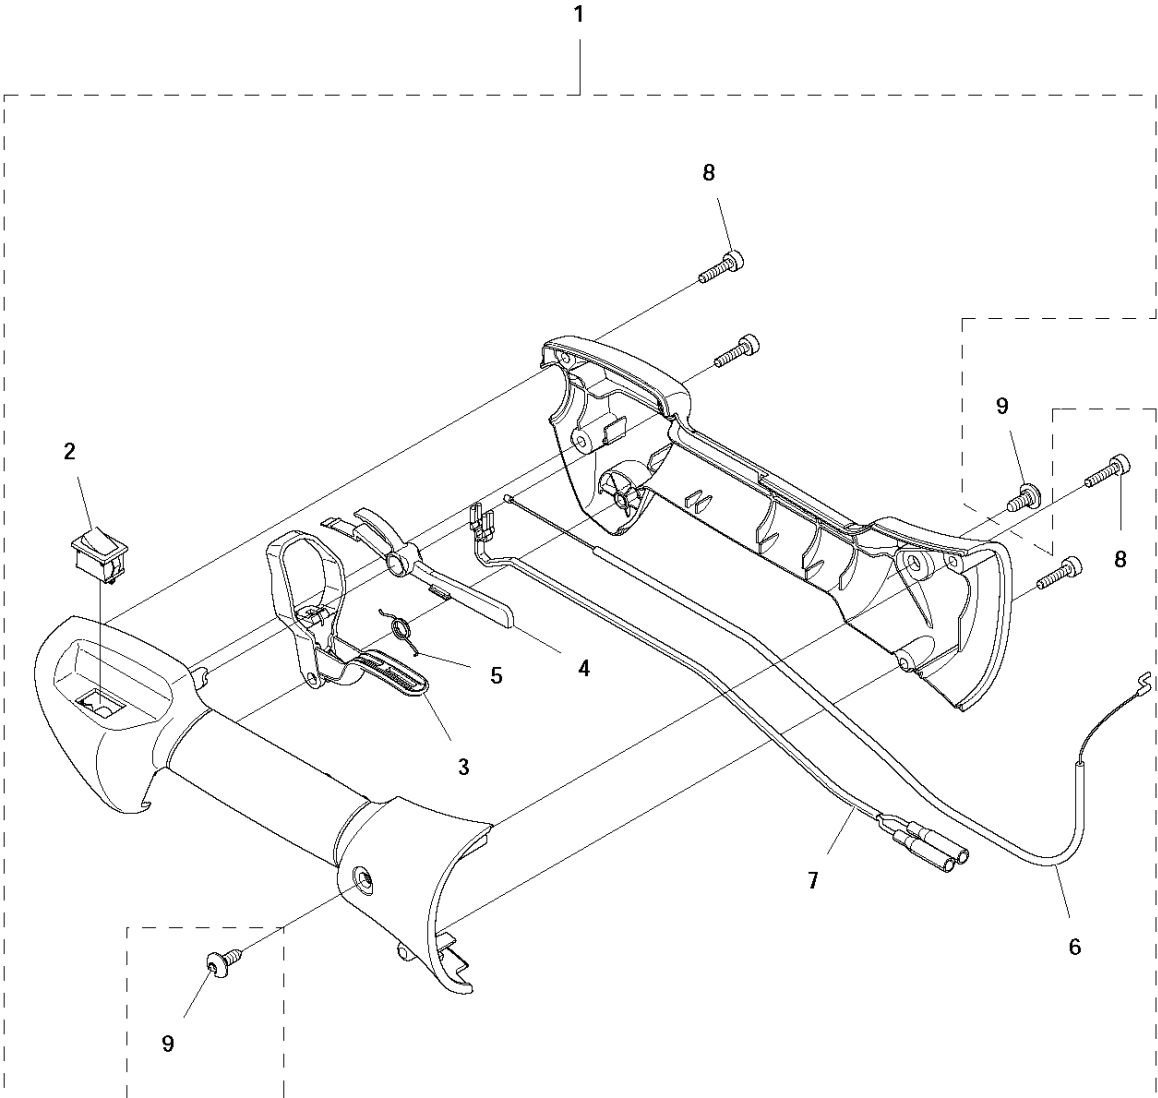

C 122LDx
THROTTLE CONTROLS

THROTTLE CONTROLS

122 LD

Ref	Part No	Description	Remark	QTY	KIT
1	574 19 30-01	HANDLE ASSY		1	
2	575 31 58-01	STOP SWITCH		1	1
3	574 19 25-01	TRIGGER		1	1
4	574 19 24-01	THROTTLE LOCKOUT		1	1
5	576 85 17-01	SPRING		1	1
6	574 48 90-01	THROTTLE ASSY		1	1
7	574 48 88-03	SHORT CIRCUIT CABLE		1	1
8	574 44 40-01	SCREW ITXSCT		4	1
9	503 96 13-01	SCREW		2