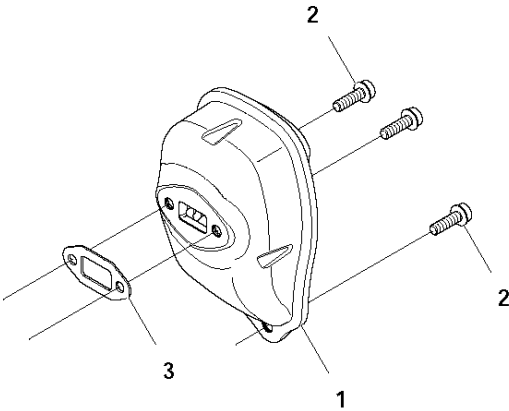

F 122LDx
MUFFLER

MUFFLER

122 LD

Ref	Part No	Description	Remark	QTY KIT
1	523 01 16-01	MUFFLER ASSY		1
2	525 75 51-01	SCREW ITXSCFM		3
3	522 99 73-01	GASKET		1