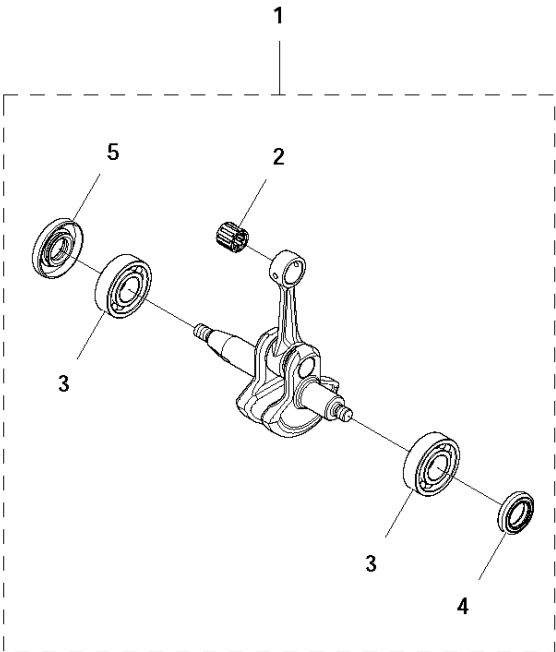

M 122LDx
CRANKCASE

CRANKCASE

122 LD

Ref	Part No	Description	Remark	QTY	KIT
1	522 87 83-01	CRANKCASE ASSY		1	
2	522 87 84-01	PIN		2	1
3	522 91 83-01	GASKET		1	
4	735 31 28-10	CIRCLIP		1	
5	525 75 51-03	SCREW ITXSCFM		3	
6	738 21 01-10	BALL BEARING		2	
7	503 26 02-02	SEALING RING		1	
8	574 48 20-01	RADIAL SEAL		1	

L 122LDx
CRANK SHAFT

CRANKSHAFT

122 LD

Ref	Part No	Description	Remark	QTY	KIT
1	577 38 05-01	CRANKSHAFT		1	
2	575 50 49-01	NEEDLE BEARING		1	1
3	738 21 01-10	BALL BEARING		2	1
4	503 26 02-02	SEALING RING		1	1
5	574 48 20-01	RADIAL SEAL		1	1