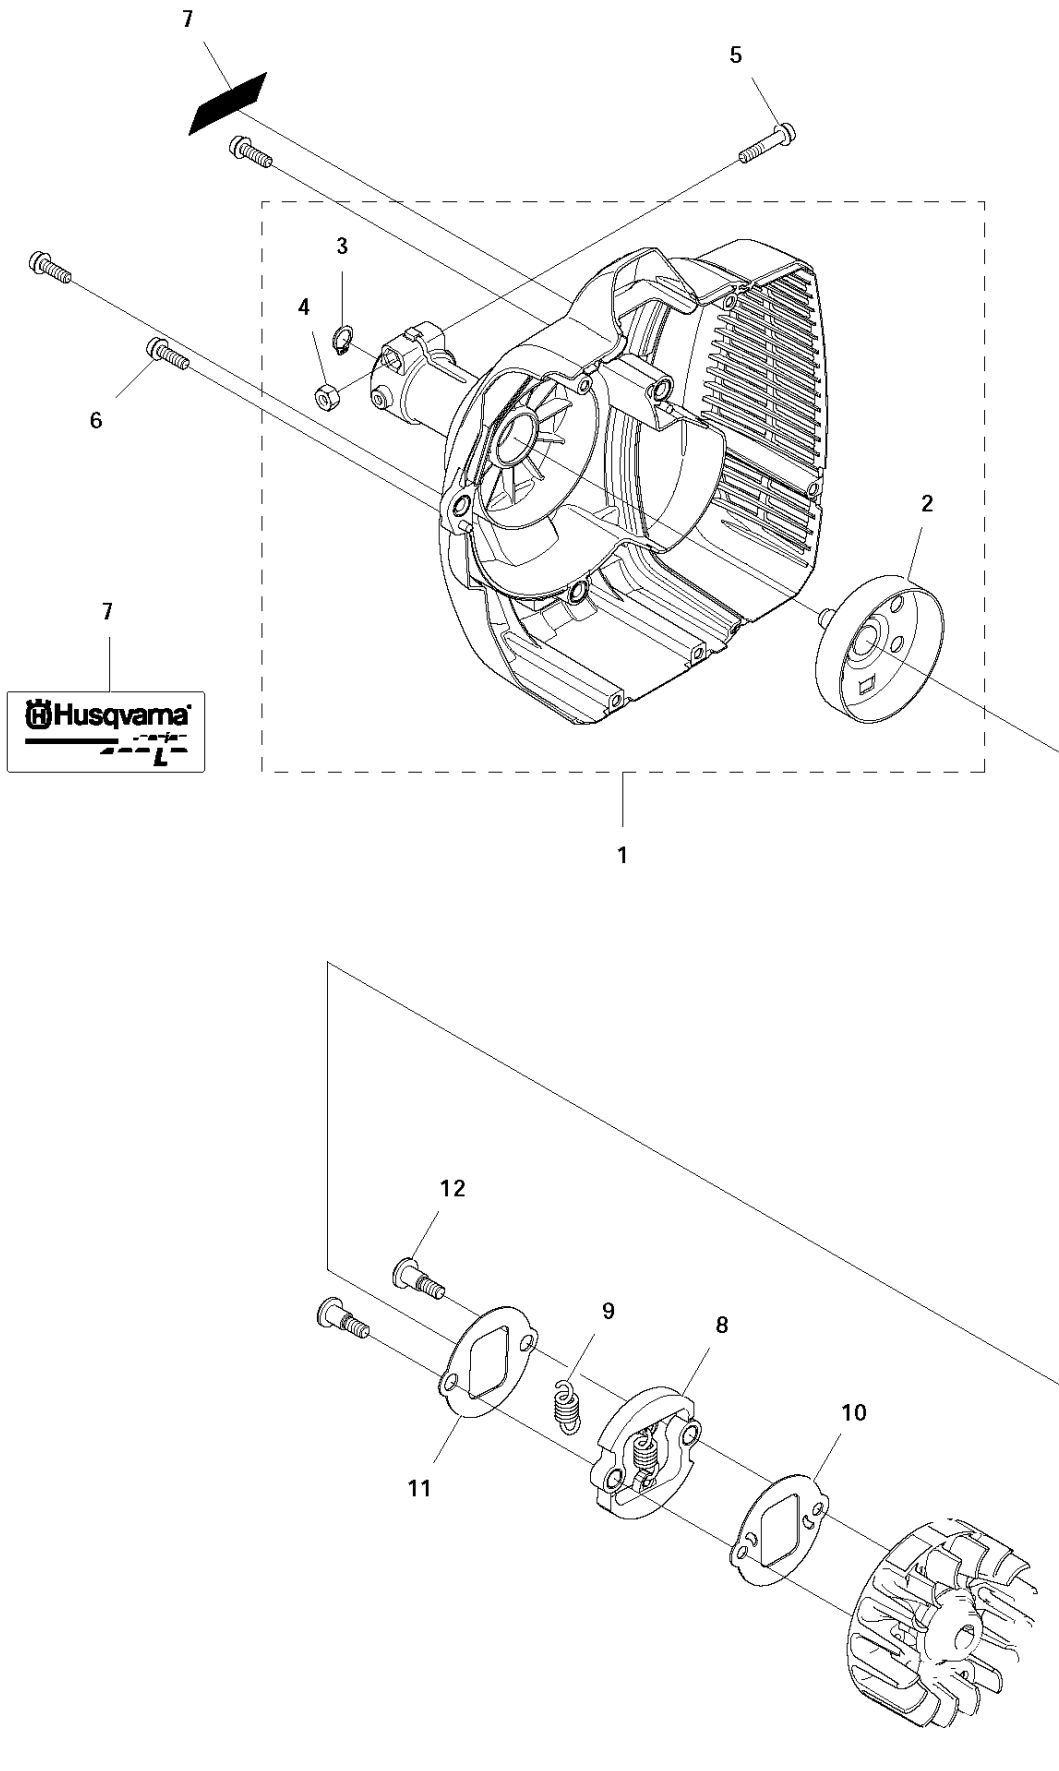

SPARE PARTS LIST

TRIMMERS/EDGERS

122 LD

N 122LDx
ACCESSORIES

ACCESSORIES

122 LD

Ref	Part No	Description	Remark	QTY	KIT
1	545 03 09-01	COMBI GUARD		1	
2	574 52 34-01	KNIFE		1	1
3	530 01 58-14	SCREW		2	1
4	575 73 82-01	COMBINATION WRENCH		1	

A 122LDx
BEVEL GEAR

BEVEL GEAR

122 LD

Ref	Part No	Description	Remark	QTY	KIT
1	530 09 62-95	BEVEL GEAR		1	
2	537 23 49-01	DRIVER ASSY		1	
3	530 01 60-14	SCREW		1	
4	575 72 57-01	BRACKET		1	
5	522 75 19-01	SCREW ITXSCFM		1	4
6	577 74 59-01	SCREW ITXSCT		1	4

G 122LDx
CARBURETOR & AIRFILTER

CARBURETOR & AIR FILTER

122 LD

Ref	Part No	Description	Remark	QTY KIT
1	576 88 73-01	FILTER HOLDER ASSY		1
2	524 85 37-01	CHOKE BUTTON		1
3	574 24 27-01	AIR FILTER		1
4	524 85 38-01	FILTER COVER		1
5	537 21 32-09	KNOB		1
6	573 92 58-01	SCREW ITXSCFT		1
7	573 92 58-02	SCREW ITXSCFT		2
8	581 73 43-01	CARBURETTOR		1
9	522 91 12-01	INSULATION WALL		1
10	522 91 85-01	GASKET		1
11	525 76 09-04	SCREW ITXSCM		4
12	525 54 85-01	GASKET		1
13	588 98 60-01	KIT		1

E 122LDx
CLUTCH

CLUTCH

122 LD

Ref	Part No	Description	Remark	QTY	KIT
1	574 79 42-01	CLUTCH COVER ASSY		1	
2	525 59 37-01	CLUTCH DRUM ASSY		1	1
3	735 31 12-00	CIRCLIP		1	1
4	731 23 14-01	HEXAGON NUT		1	1
5	525 75 51-04	SCREW ITXSCFM		1	
6	525 75 51-01	SCREW ITXSCFM		3	
7	575 38 04-01	DECAL		1	
8	537 03 22-01	CLUTCH ASSY		1	
9	503 81 60-01	CLUTCH SPRING		1	8
10	537 04 68-02	WASHER		1	
11	537 04 67-02	WASHER		1	
12	503 84 29-02	SCREW		2	